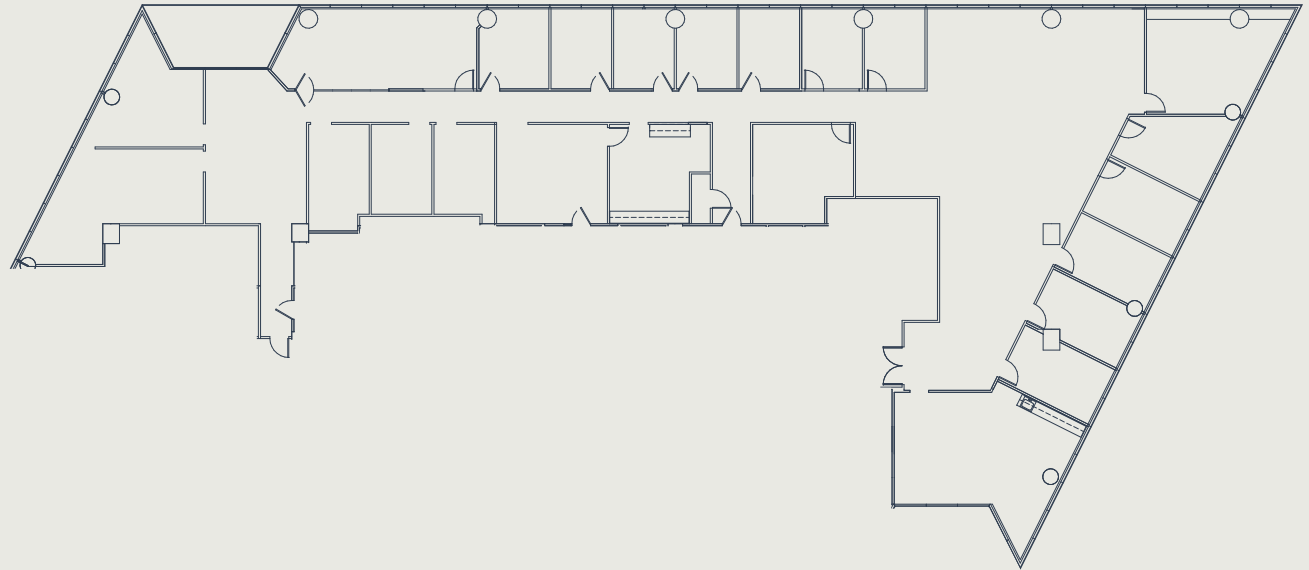

AVAILABILITY

Suite 800

SIZE

9,670 sf

AVAILABILITY DATE

5/1/2026

▶ **LEVEL 8**

LEVEL 7

LEVEL 6