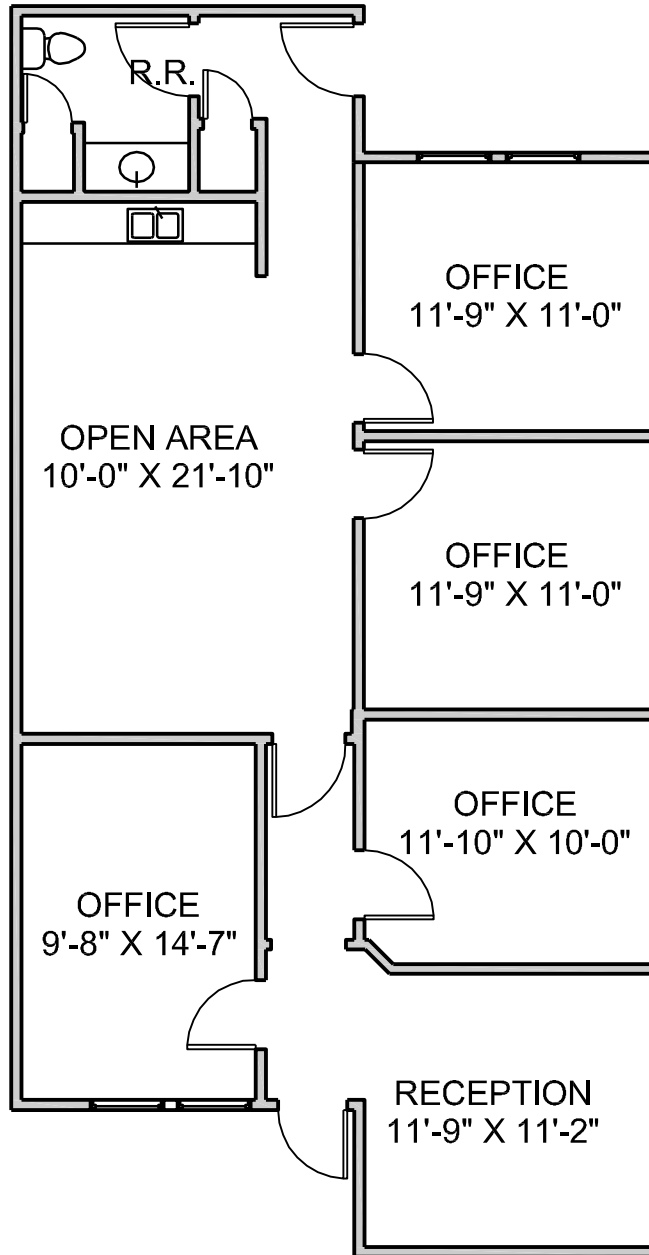

# PIONEER PLAZA

1144C W. Pioneer Parkway, Arlington, Texas

SUITE 1144C  
1,200 RSF

Scale: 1/8"=1'-0"

All dimensions and square footages are approximate.

May 21, 2020

Leasing Contact: GRANT GOMEZ 214-734-4725  
grant@txreproperties.com