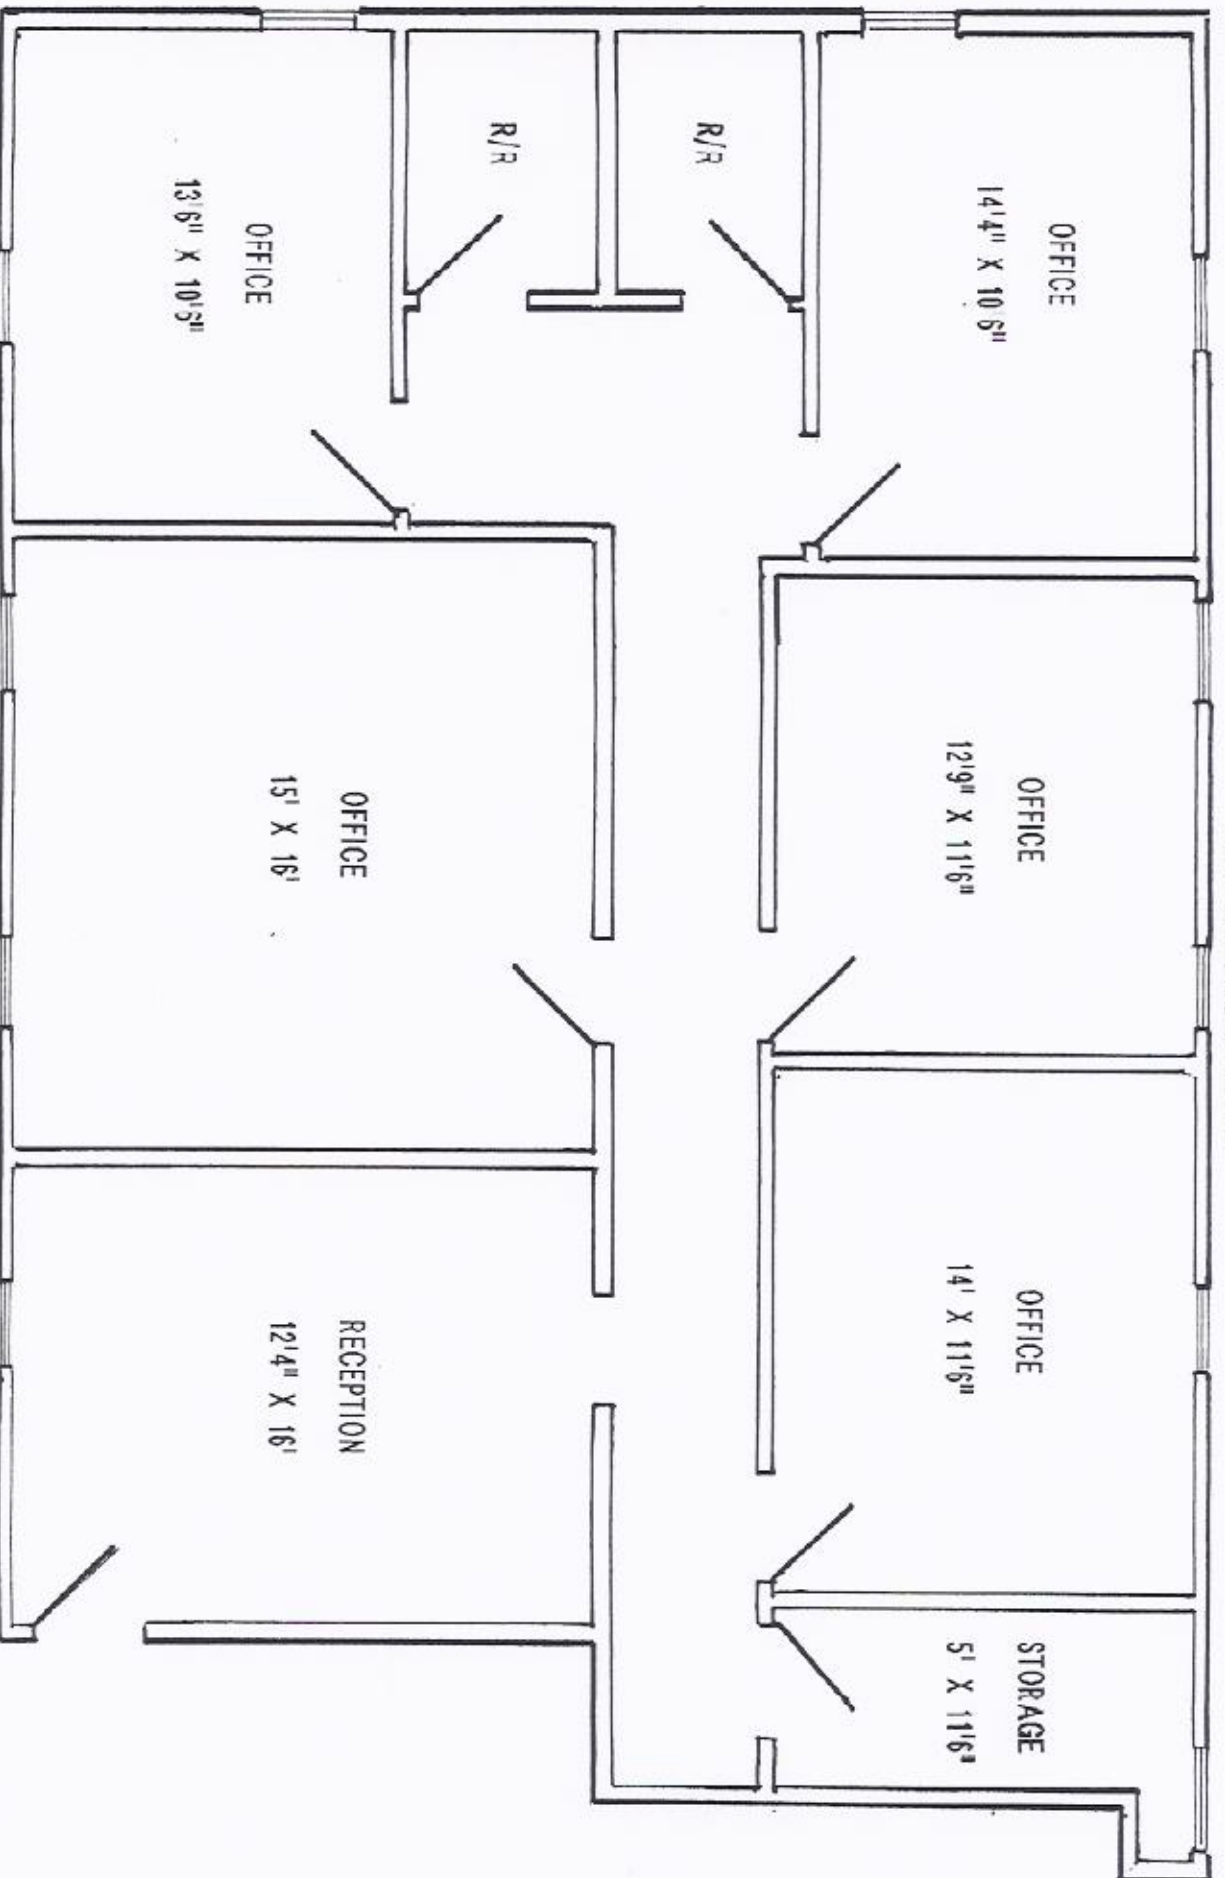

ALL DIMENSIONS ARE APPROXIMATE

1030 CAMBRIDGE SQUARE - SUITE "A" 1500 SF