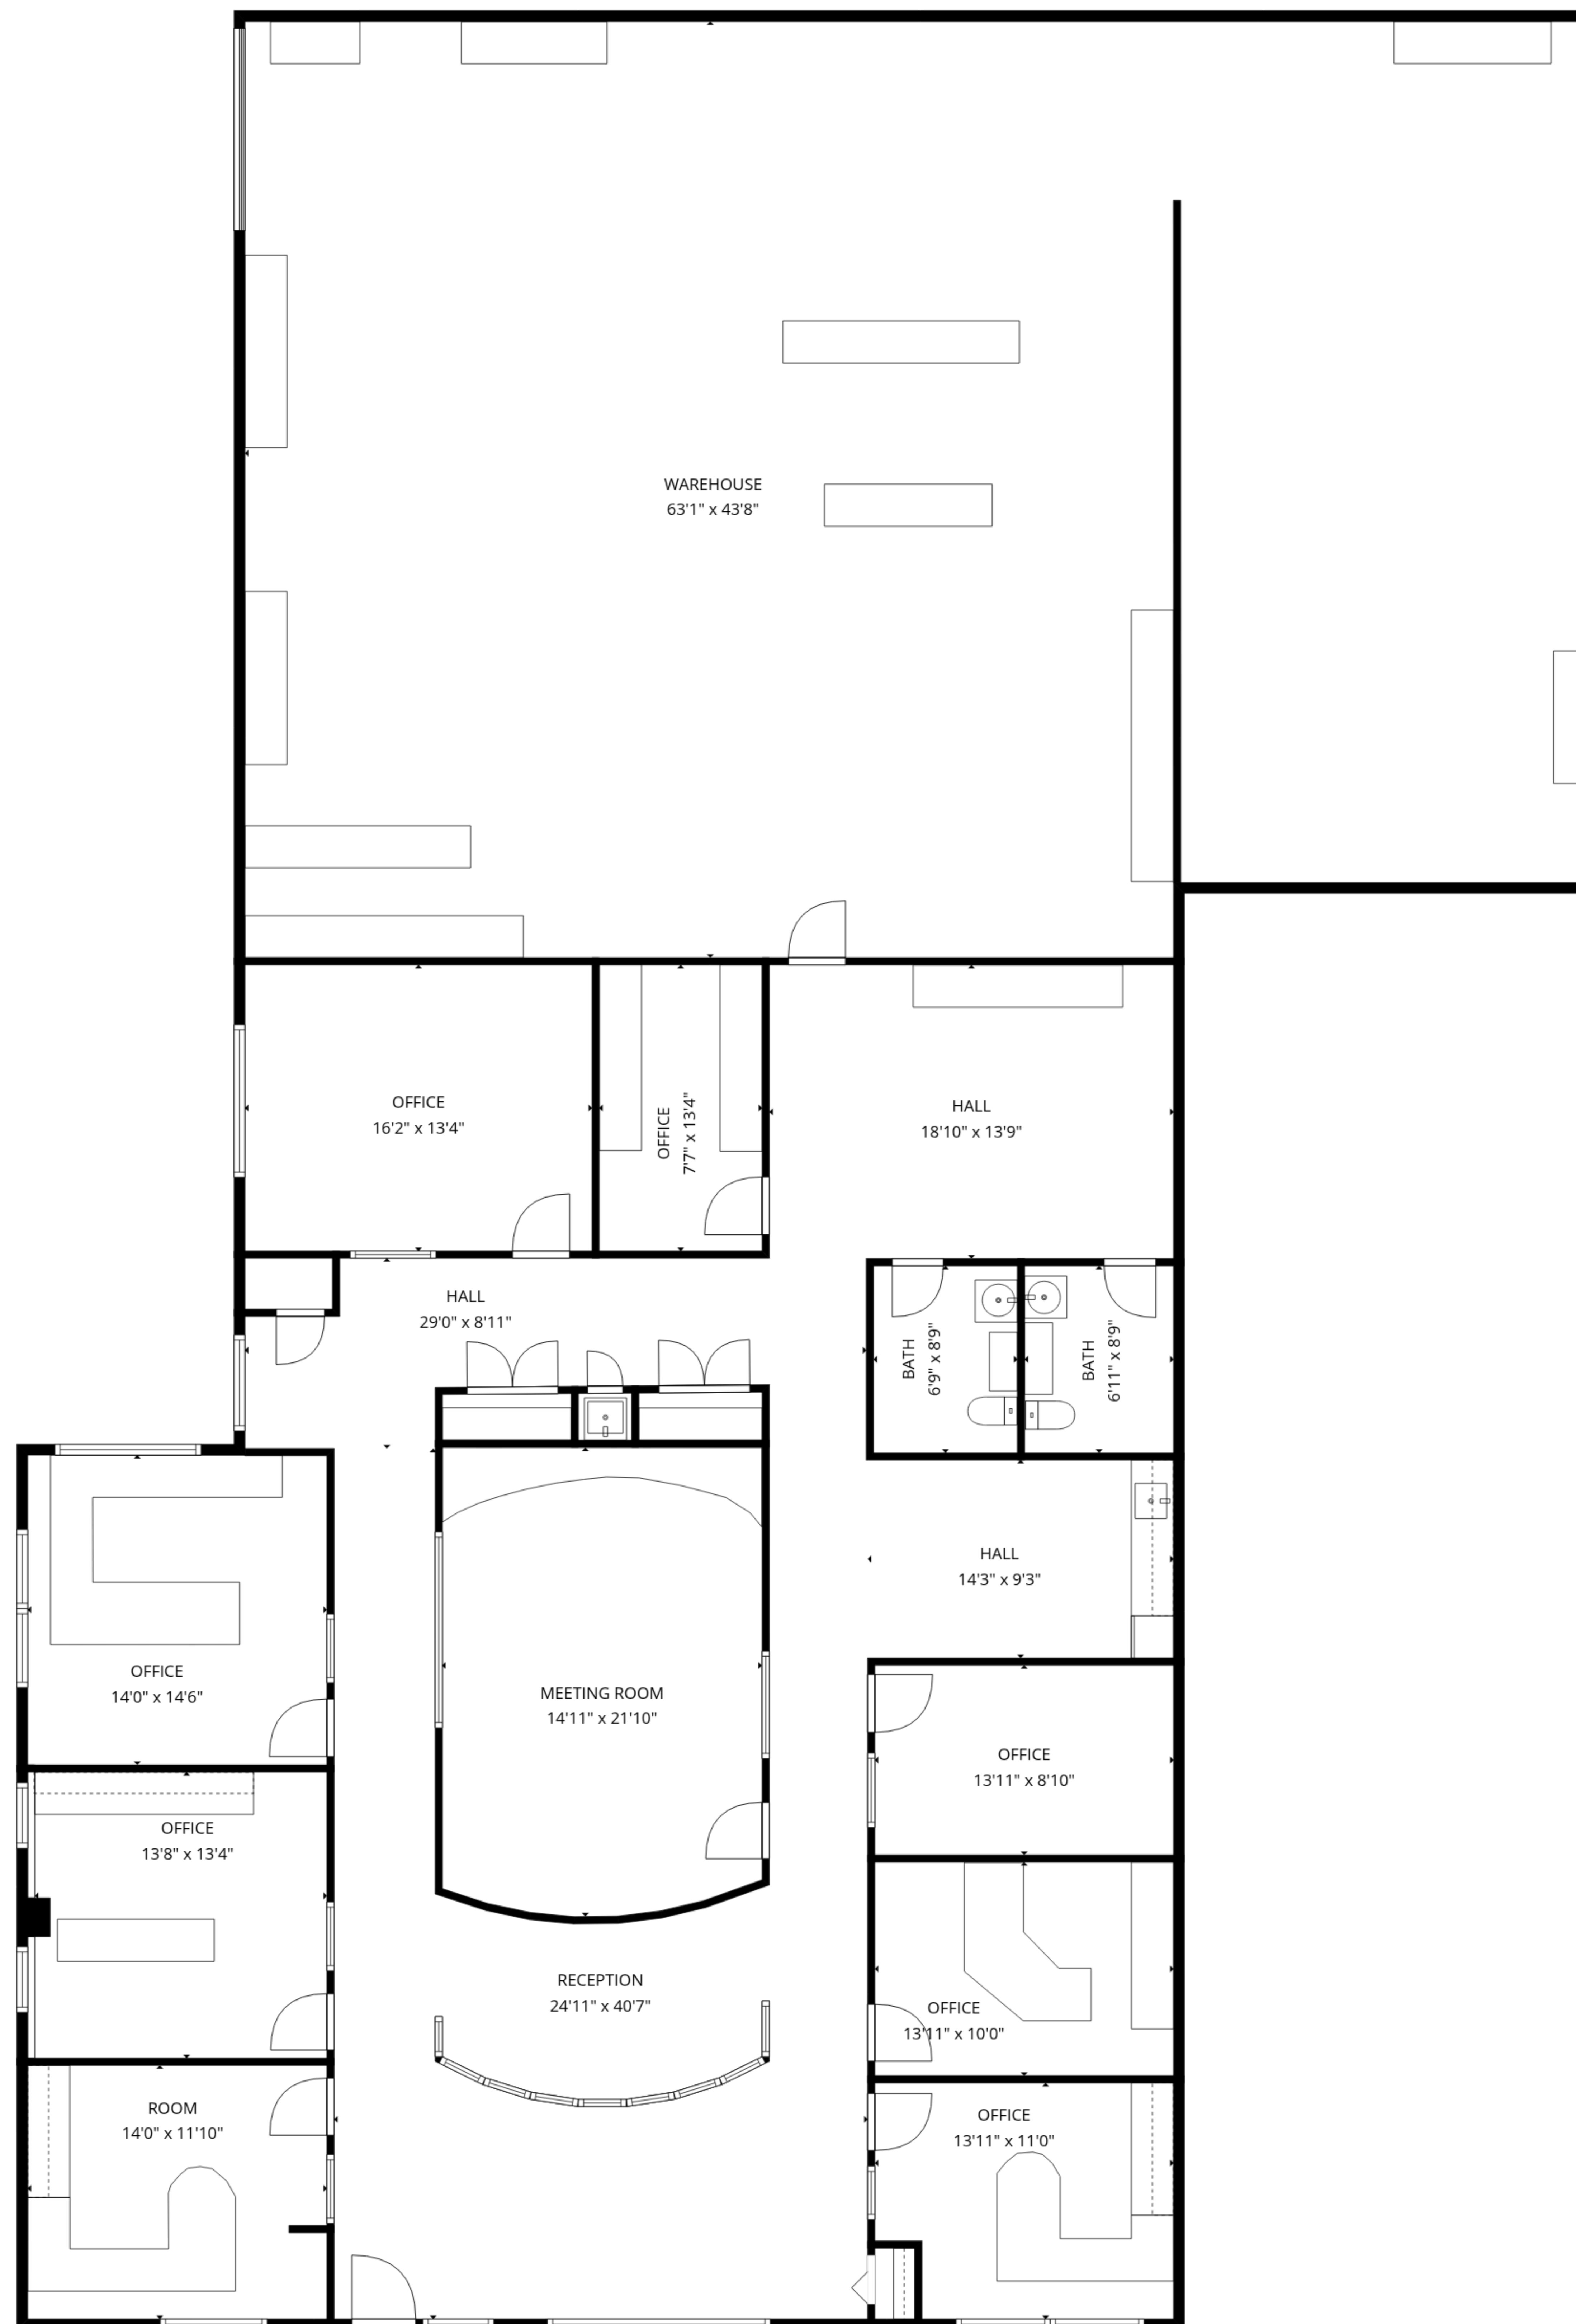

TOTAL: 3161 sq. ft
 1st floor: 3161 sq. ft
 EXCLUDED AREAS: WAREHOUSE: 2685 sq. ft, WALLS: 182 sq. ft

TOTAL: 3161 sq. ft
 1st floor: 3161 sq. ft
 EXCLUDED AREAS: WAREHOUSE: 2685 sq. ft, WALLS: 182 sq. ft