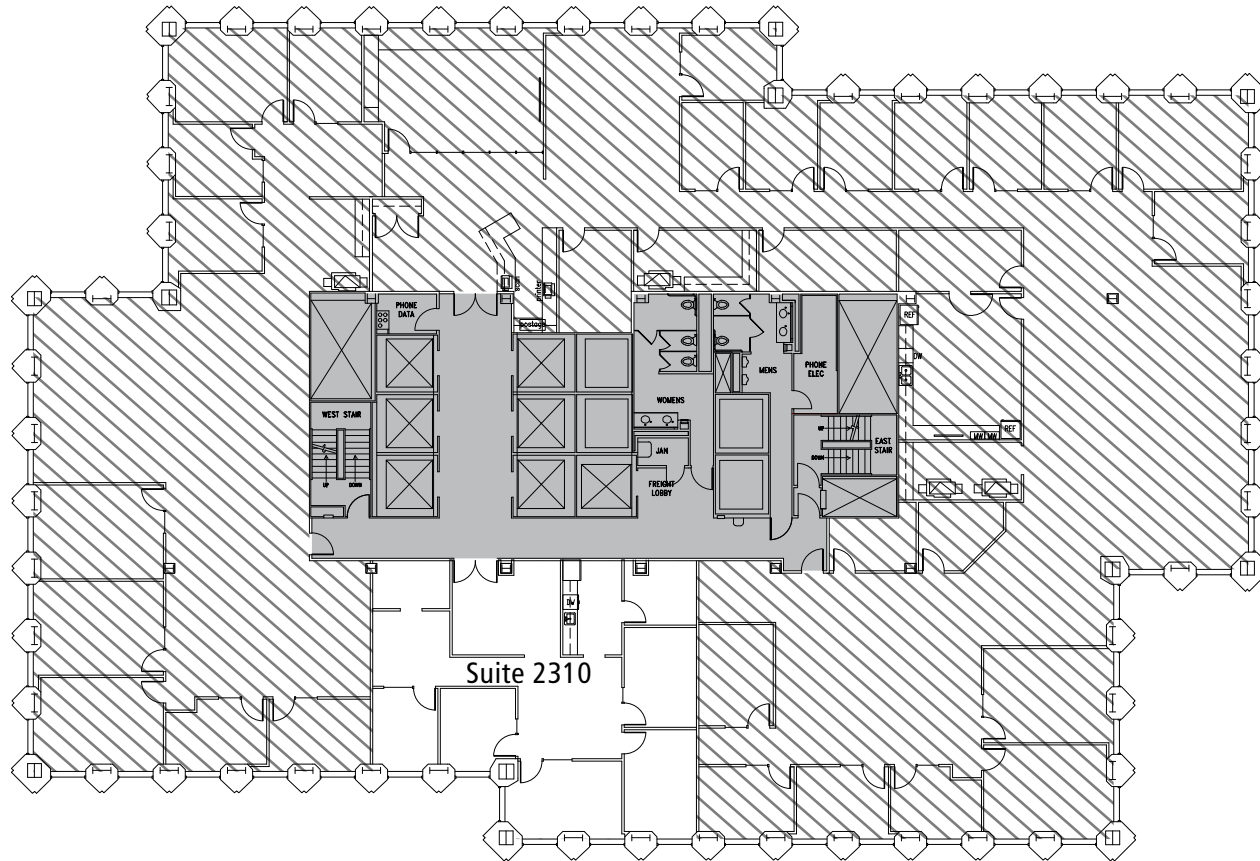

Suite 2310

2,028 SF

Exclusively offered by:

LLOYD LOW
+1 206 607 1796
lloyd.low@jll.com

JOE GOWAN
+1 206 607 1738
joe.gowan@jll.com