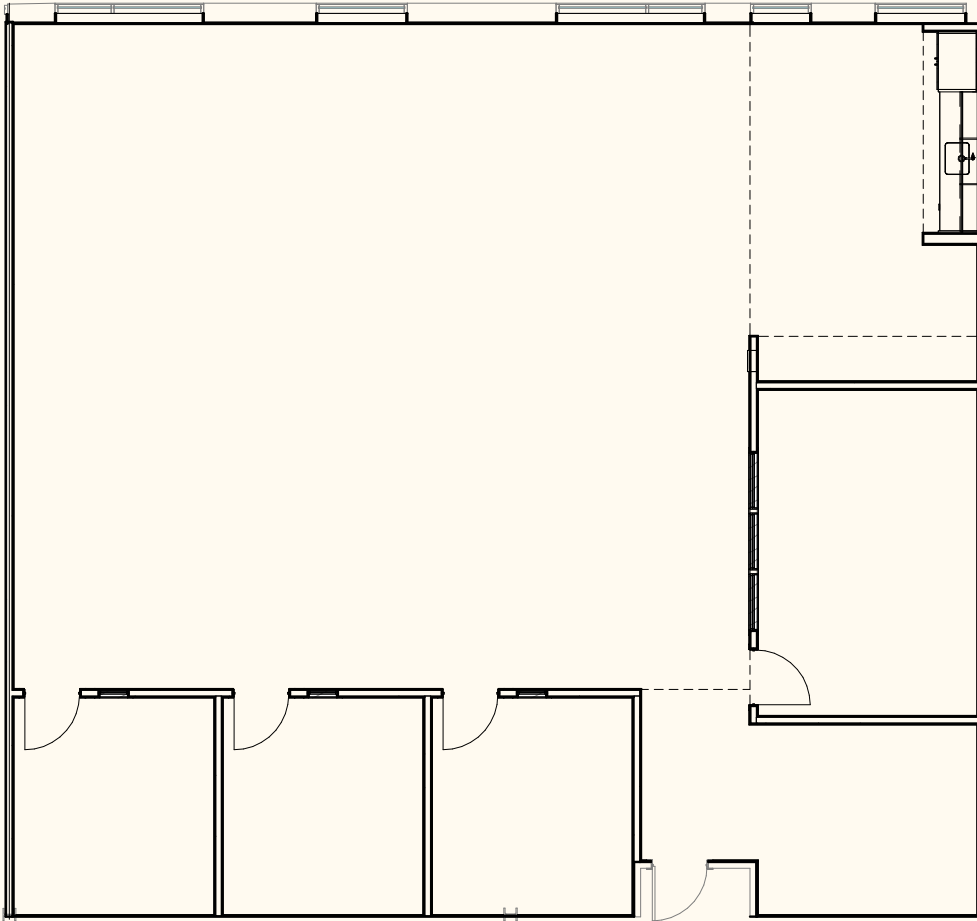

# Suite 82060

3,105 SF - Spec Suite

Second Floor

Office Space For Lease at Leander Union - 10860 Crystal Falls Pkwy, Leander, TX 78641