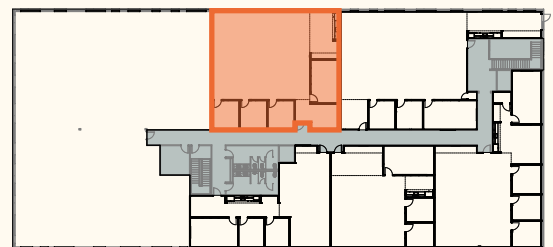

# Suite 82060

3,105 SF - Spec Suite

Second Floor

Office Space For Lease at Leander Union - 10860 Crystal Falls Pkwy, Leander, TX 78641