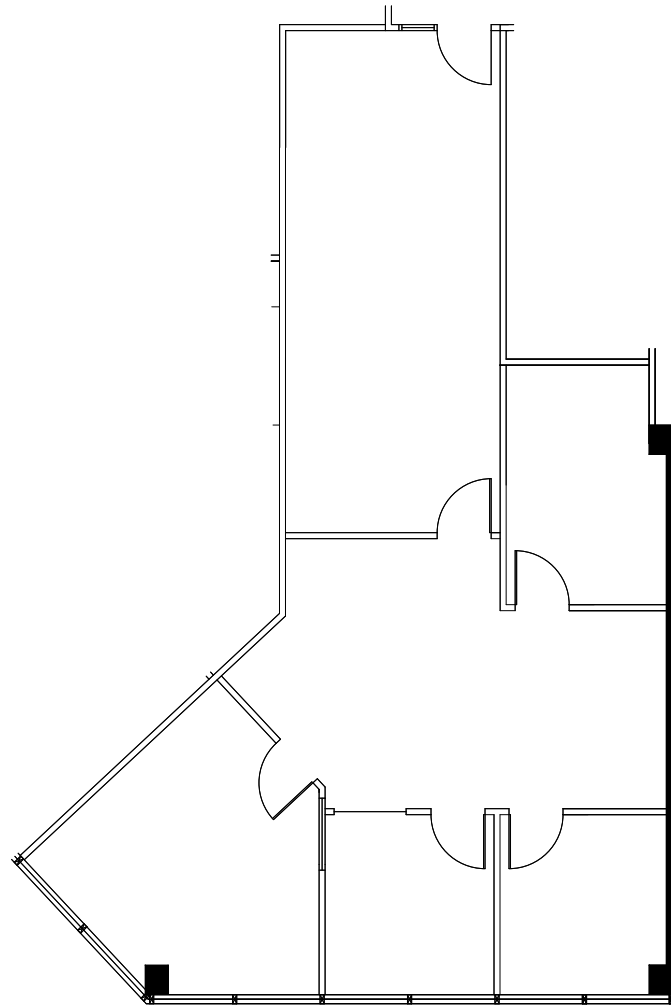

11111 KATY FREEWAY | HOUSTON, TEXAS 77079

Suite 620 - 1,313 SF

**Robert LaCoure**  
Senior Director  
+1 832 919 8425  
robert.lacoure@cushwake.com

**Jill Nesloney**  
Director  
+1 832 699 3001  
jill.nesloney@cushwake.com