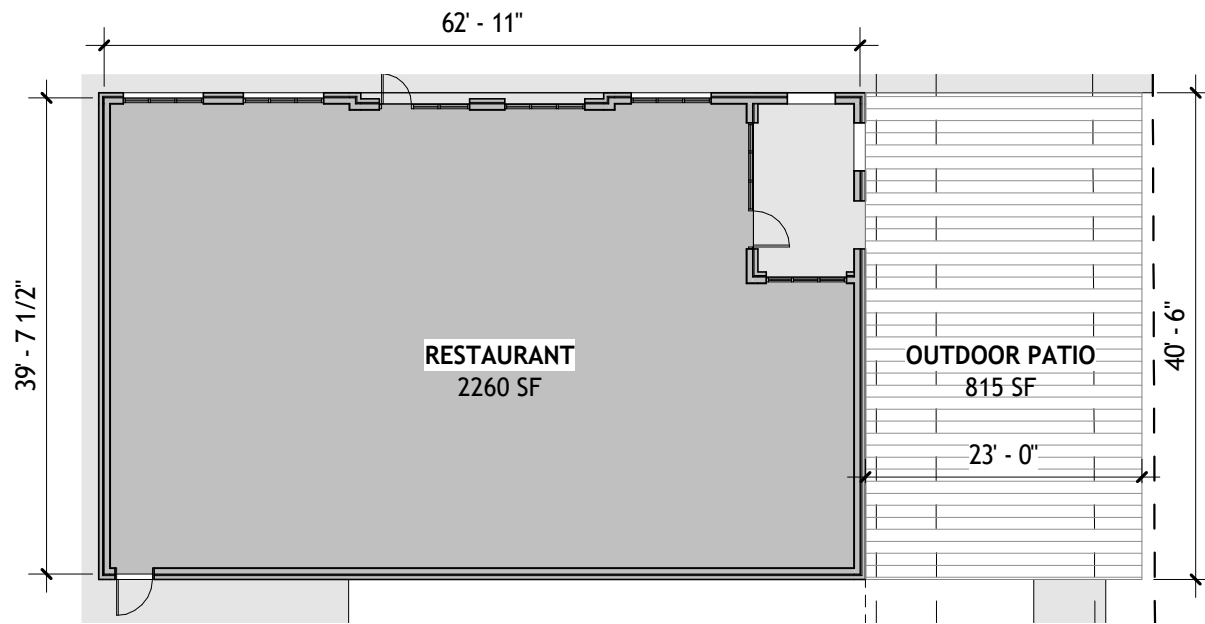

### FLOOR PLAN - LEVEL 1 - RETAIL

1/16" = 1'-0"

### FLOOR PLAN - LEVEL 1 - RESTAURANT

1/16" = 1'-0"

### FLOOR PLAN - LEVEL 2 - UNIT

3/32" = 1'-0"