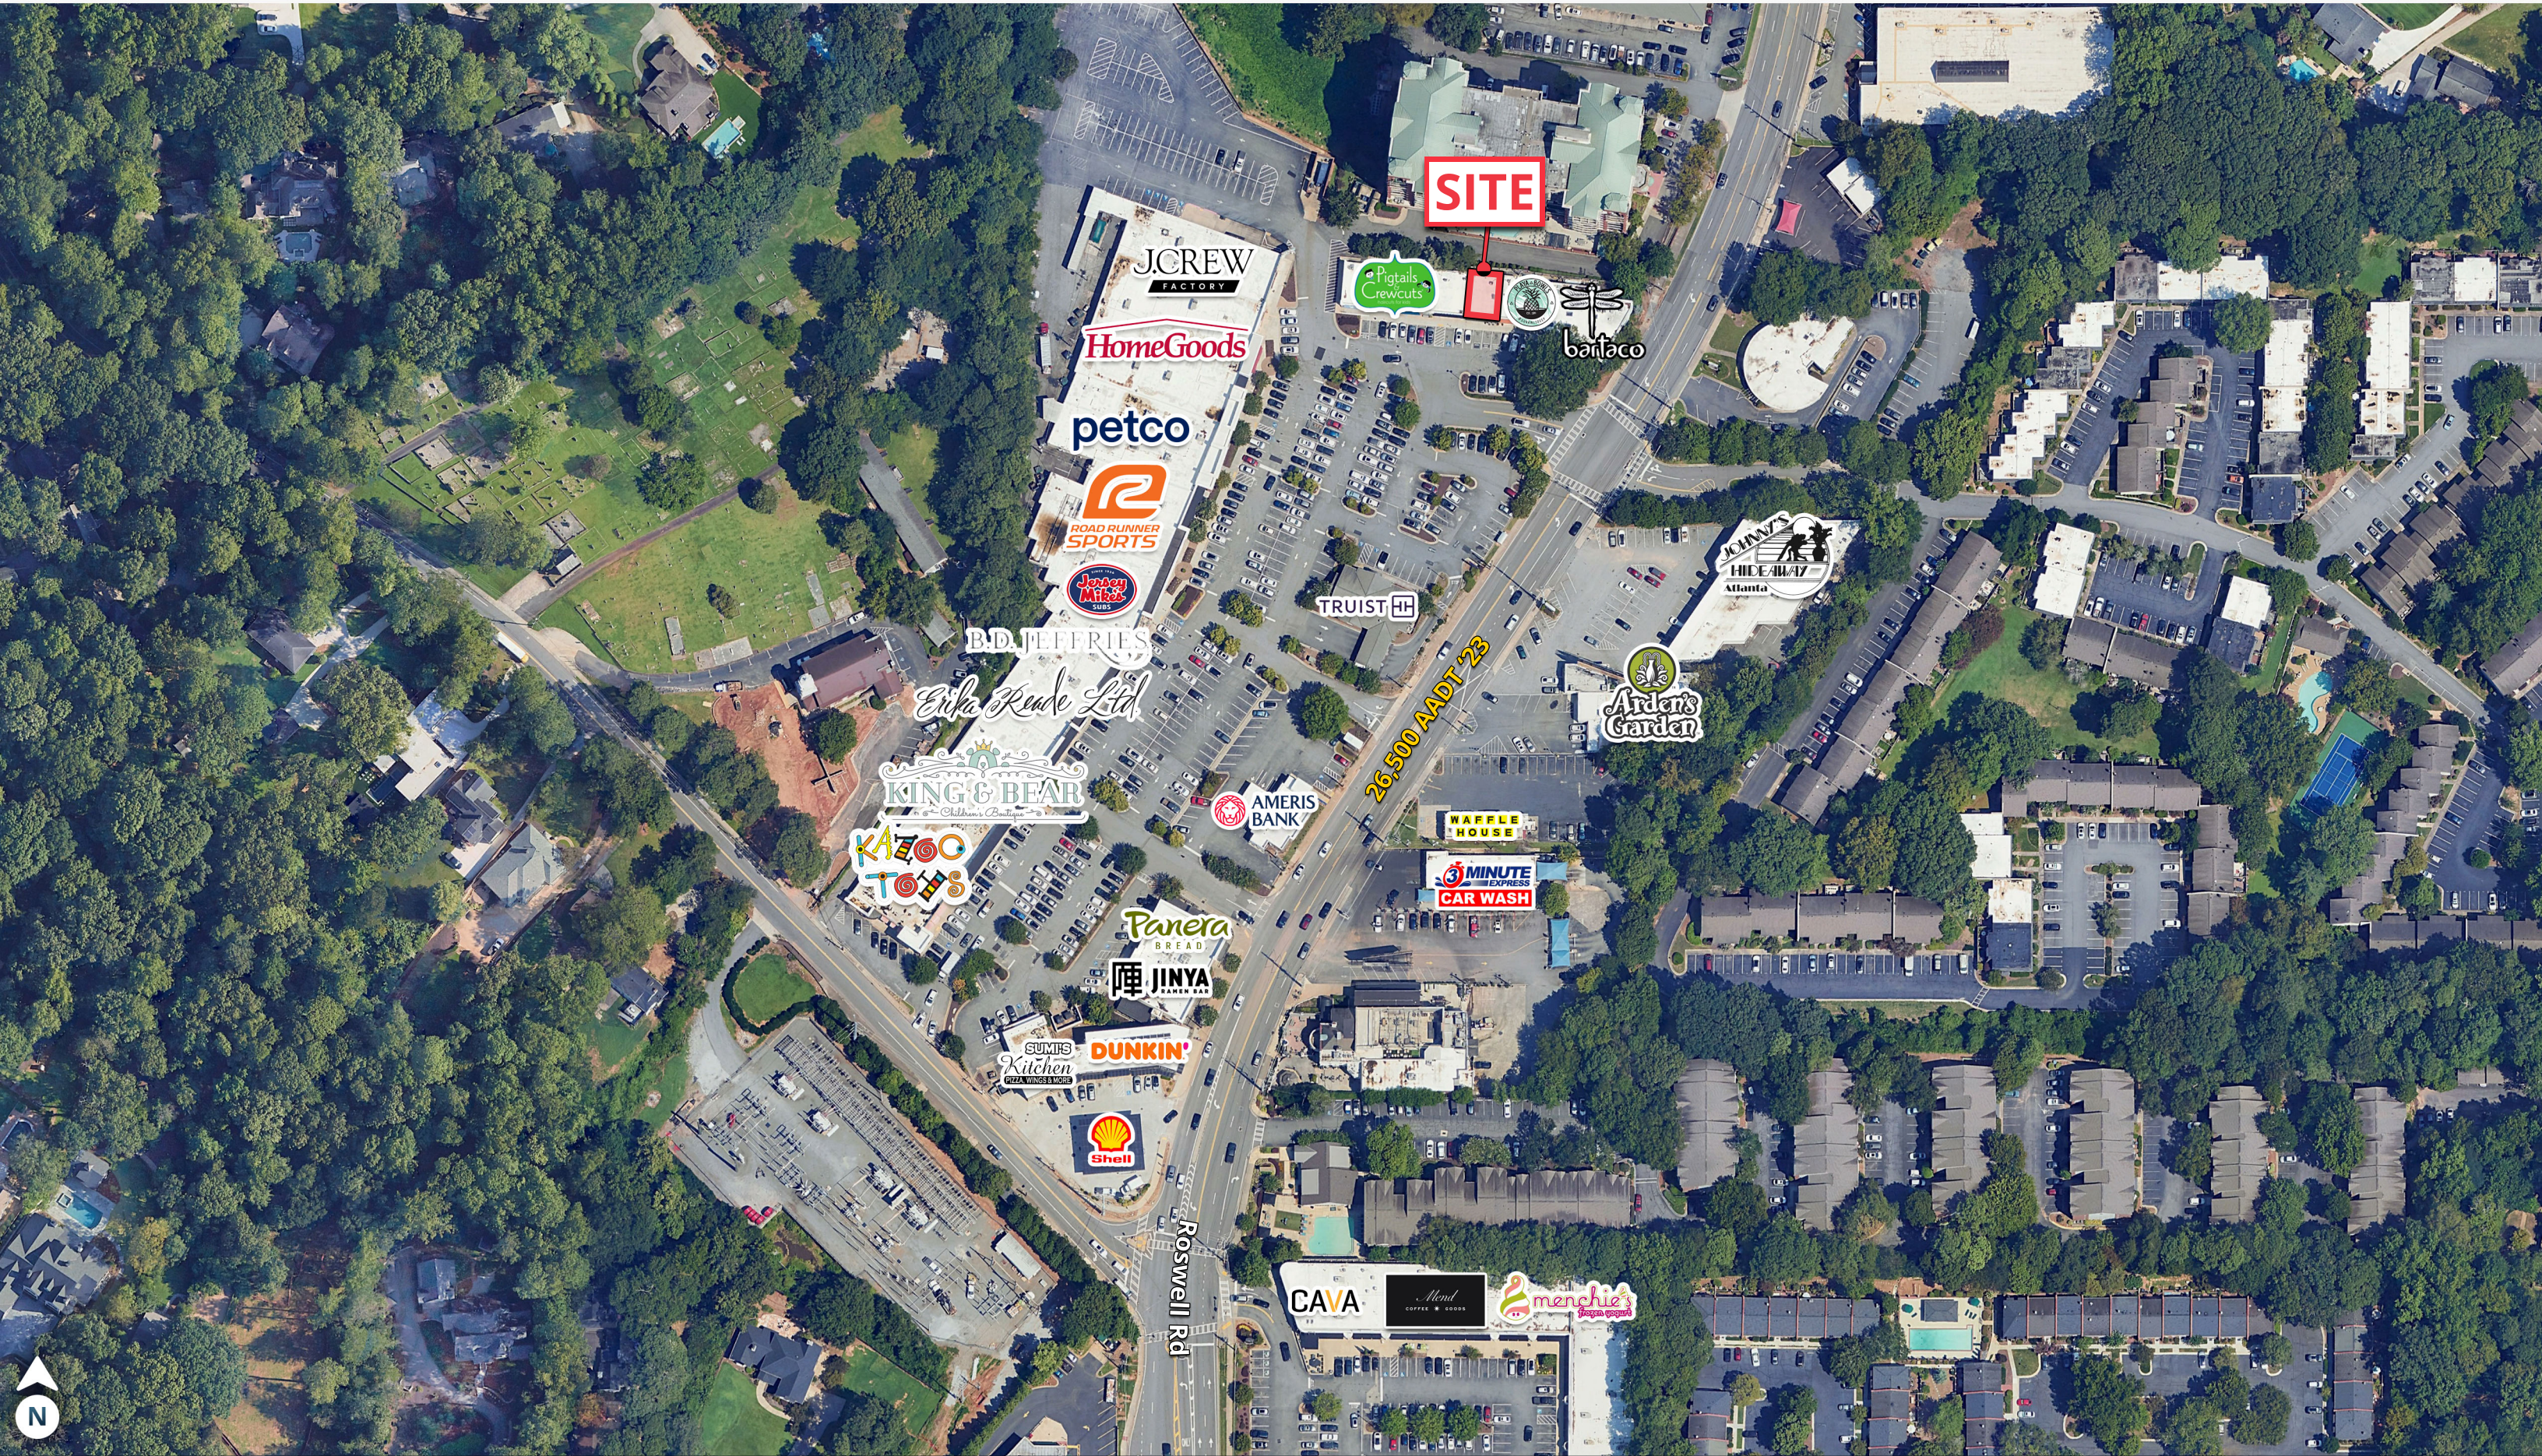

Powers Ferry Square

Atlanta, GA