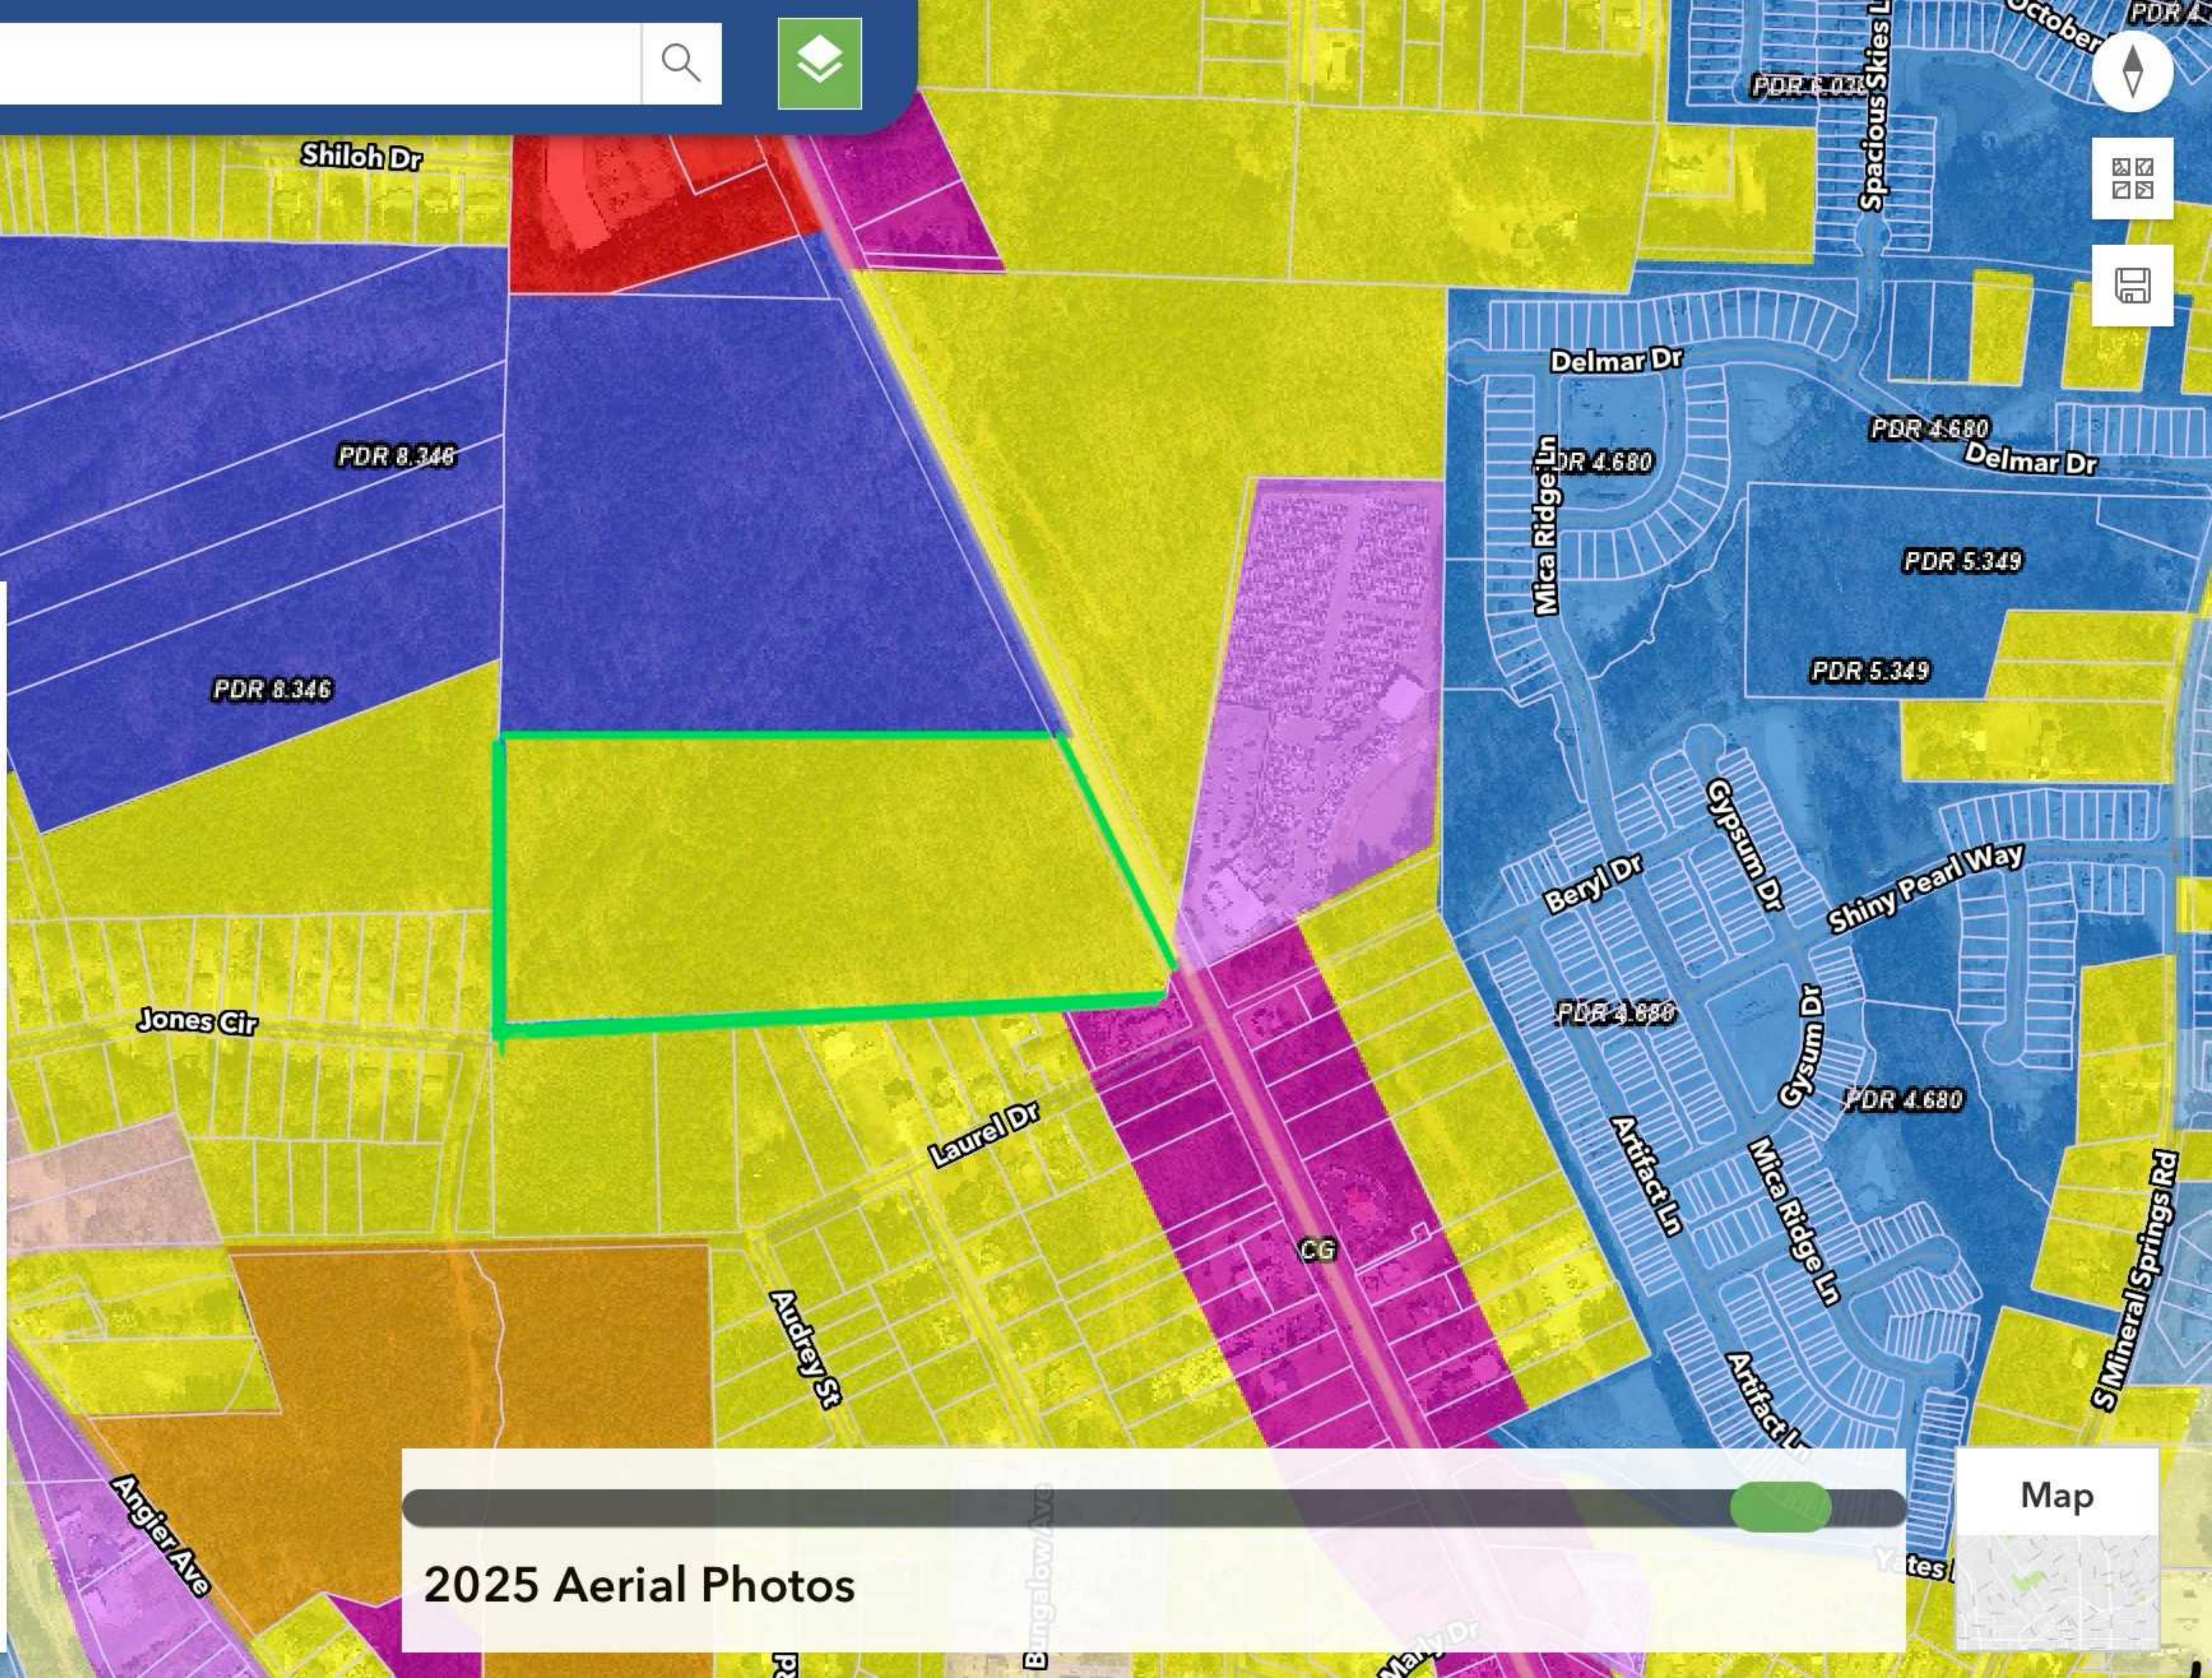

Find by Address or REID

-  PDR-VLR (< 2 du/ac)
-  PDR-LDR (2 - 4 du/ac)
-  PDR-MDR (4 - 8 du/ac)
-  PDR-HDR (8 - 12 du/ac)
-  PDR-VHR (> 12 du/ac)
-  RR
-  RS-20
-  RS-10
-  RS-8
-  RS-M
-  RU-5
-  RU-5(2)
-  RU-M
-  RC
-  CC
-  CN

2025 Aerial Photos

Map