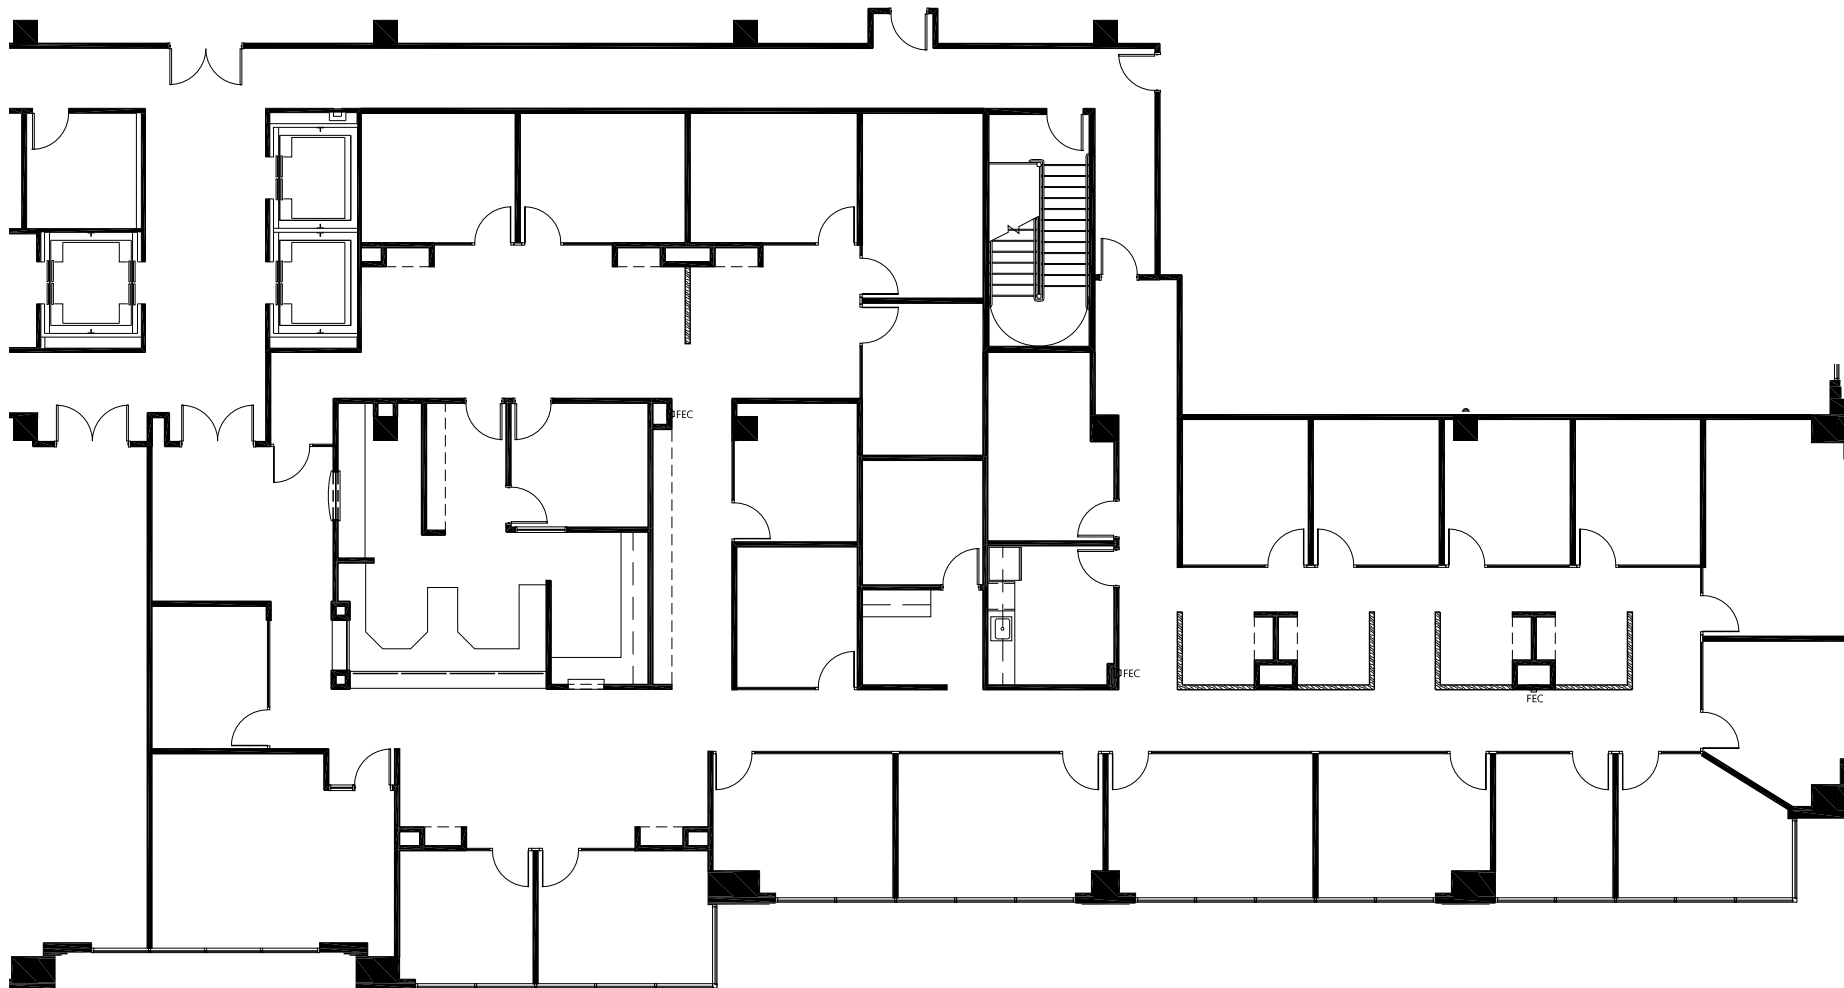

ARCHITECTURE + INTERIOR DESIGN

5076 WINTERS CHAPEL RD, SUITE 100
ATLANTA, GA 30380
(404) 770.398.3207

Deerfield Commons I

12600 Deerfield Pky
Alpharetta, Georgia 30004

As-Built

4th Floor - Suite 400 
8,402 RSF
02/04/25