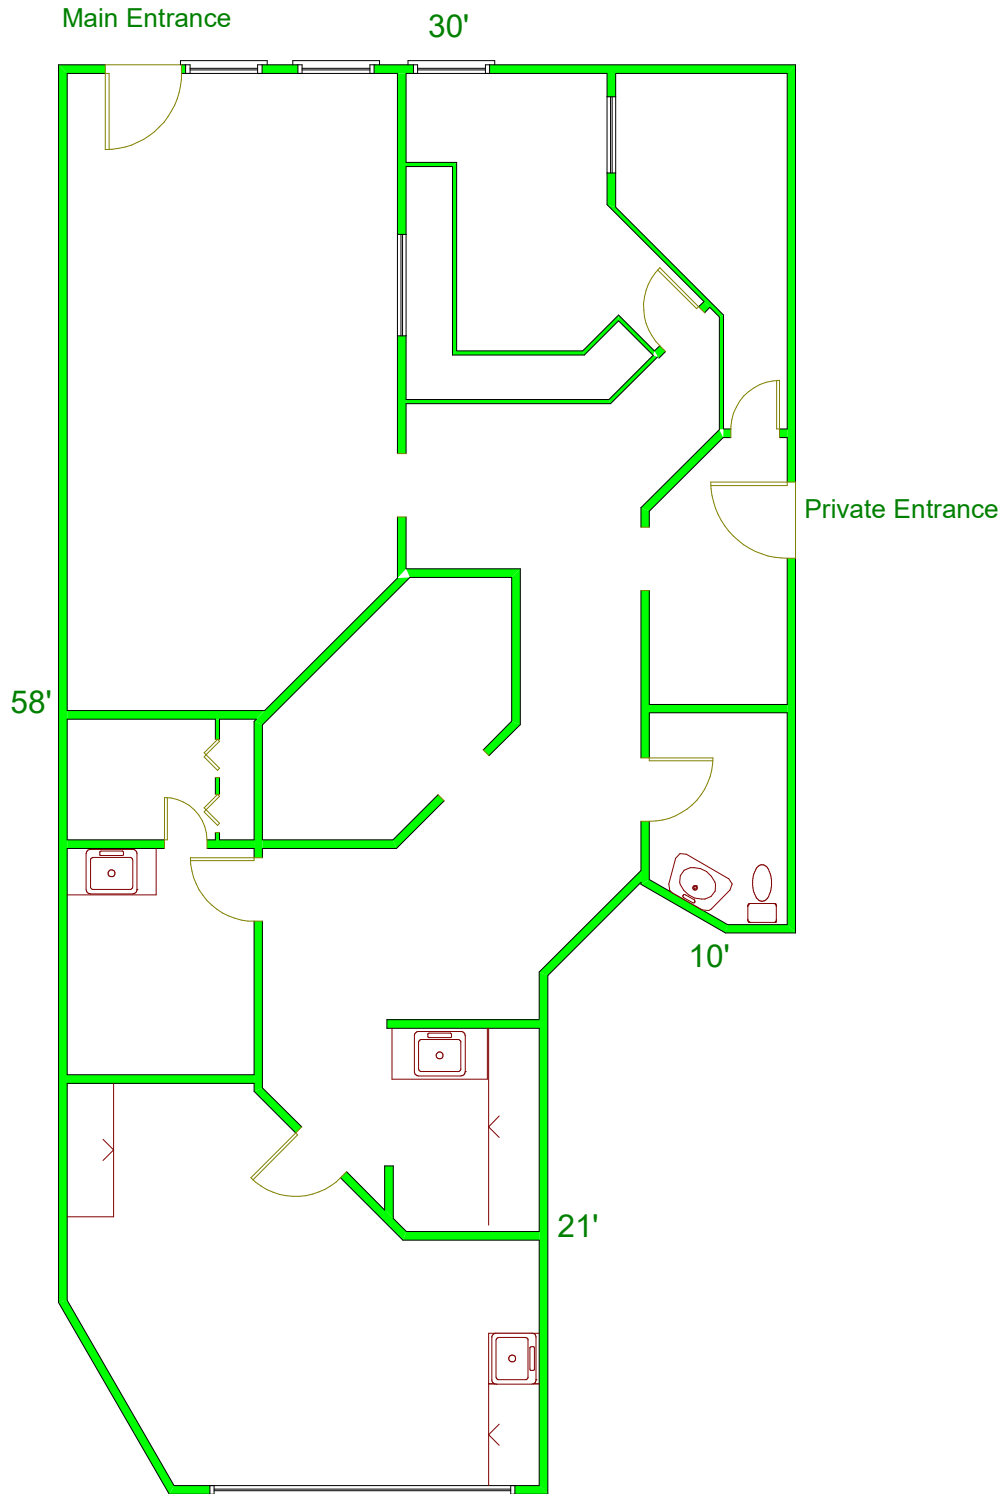

BEAMER PROFESSIONAL CENTER

13630 Beamer Rd., Suite 125

Houston, TX 77089

Interior Suite

1450 Net SF

1790 Leaseable SF

2-23-23

Leasing
281-484-1111