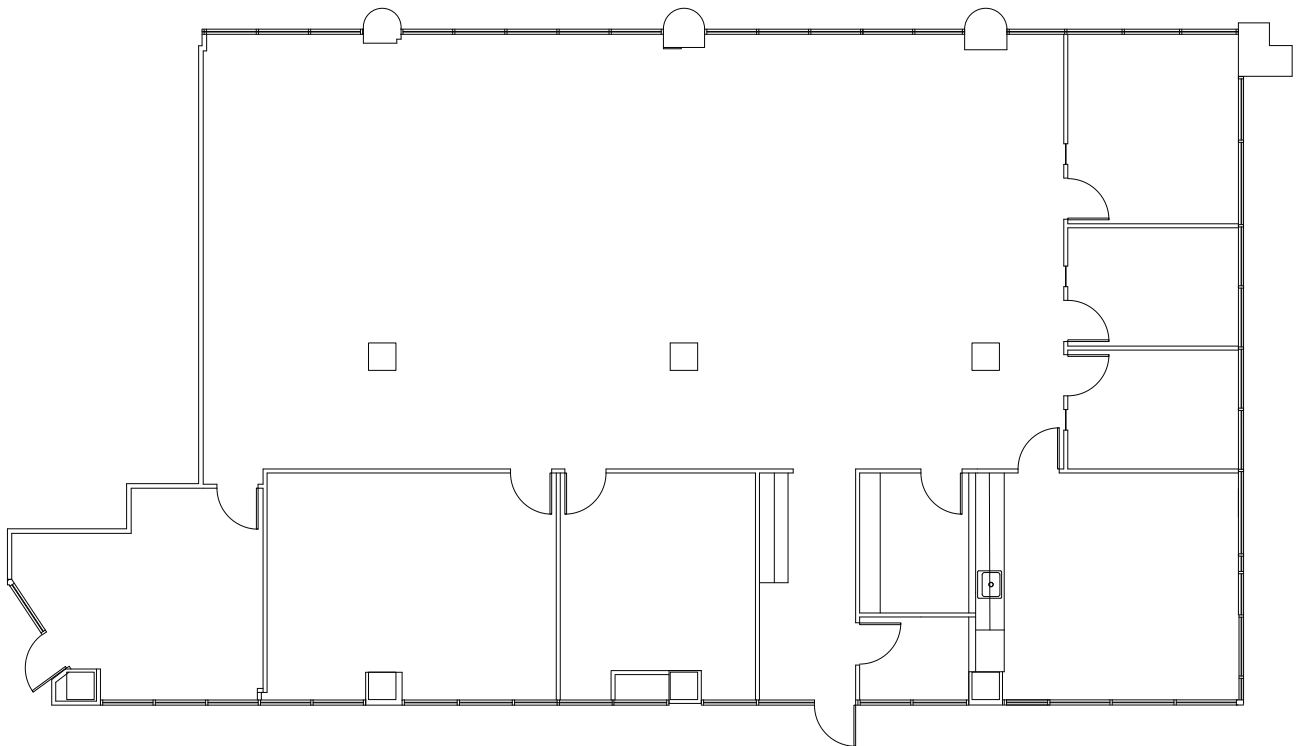

# 1700 ROCKVILLE PIKE

1st Floor | 4,773 SQ.FT.