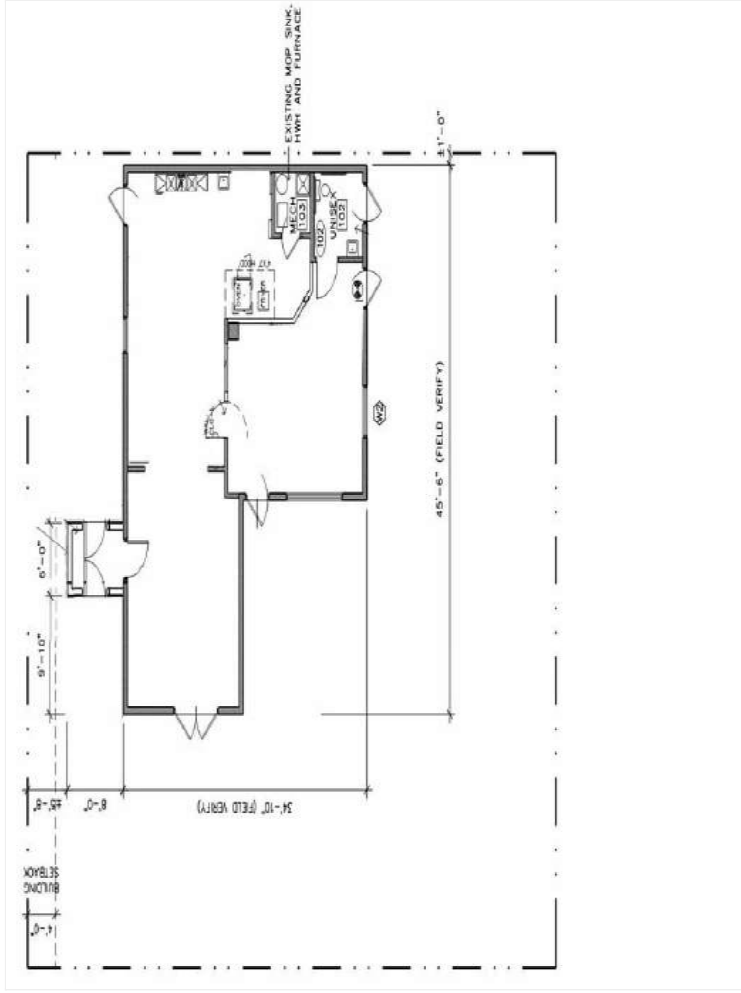

CHURCHILL CORNER

823 S 4th St, Stillwater, MN 55082

Property Photos

Churchill Corner 1st Floor Plan