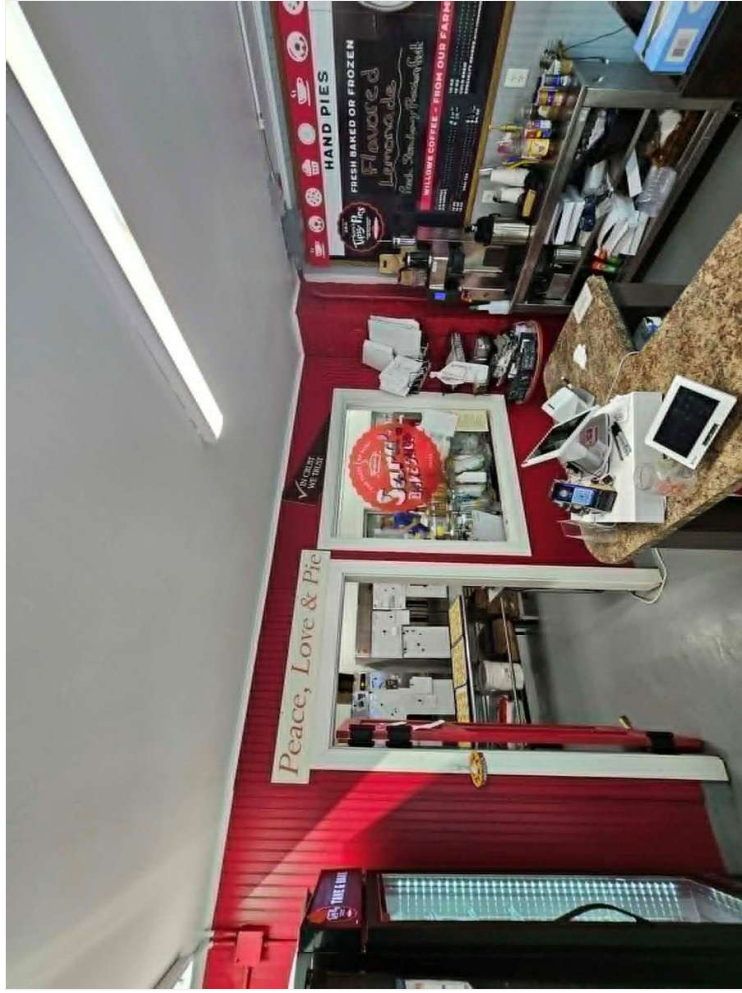

CHURCHILL CORNER

823 S 4th St, Stillwater, MN 55082

Property Photos

Interior 1 Picture 823 4th St S Churchill Corner - Loopnet