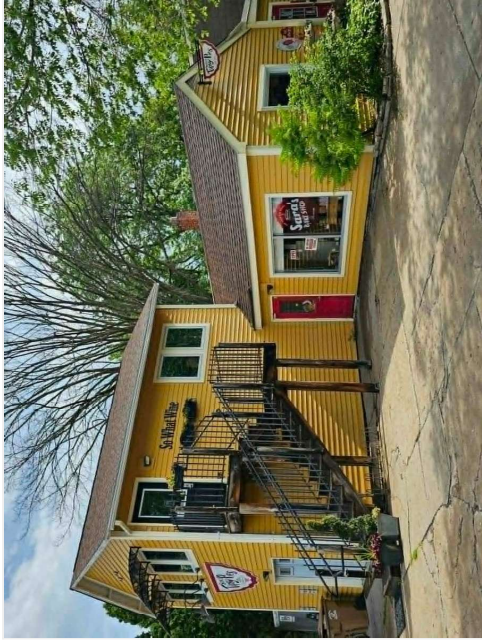

CHURCHILL CORNER

823 S 4th St, Stillwater, MN 55082

Presented by
Michelle

Price: \$16.25 /SF/YR

- Rare -opportunity! Highly sought-after location in Stillwater, MN.
- certified commercial kitchen (incl. hood, sinks, and certified floor) - NOTE: This can be separated if tenant is not interested in kitchen section - see color-coded floor plan.
 - 5 parking stalls available on site and plenty of street parking
 - large patio
 - recently renovated (interior - new walls and floors, exterior - new paint and roof)
- Note: Second floor is currently occupied.

CHURCHILL CORNER

823 S 4th St, Stillwater, MN 55082

823 S 4th St, Stillwater, MN 55082

Churchill Corner

Listing space

1st Floor Ste 100

Space Available	1,322 SF
Rental Rate	\$16.25 /SF/YR
Date Available	August 01, 2026
Service Type	Triple Net (NNN)
Built Out As	Restaurants And Cafes
Space Type	New
Space Use	Retail
Lease Term	Negotiable