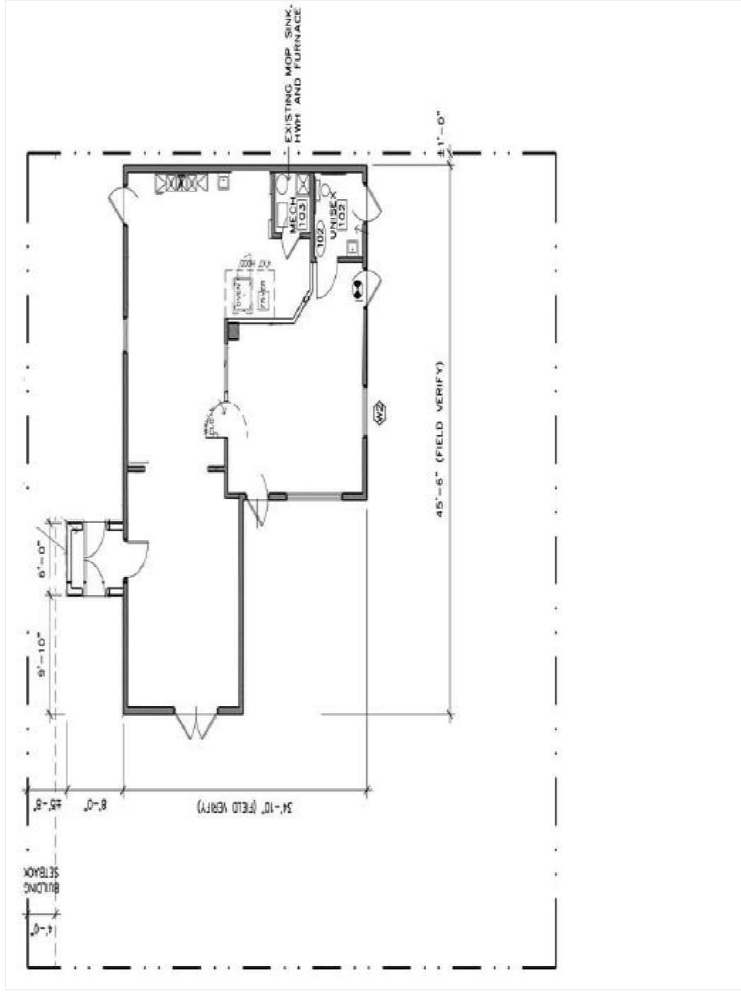

CHURCHILL CORNER

823 S 4th St, Stillwater, MN 55082

Property Photos

Floor Plan Churchill Corner 823 4th St S Stillwater