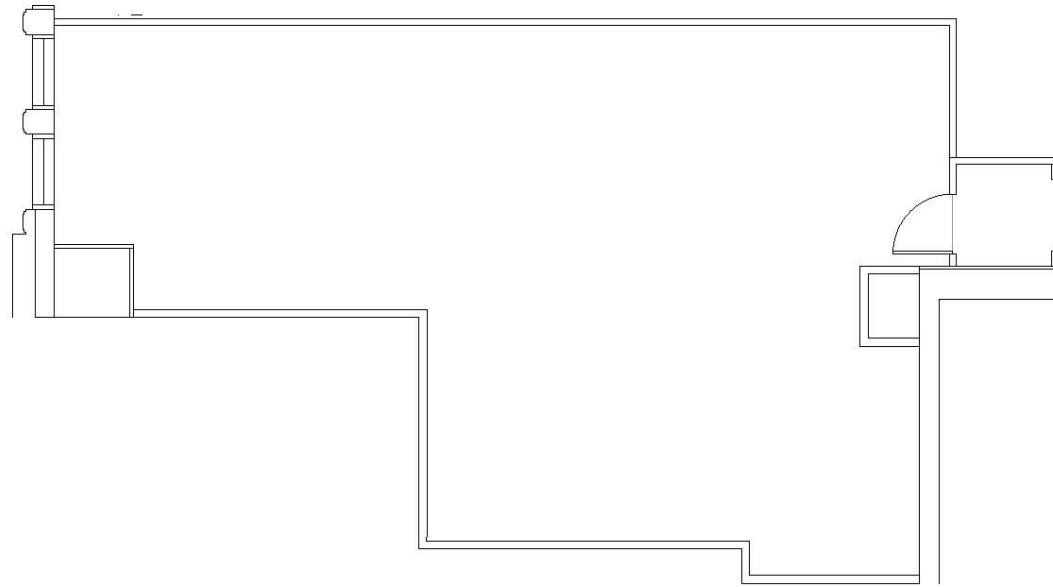

Floor Plan

20th Floor | Suite 2060 | 1,161 RSF

Mason Taylor
+1 312 470 2337
mason.taylor@cushwake.com

Karoline Eigel
+1 312 470 2302
karoline.eigel@cushwake.com

Paige Krueger
+1 949 554 9643
paige.krueger@cushwake.com