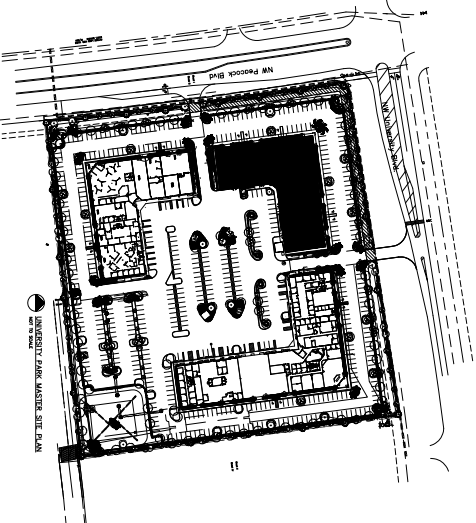

First Window
Past door

580 NW PEACOCK BLVD

580 NW PEACOCK BLVD
PORT ST. LUCIE, FLORIDA

DRAWN:
CHECKED:
DATE: JULY 23, 2012
SCALE: AS NOTED
FILE: