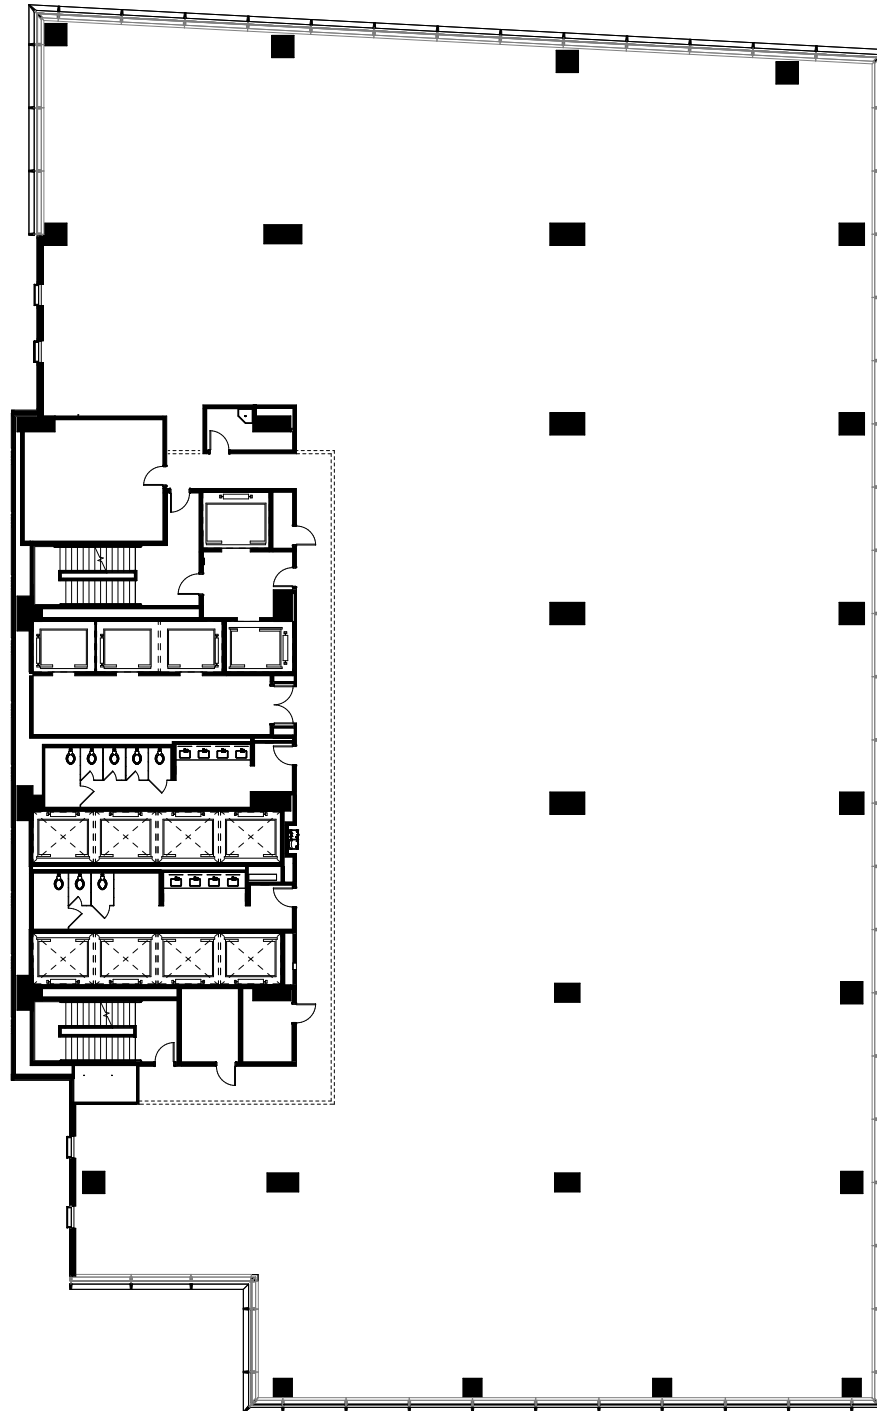

BANK OF AMERICA TOWER AT
PARKSIDE

Floor 16
29,196 RSF

SARA TERRY, SIOR

CMO | EVP, Leasing

404 625 8458

st@pacificelm.com

REEGAN BUSBY

Vice President, Leasing

310 699 3070

rb@pacificelm.com

OWNED AND
MANAGED BY:

PACIFICELM
PROPERTIES