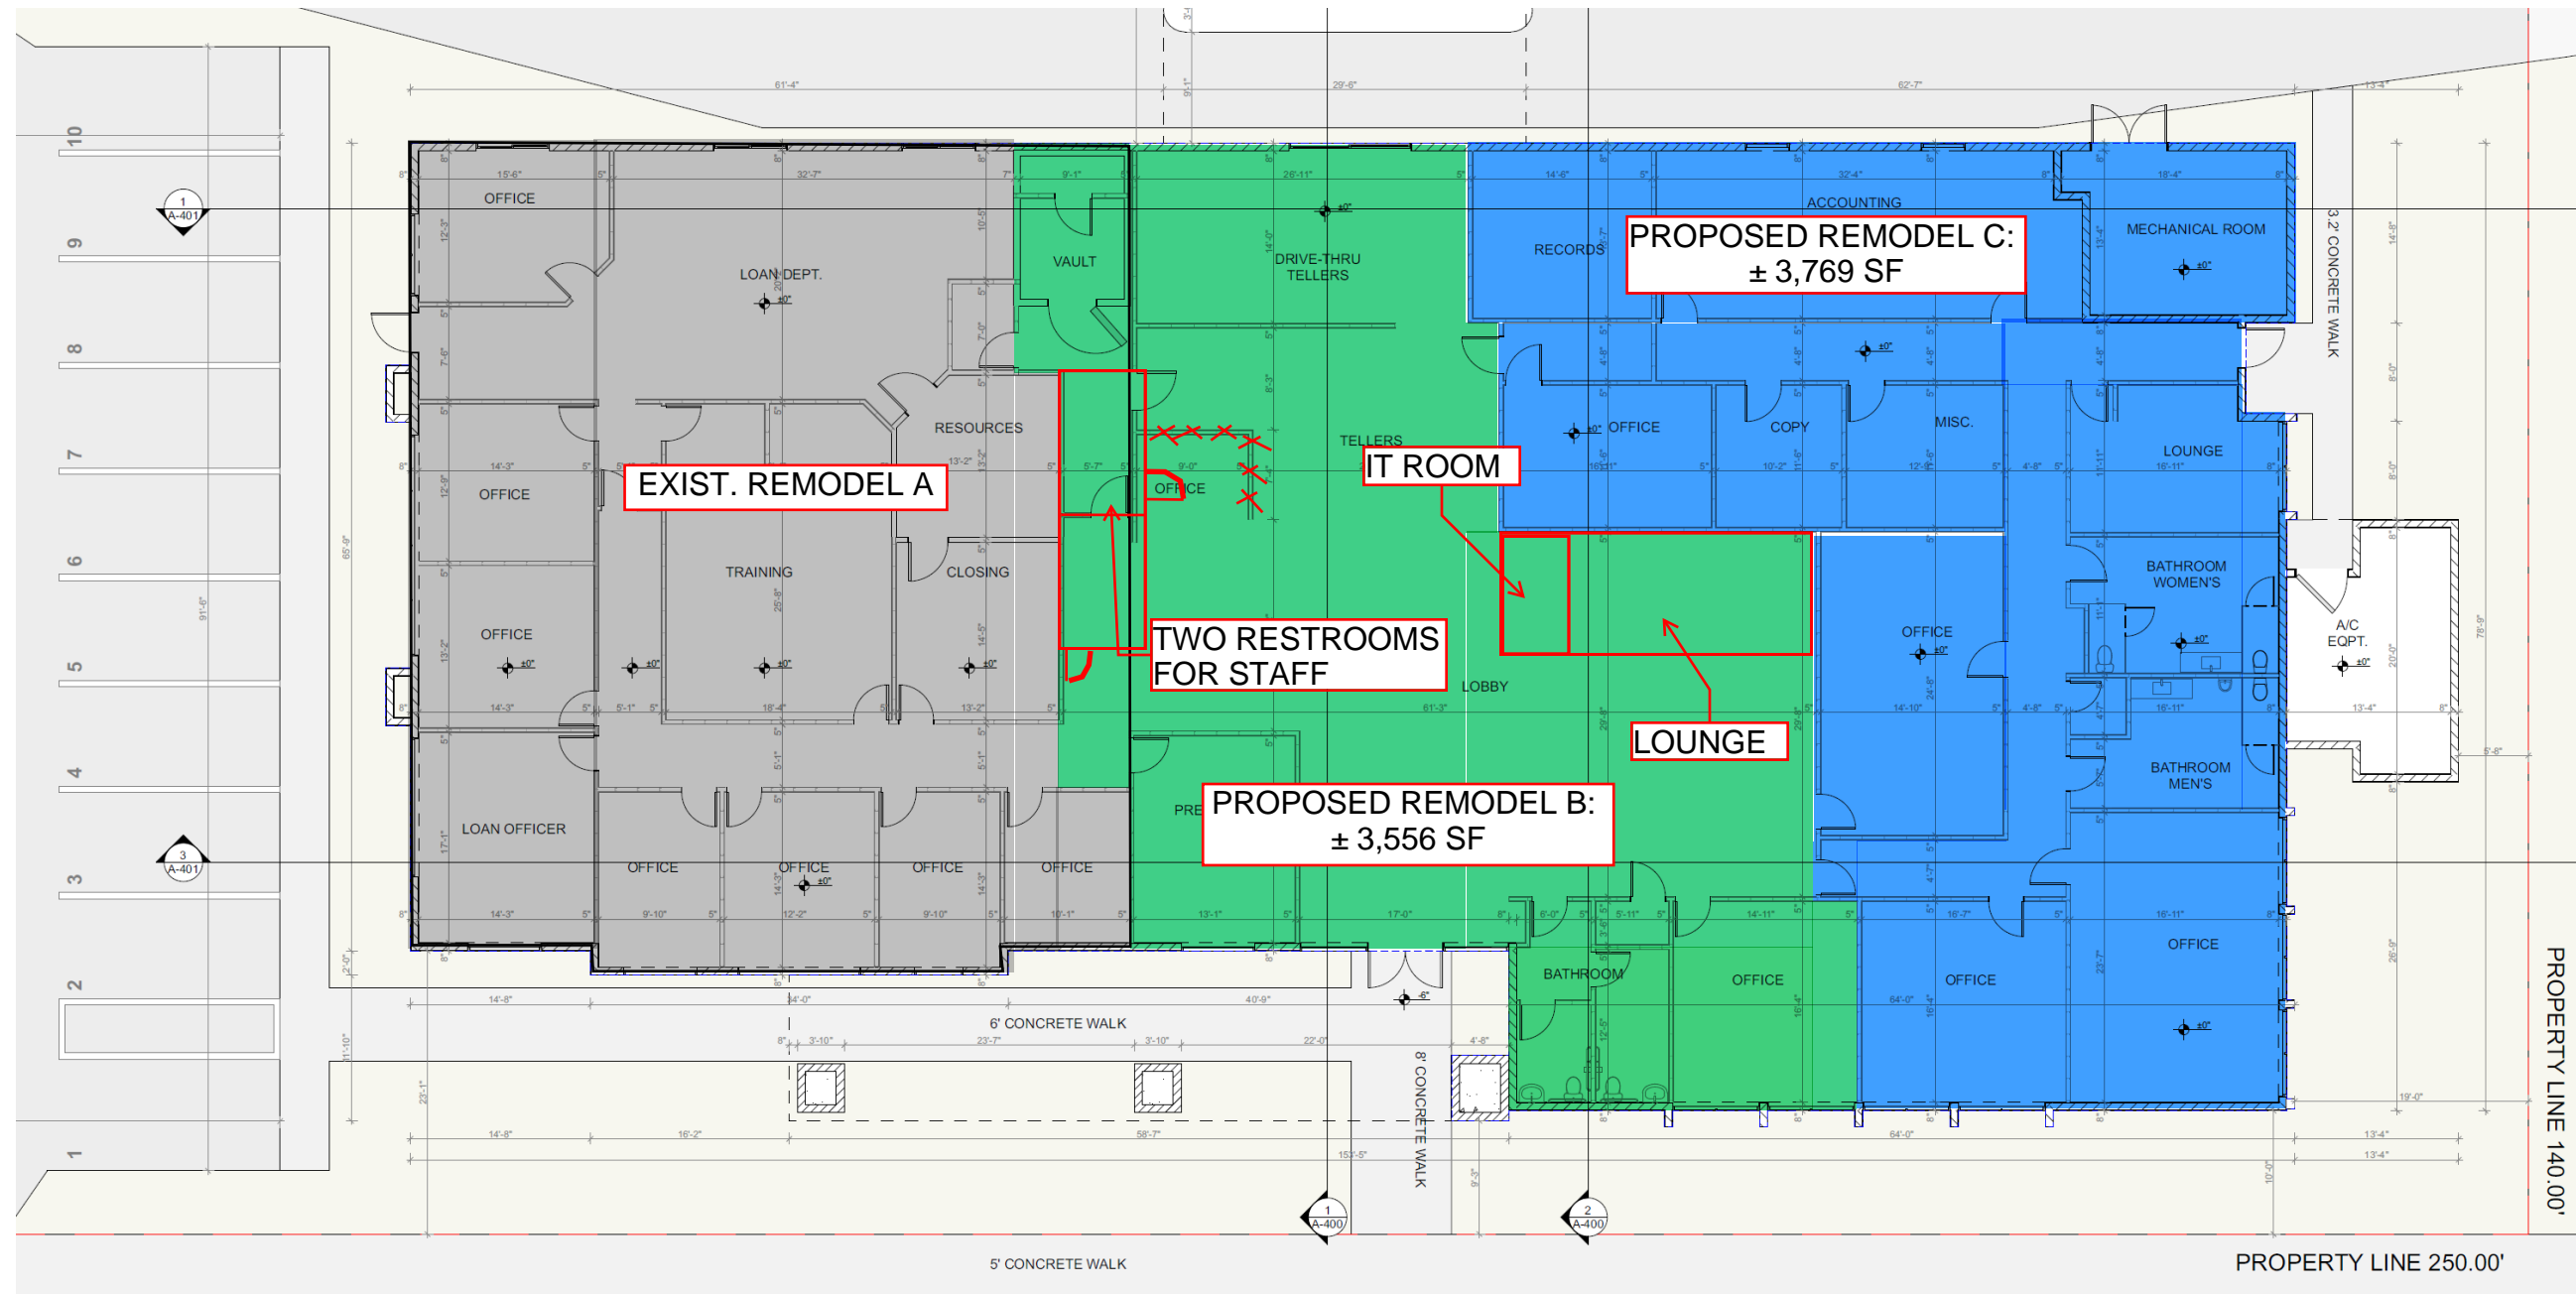

# 205 W C Owen Ave., Clewiston, FL

Proposed Remodel Unit C 3,769 Square Feet - Available for Lease