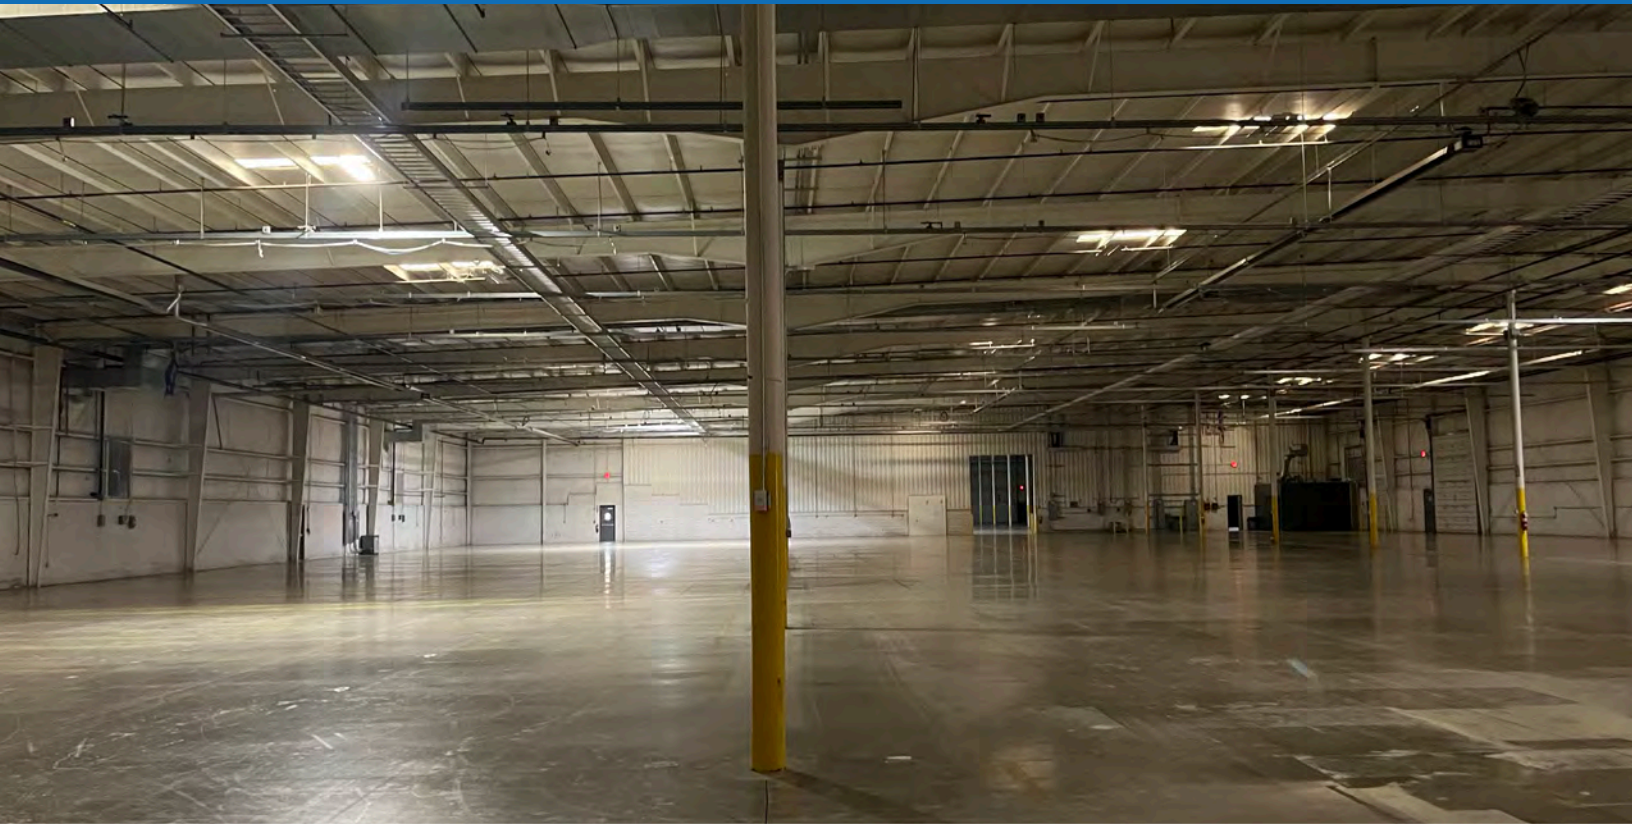

1350 Moore Road | Avon, Ohio

Warehouse Photos