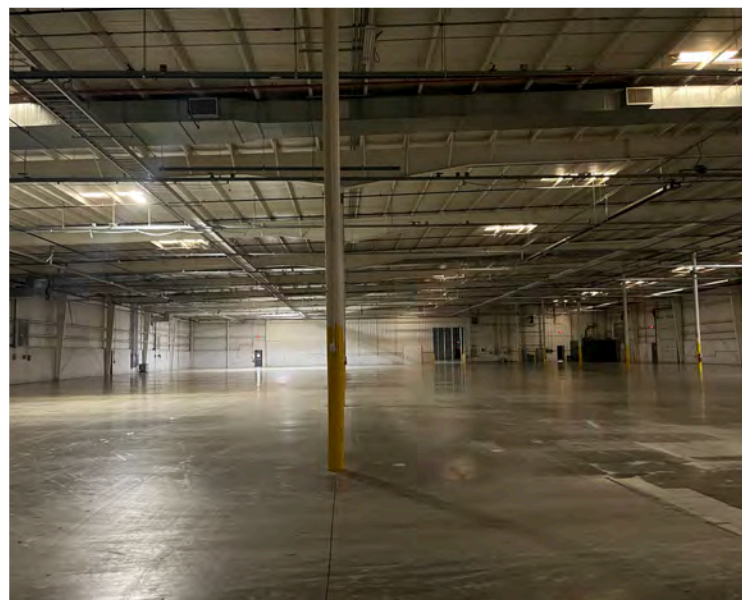

### HIGHLIGHTS

 **Building Size**  
109,075 SF on 8 Acres

 **Available Space**

Warehouse Space:	48,085 SF
Office Space:	3,215 SF
<b>Total Space:</b>	<b>51,300 SF</b>

 **Excellent Location**  
One of Ohio's Fastest Growing Communities

 **Clearance Height**  
27 Feet

 **Docks/Drive-in Doors**  
4 Docks with Levelers (9' x 10')  
1 Drive-in Doors (10' x 14')

 **Highway Proximity**  
Close to I-90

CONTACT

**Terry Coyne**  
Executive Vice Chairman  
216.218.0259  
Terry.Coyne@nmrk.com  
Licensed Real Estate Broker

## Additional Highlights

**Year Built**  
1997

**Power**  
1600 Amp

**Parking**  
350 Automobile Parking Spaces

**Truck Court**  
For Ample Truck Storage

OFFICE  
3,215 SF

WAREHOUSE  
48,085 SF

Available Space