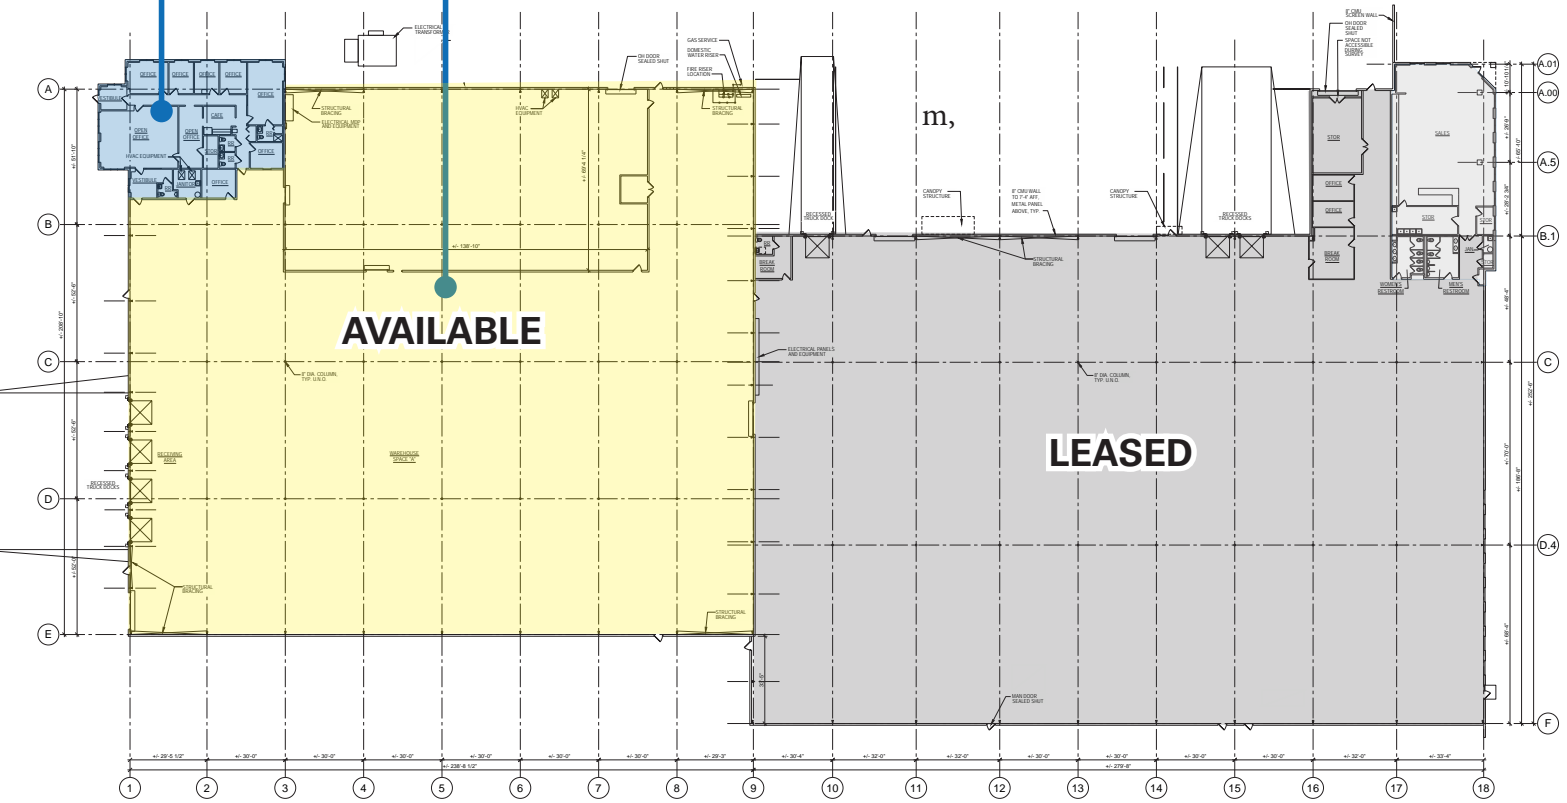

### HIGHLIGHTS

 **Building Size**  
109,075 SF on 8 Acres

 **Available Space**

Warehouse Space:	48,085 SF
Office Space:	3,215 SF
<b>Total Space:</b>	<b>51,300 SF</b>

 **Excellent Location**  
One of Ohio's Fastest Growing Communities

## Additional Highlights

**Year Built**  
1997

**Power**  
1600 Amp

**Parking**  
350 Automobile Parking Spaces

**Truck Court**  
For Ample Truck Storage

OFFICE  
3,215 SF

WAREHOUSE  
48,085 SF

Available Space