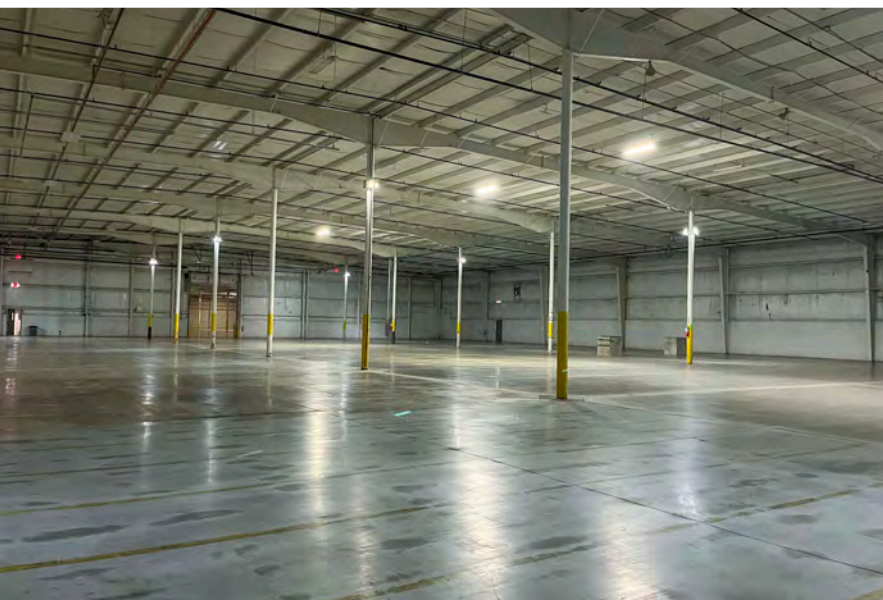

### HIGHLIGHTS

 **Building Size**  
109,075 SF on 8 Acres

 **Available Space**

Warehouse Space:	48,085 SF
Office Space:	3,215 SF
<b>Total Space:</b>	<b>51,300 SF</b>

 **Excellent Location**  
One of Ohio's Fastest Growing Communities

 **Clearance Height**  
27 Feet

 **Docks/Drive-in Doors**  
4 Docks with Levelers (9' x 10')  
1 Drive-in Doors (10' x 14')

 **Highway Proximity**  
Close to I-90

CONTACT

**Terry Coyne**  
Executive Vice Chairman  
216.218.0259  
Terry.Coyne@nmrk.com  
Licensed Real Estate Broker

## Additional Highlights

**Year Built**  
1997

**Power**  
1600 Amp

**Parking**  
350 Automobile Parking Spaces

**Truck Court**  
For Ample Truck Storage

OFFICE  
3,215 SF

WAREHOUSE  
48,085 SF

Available Space