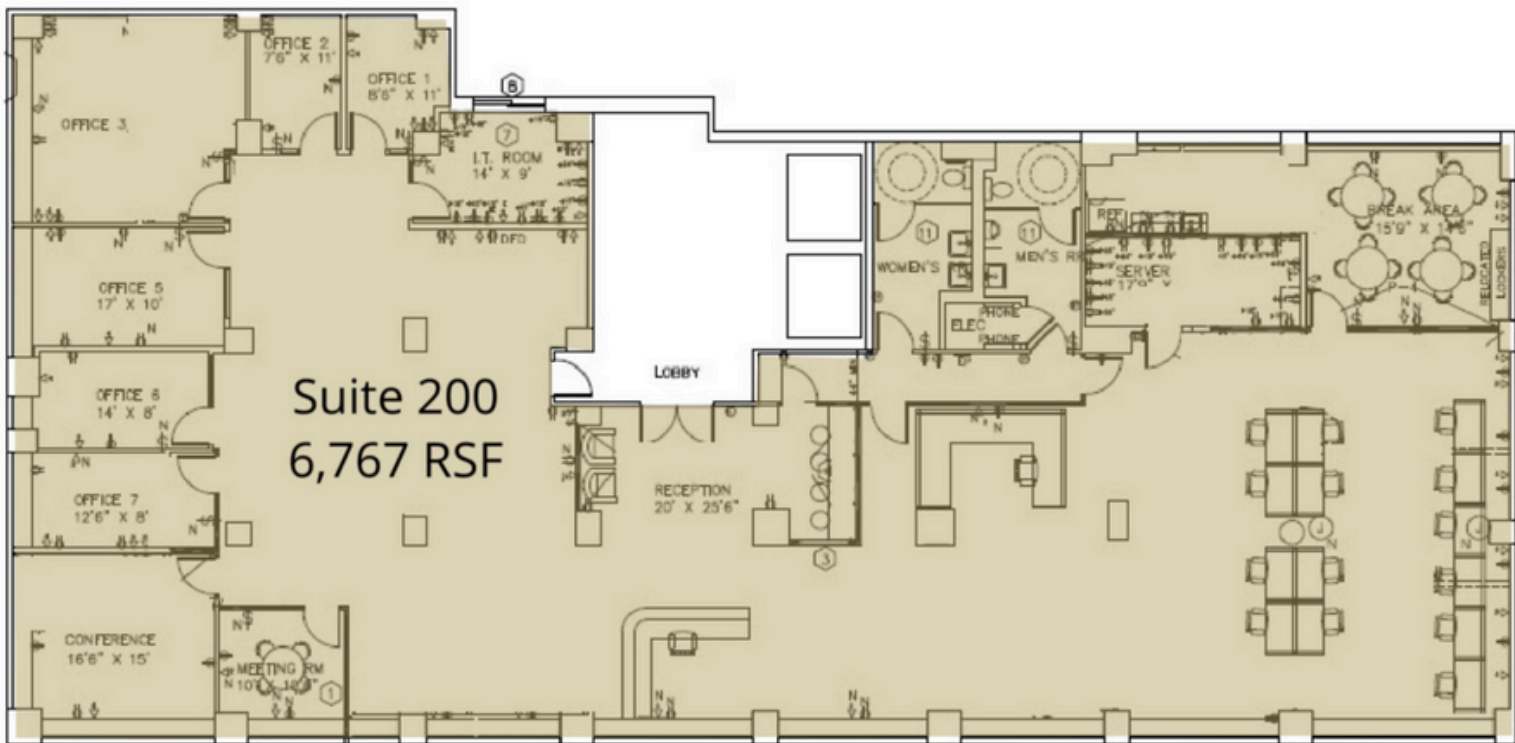

610 BUILDING

610 SW BROADWAY | PORTLAND, OR

SUITE 200: 6,767 RSF

FOR LEASING INFORMATION:

CARTER BEYL

Licensed in Oregon

503.522.2280

Carter@menasheproperties.com