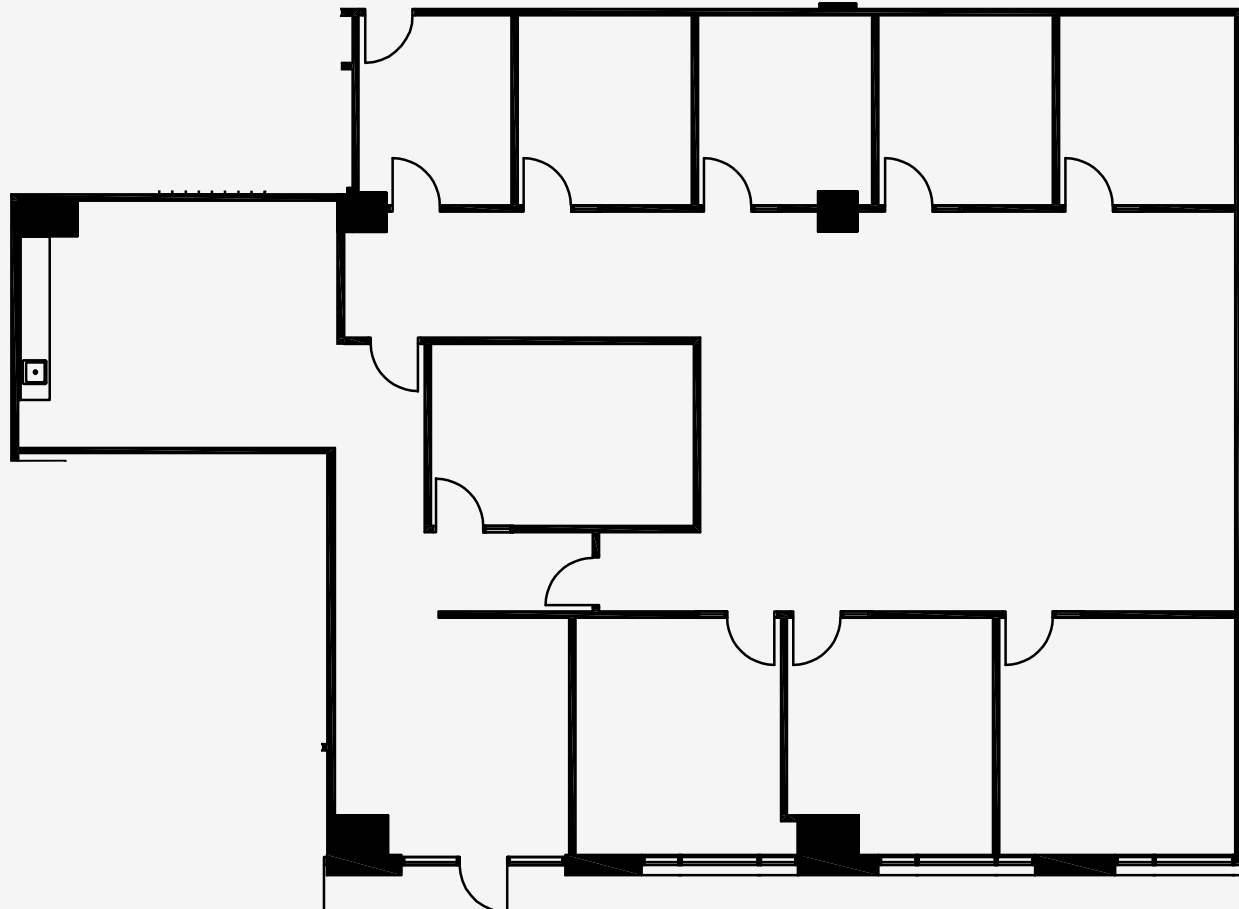

GAINNEY center

8601 NORTH SCOTTSDALE ROAD | SCOTTSDALE, AZ 85253

SUITE 130 | ±3,746 RSF

NEWMARK

PAT DEVINE

t 602-952-3859
patrick.devine@nmrk.com

MIKE GARLICK

t 602-952-3825
mike.garlick@nmrk.com