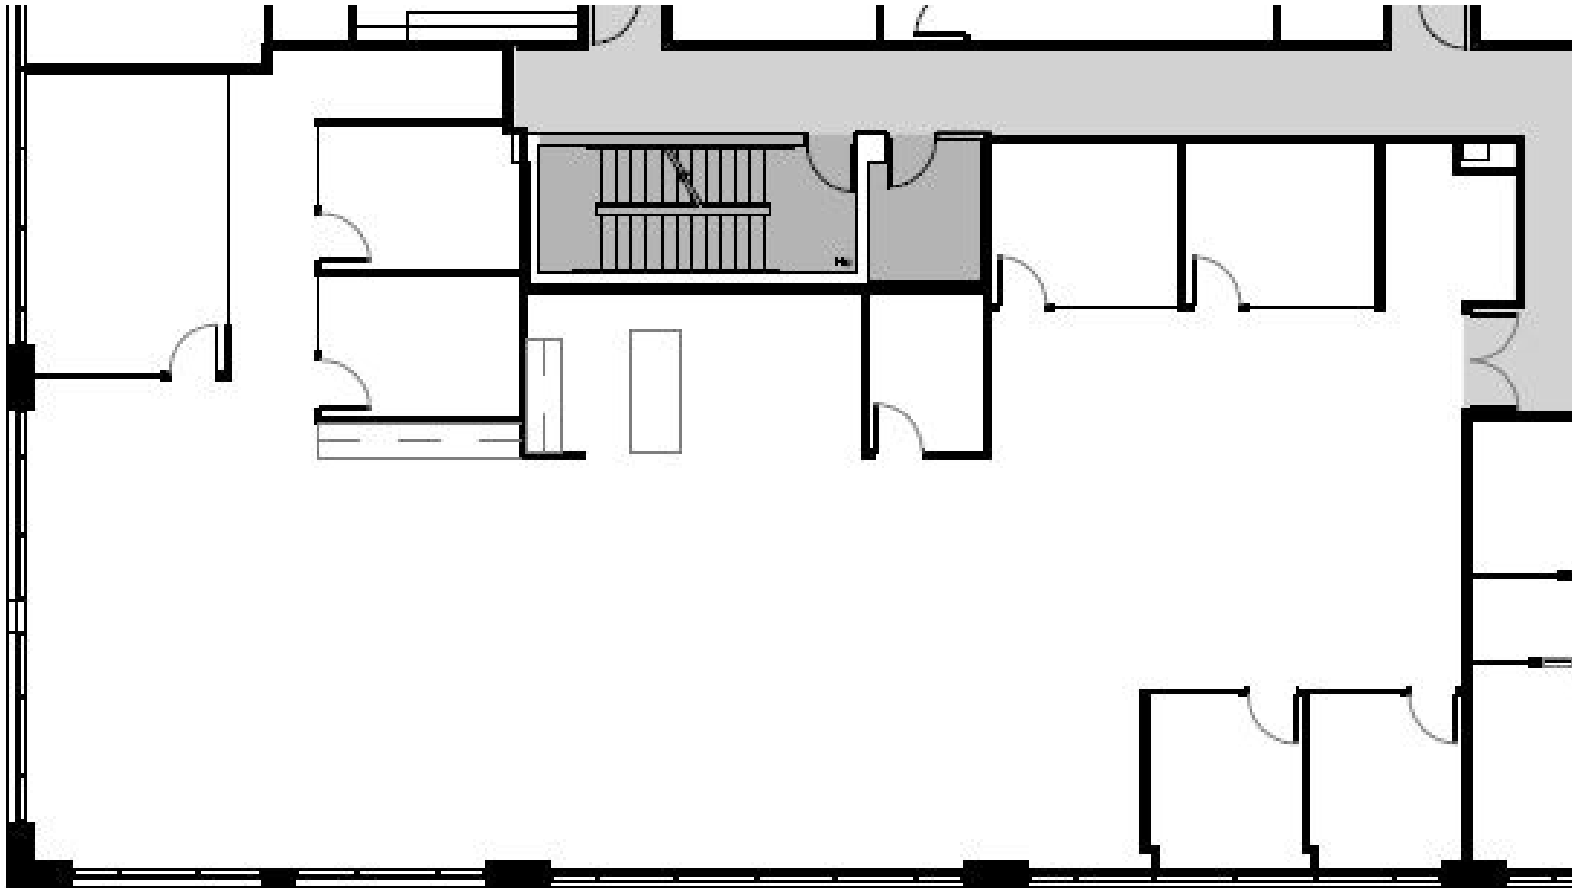

Suite 380

ELDORADO RIDGE III

4,853 RSF

10901 WEST 120TH AVENUE, BROOMFIELD CO 80021

PETER THOMAS
pthomas@lpc.com
303.324.0677

ANDREW PIEGRAS
apiegras@lpc.com
303.882.6591

Lincoln

Owner: Athena Partners, LLC
Management: