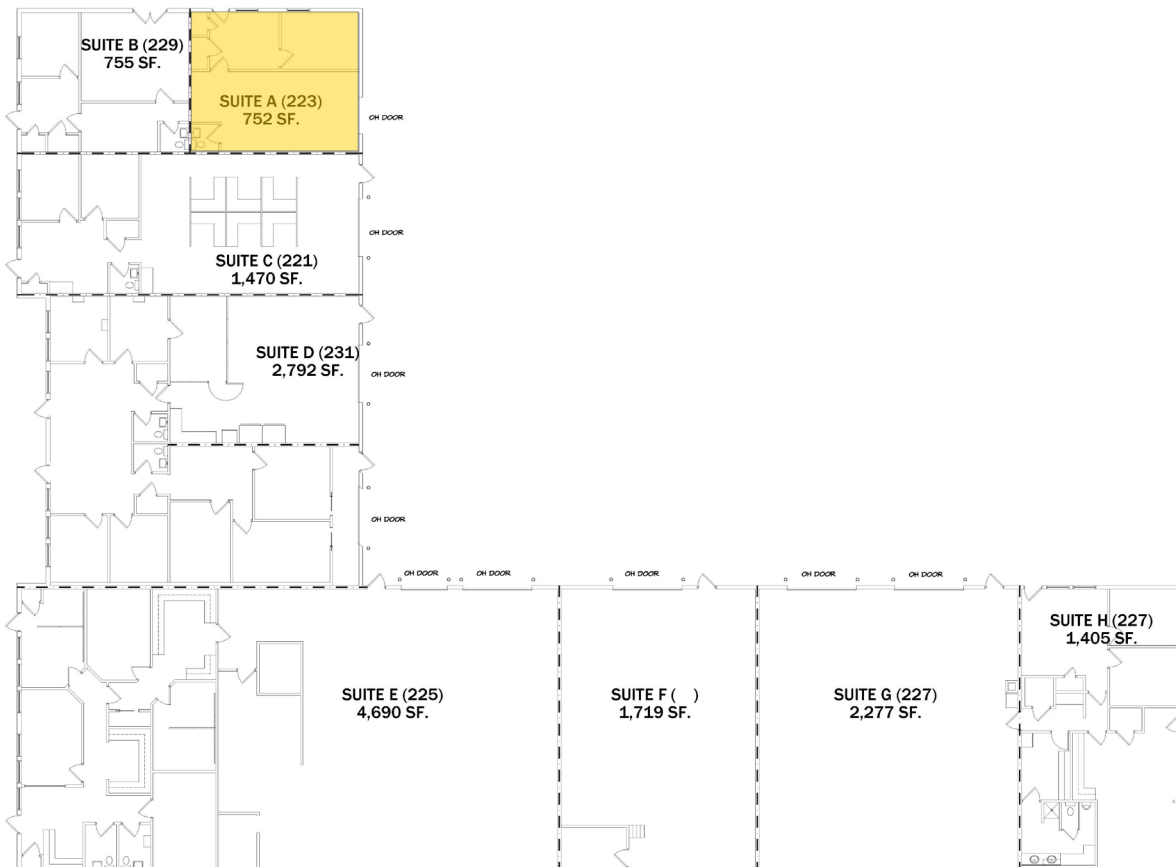

221 Pioneer Boulevard, Suite A

Springboro, Ohio 45066

Floor Plan

ApexCommercialGroup.com