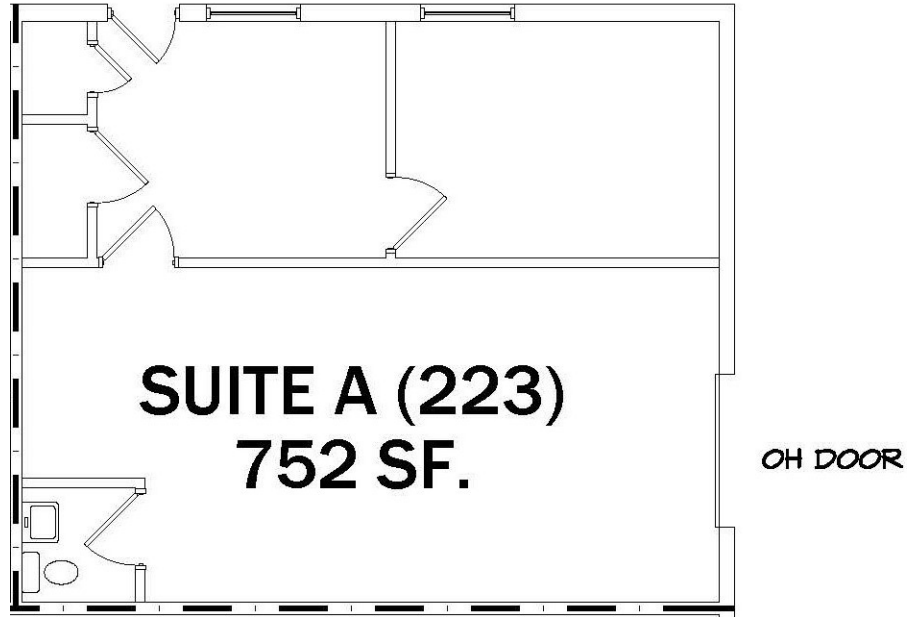

221 Pioneer Boulevard, Suite A

Springboro, Ohio 45066

Floor Plan

ApexCommercialGroup.com