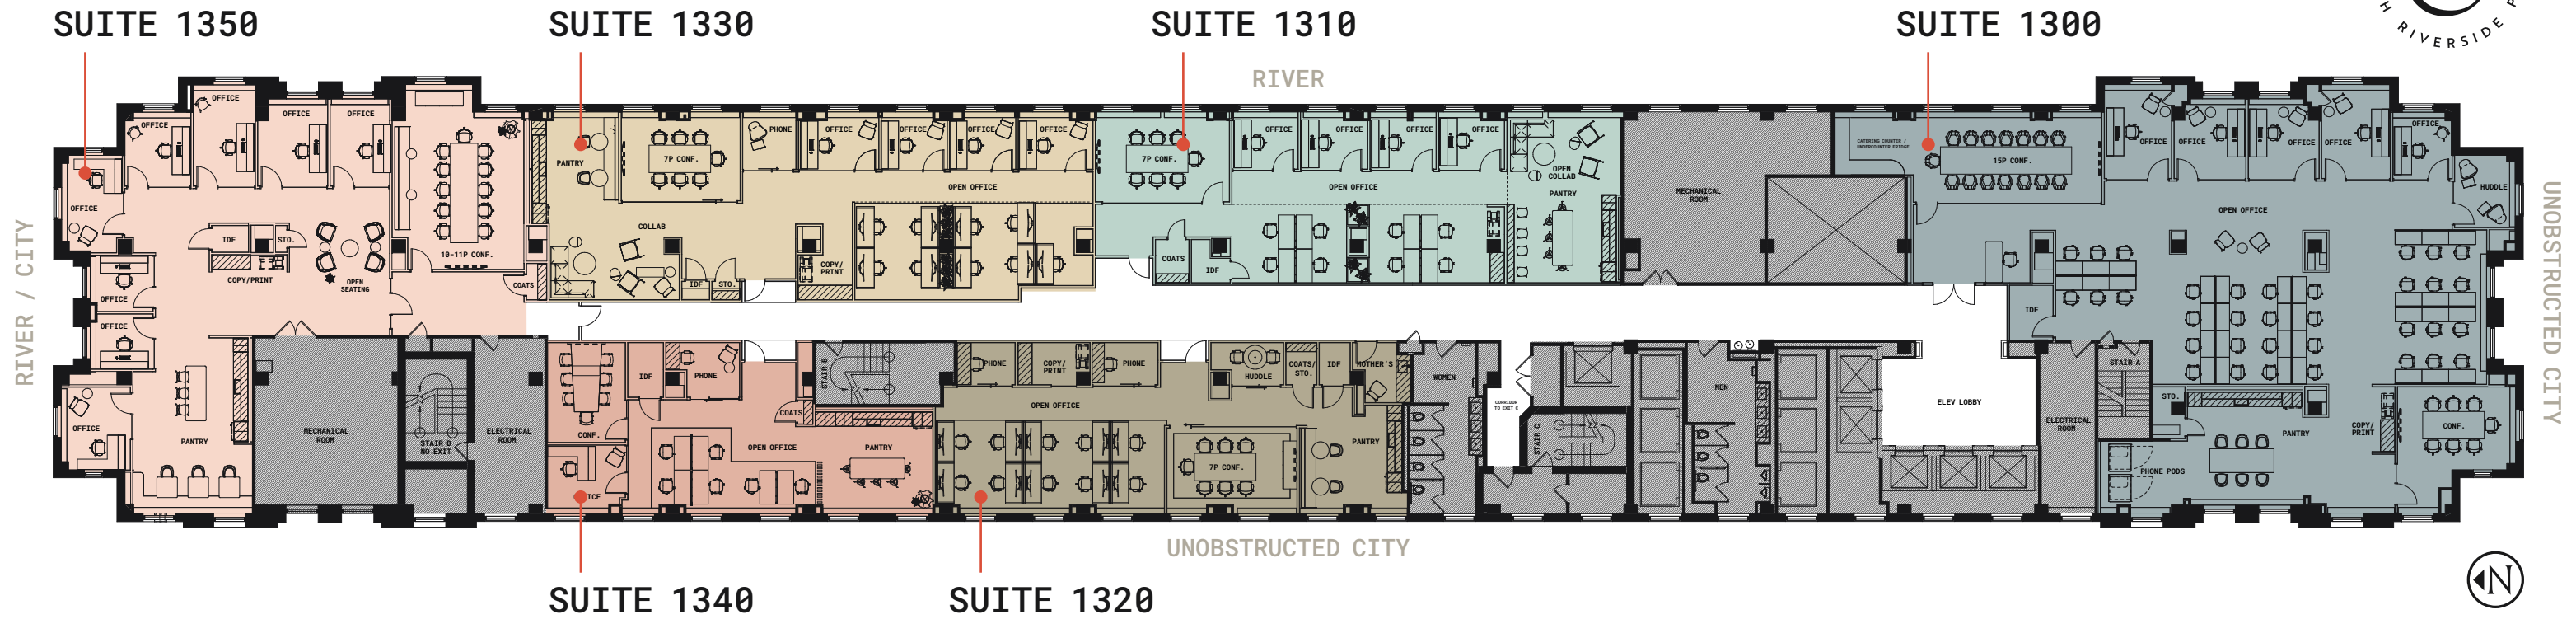

SPEC SUITES | FLOOR 13

SUITE 1350	
4,344 RSF	
OFFICE	
8	6' Workstations (Open Office)
3	Private Offices
MEETING SPACE	
1	Conference Room (10P)
1	Conference Room (5 - 6P)
2	Open Teaming Areas (Open Office)
AMENITY SPACE	
1	Pantry
SUPPORT SPACE	
2	Coat / Storage
1	IDF
1	Copy / Print

SUITE 1340	
1,843 RSF	
OFFICE	
6	6' Workstations (Open Office)
2	Private Offices
MEETING SPACE	
1	Huddle
1	Phone
AMENITY SPACE	
1	Pantry
SUPPORT SPACE	
1	Coat / Storage
1	IDF
1	Printer Station

SUITE 1330	
3,301 RSF	
OFFICE	
9	6' Workstations (Open Office)
4	Private Offices
MEETING SPACE	
1	Conference Room (7P)
1	Huddle (2P)
1	Phone
AMENITY SPACE	
1	Pantry
SUPPORT SPACE	
1	Coat / Storage
1	IDF
1	Copy / Print

SUITE 1320	
2,304 RSF	
OFFICE	
10	6' Workstations (Open Office)
MEETING SPACE	
1	Conference Room (8P)
2	Huddle (2P)
2	Phone
AMENITY SPACE	
1	Pantry
SUPPORT SPACE	
1	Coat / Storage
1	IDF
1	Printer Station

SUITE 1310	
2,747 RSF	
OFFICE	
12	5' Workstations (Open Office)
3	Private Offices
MEETING SPACE	
1	Conference Room (10P)
AMENITY SPACE	
1	Pantry
SUPPORT SPACE	
1	General Storage
1	IDF
1	Copy / Production