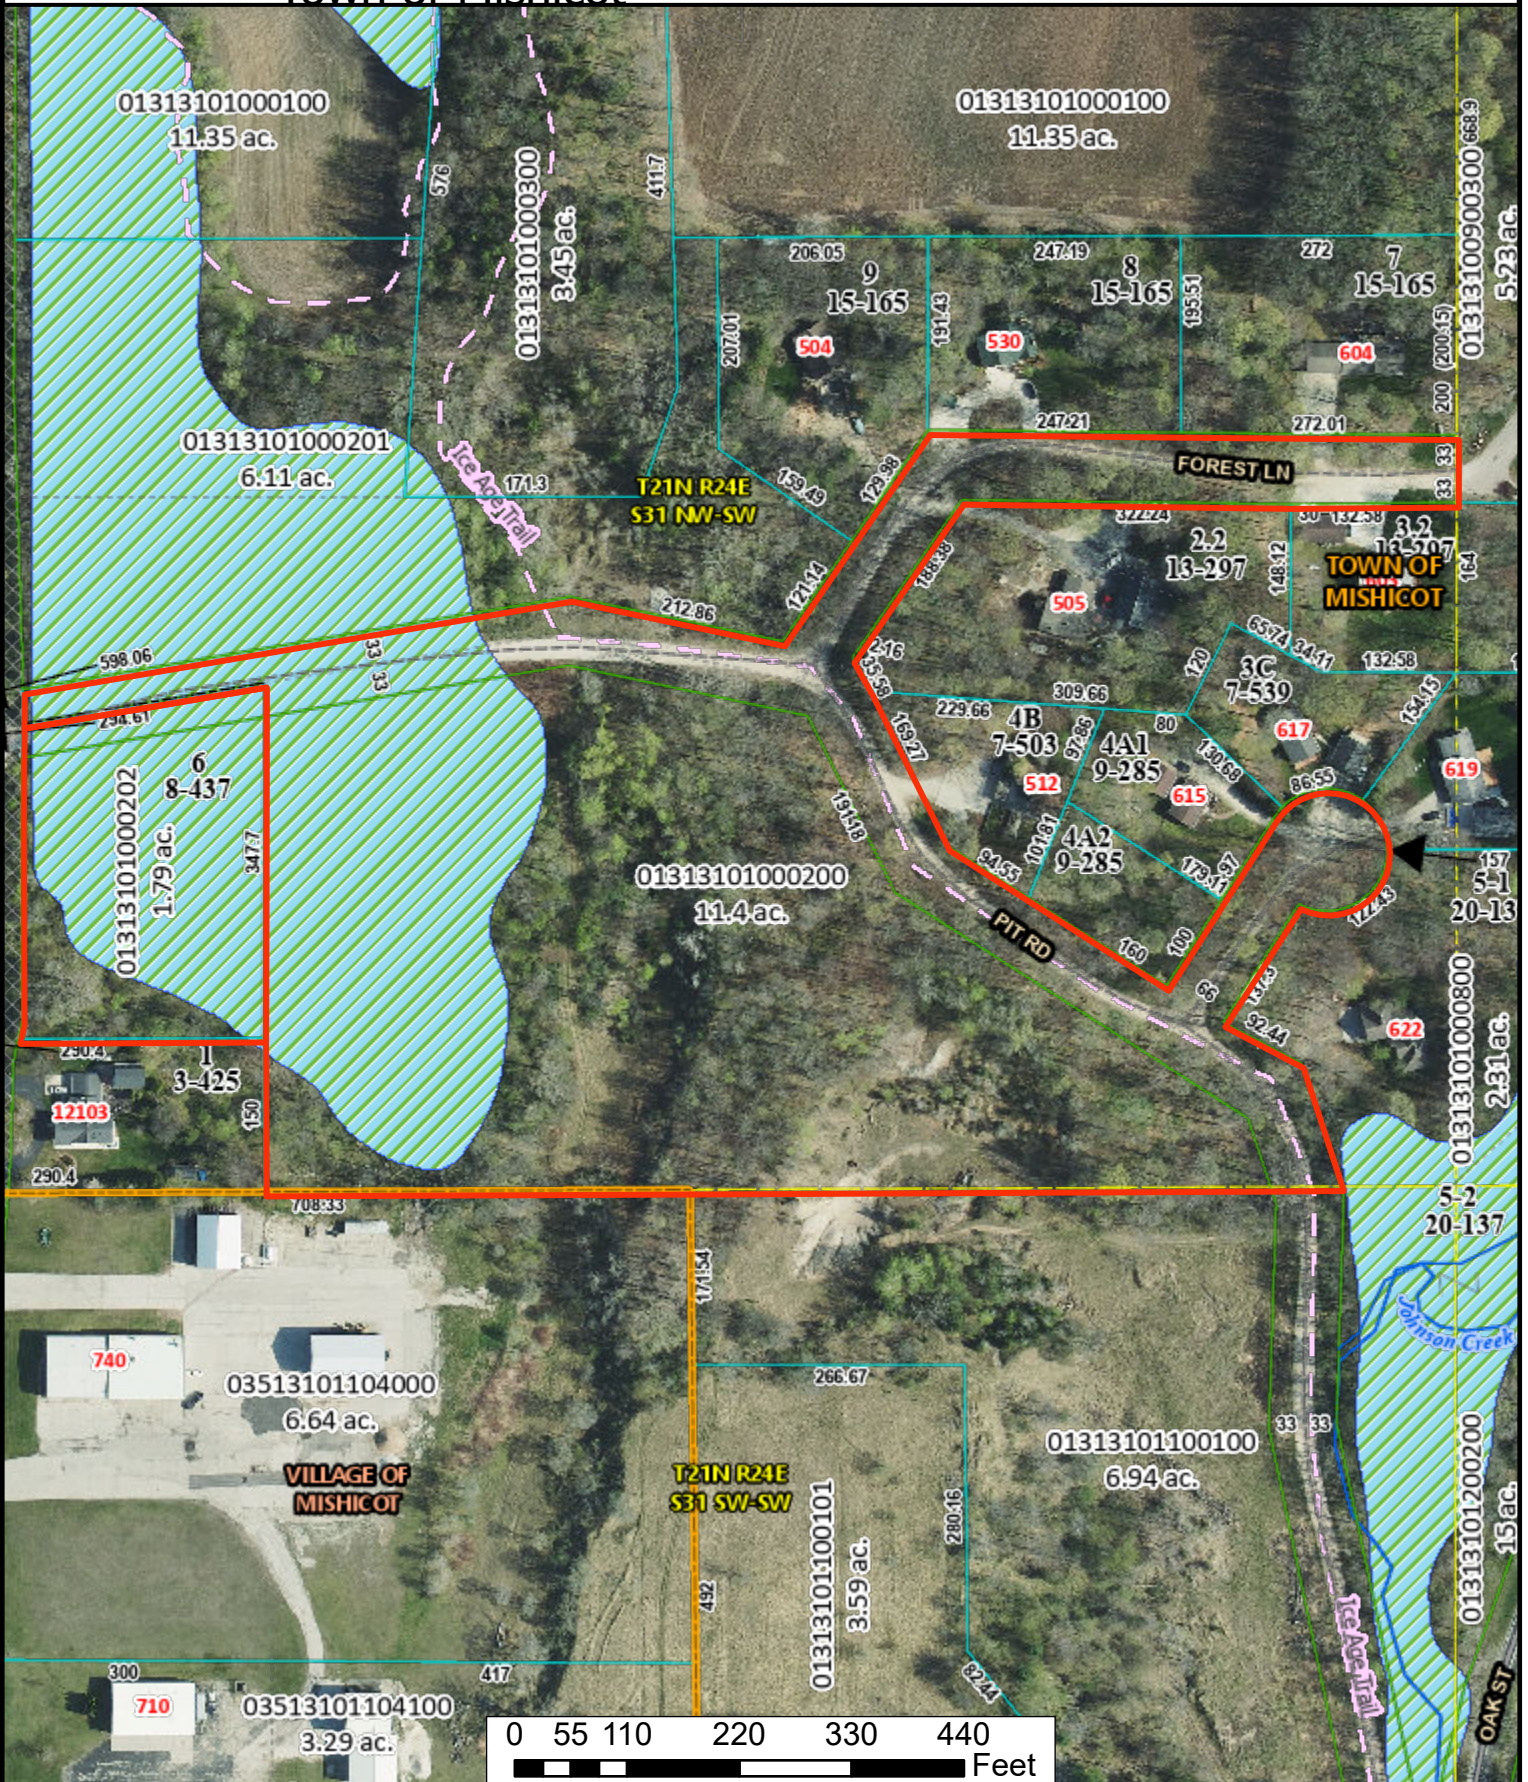

Wetland Map 13.19 Acres Pit Rd & Forest Ln Town of Mishicot

Author:
Date Printed: 6/19/2026

The burden for determining fitness for use rests entirely upon the user of this website. Manitowoc County and its co-producers will not be liable in any way for accuracy of the data and they assume no responsibility for direct, indirect, consequential, or other damages.