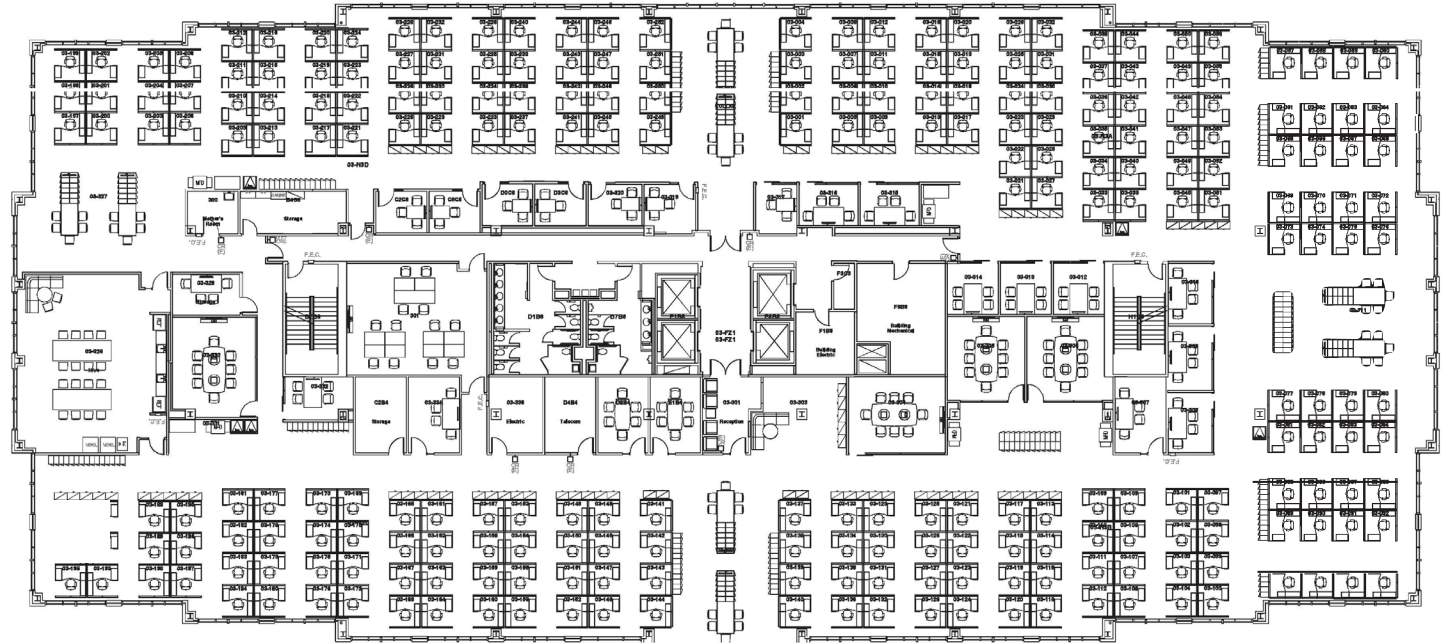

PRIMERA TOWERS

5

255 PRIMERA BOULEVARD

- 198,925 s.f. - Energy Star Certified
- 6 stories
- Built in 1998 - Brighthouse and Level 3 as providers
- On-site management

Suite	Size (r.s.f.)
300	32,936 s.f.

PARMENTER REALTY PARTNERS