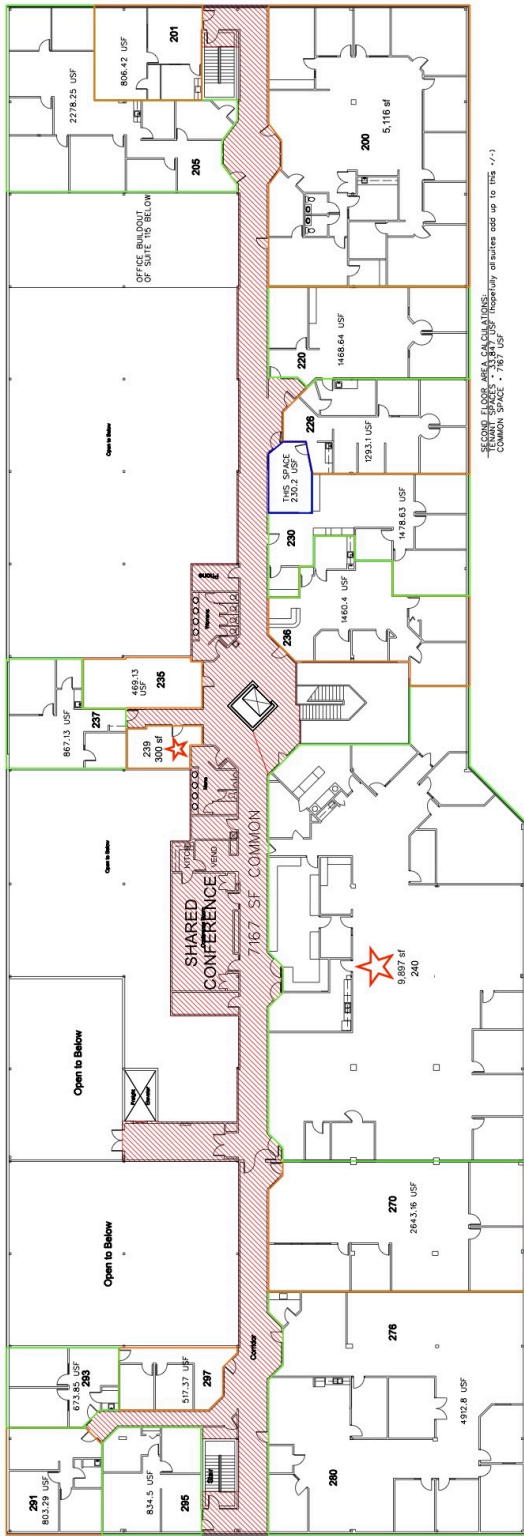

SUITE FLOOR PLAN

4595 BROADMOOR AVE

2ND FLOOR

1ST FLOOR