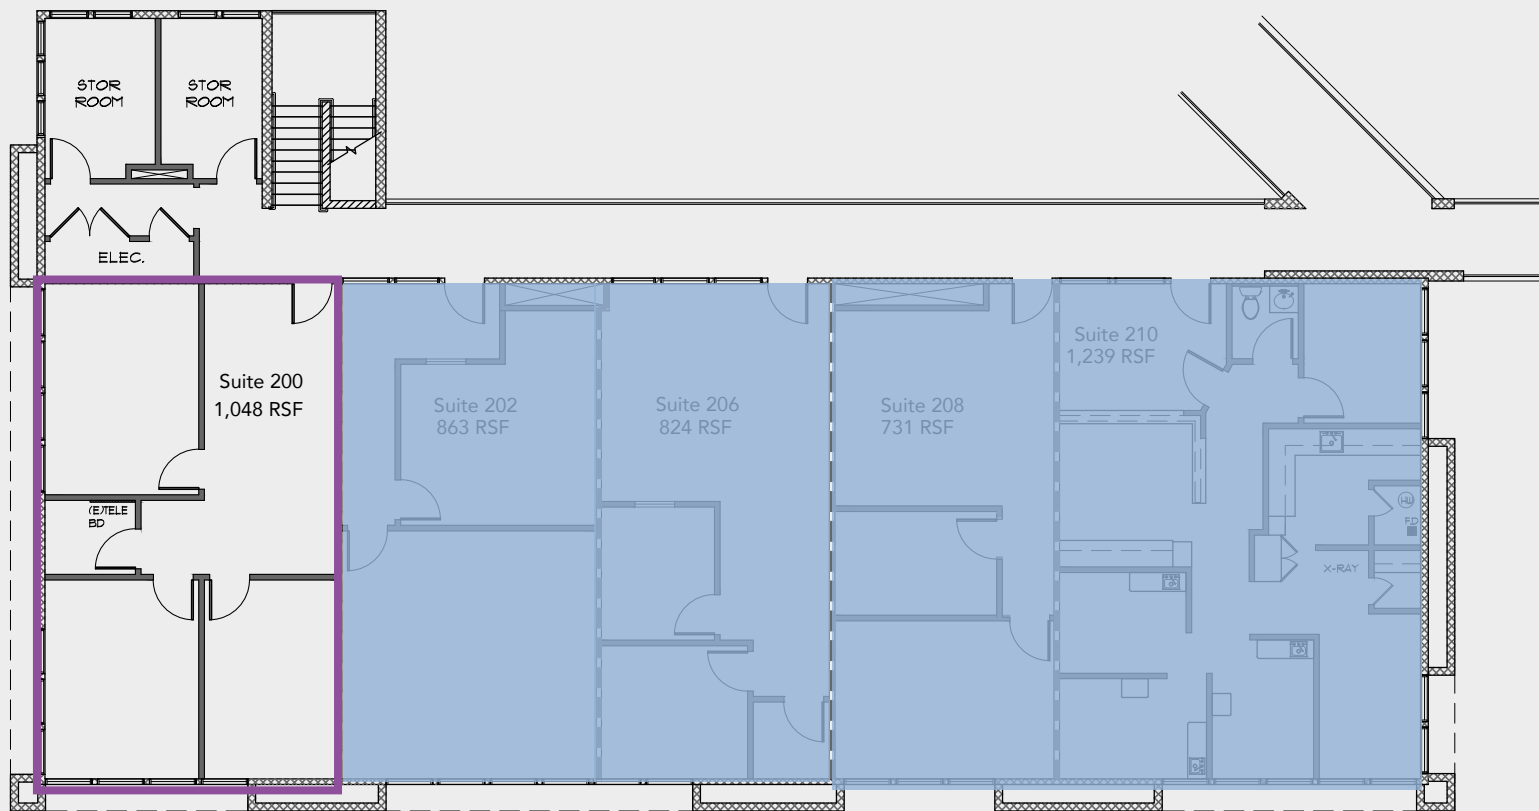

1710 W. CAMERON AVE.

Suite Square Feet

200 1,048 SF

Suite 200

2ND FLOOR