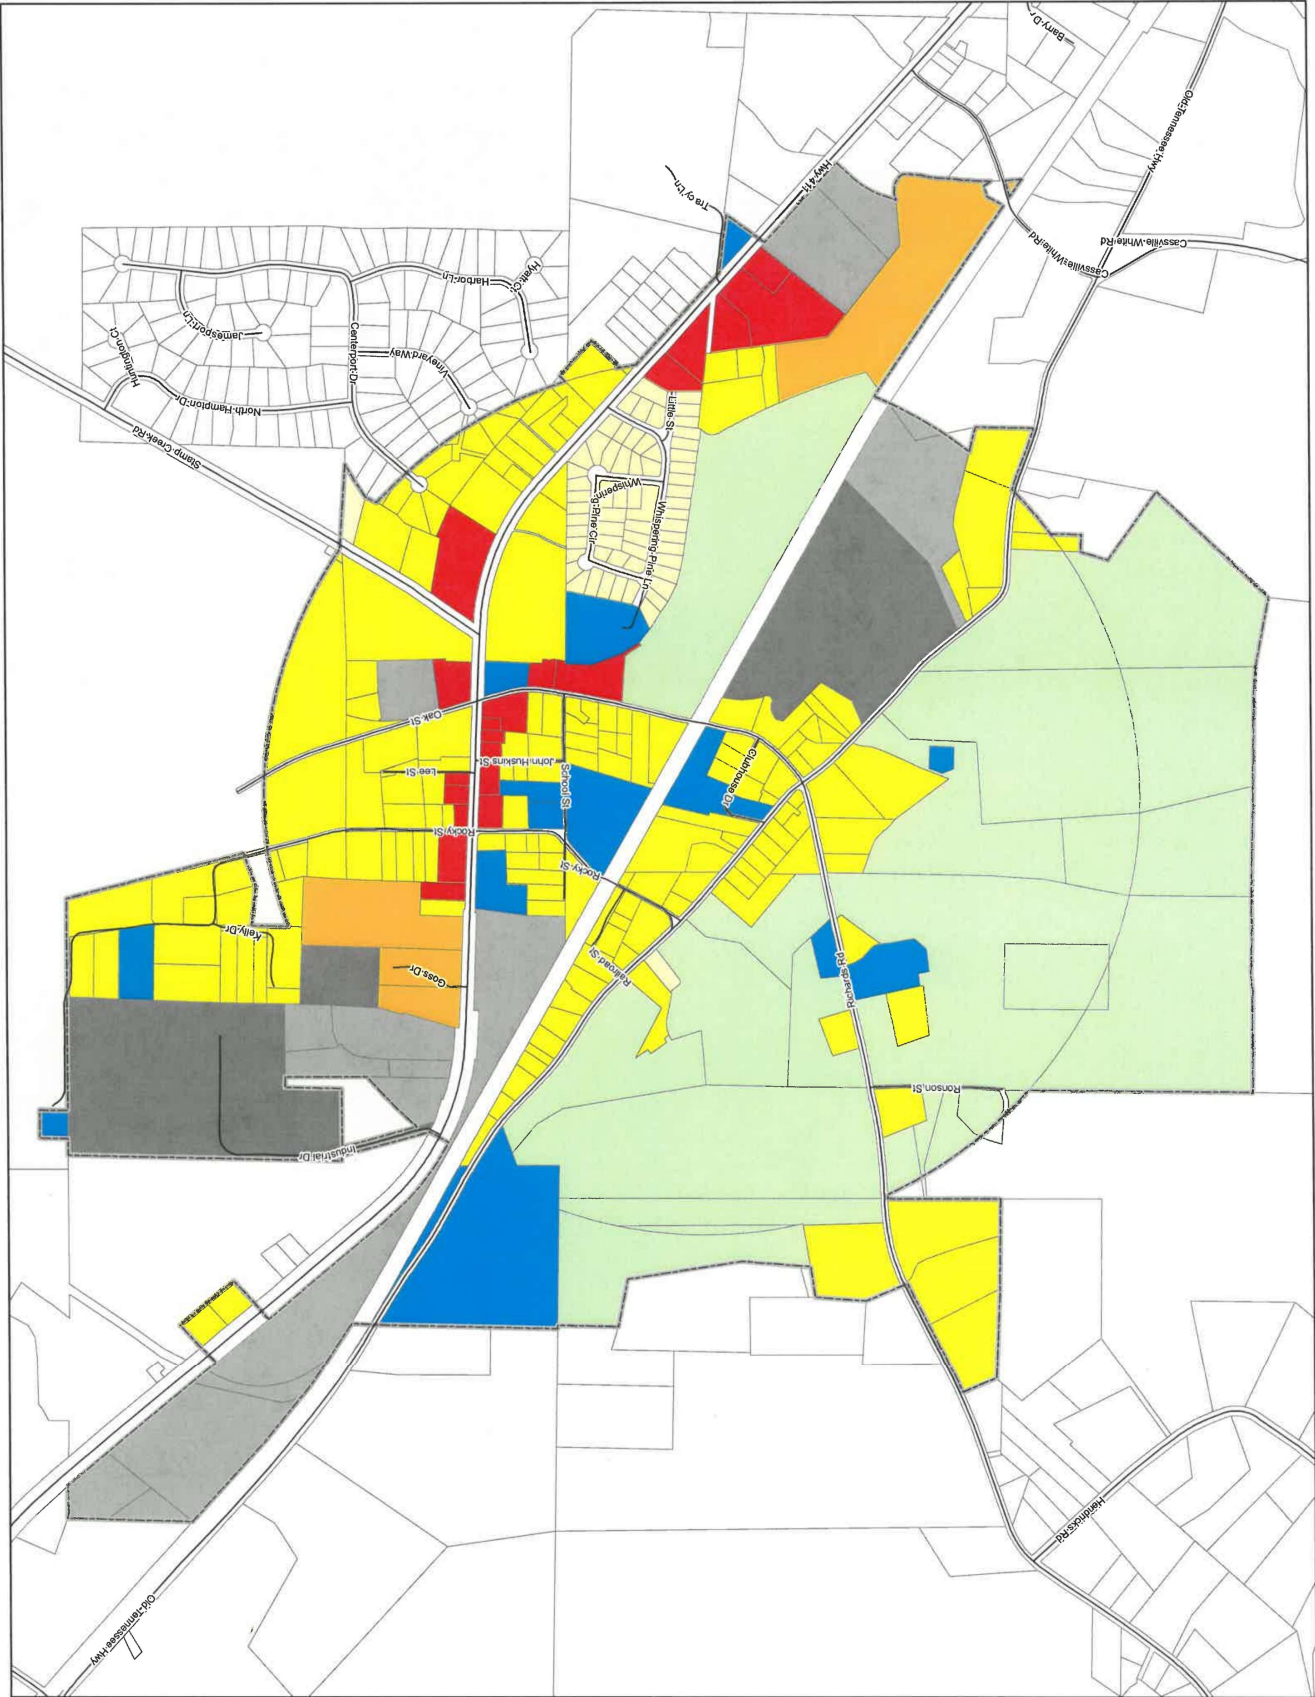

City of White - Zoning Map

Zone Districts

- A-1
- C-1
- C-2
- IND-G
- IND-H
- IND-P
- PUD
- R-1
- R-2
- R-3
- R-4
- O-I
- Unincorporated, Bartow County Parcel

1 inch = 750 feet

This is a product of the Northwest Georgia Regional Commission Geographic Information System Services, 503 West Wough Street, Dalton, Georgia 30720, (706) 272-2300, www.nwgrc.org. This map is a representation of features displayed and does not constitute a legal representation of any one feature. This product may not be used or reproduced without the NWGR logo, name and disclaimer being displayed.