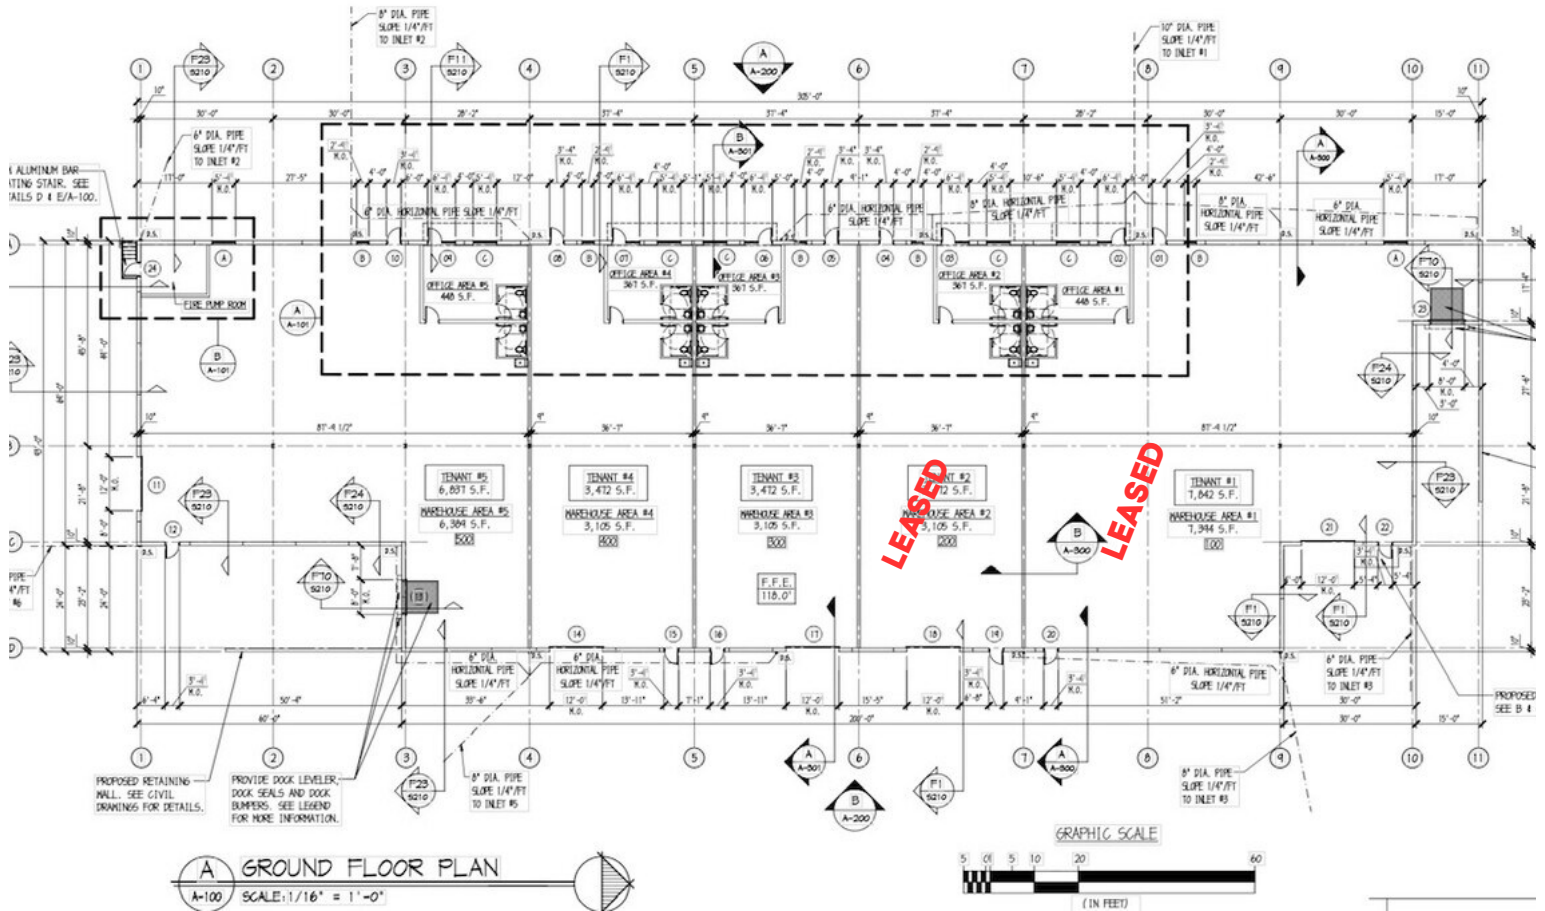

17 CPL LUIGI MARCIANTE JR MEMORIAL DRIVE

JACKSON NJ

3,472 - 13,781 SQF AVAILABLE