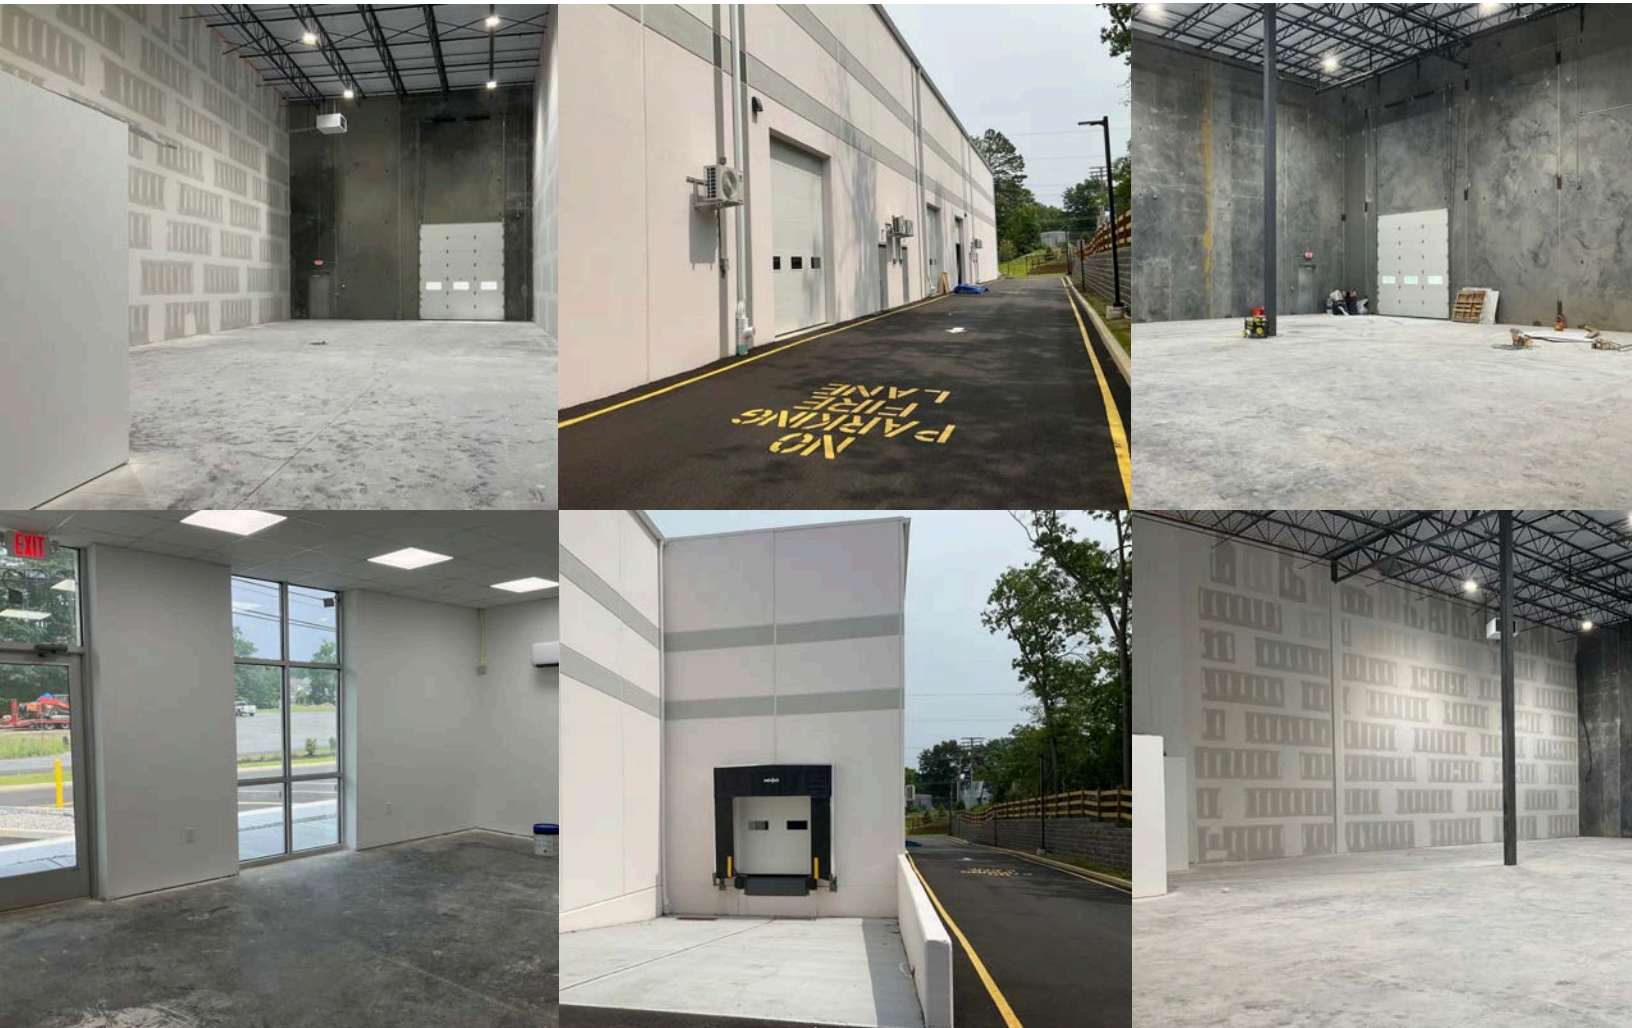

17 CPL LUIGI MARCIANTE JR MEMORIAL DRIVE JACKSON NJ

3,472 - 13,781 SQF AVAILABLE