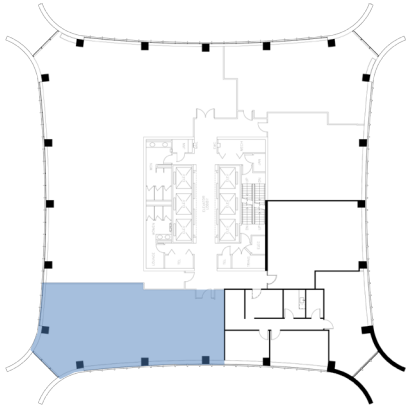

1 LANDMARK SQ

6TH FLOOR - 2,129 RSF
STAMFORD, CT

Contact Our Leasing Team:

Larry Kwiat
[203-363-2341](tel:203-363-2341)
larry.kwiat@reckson.com

Willard Overlock
[914-872-4729](tel:914-872-4729)
willard.overlock@reckson.com

RECKSON
www.reckson.com