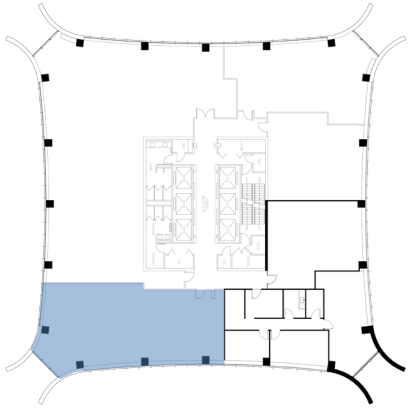

RECKSON
www.reckson.com

1 LANDMARK SQ

6TH FLOOR - 2,129 RSF
STAMFORD, CT

Contact Our Leasing Team:

Larry Kwiat
203-363-2341
larry.kwiat@reckson.com

Willard Overlock
914-872-4729
willard.overlock@reckson.com