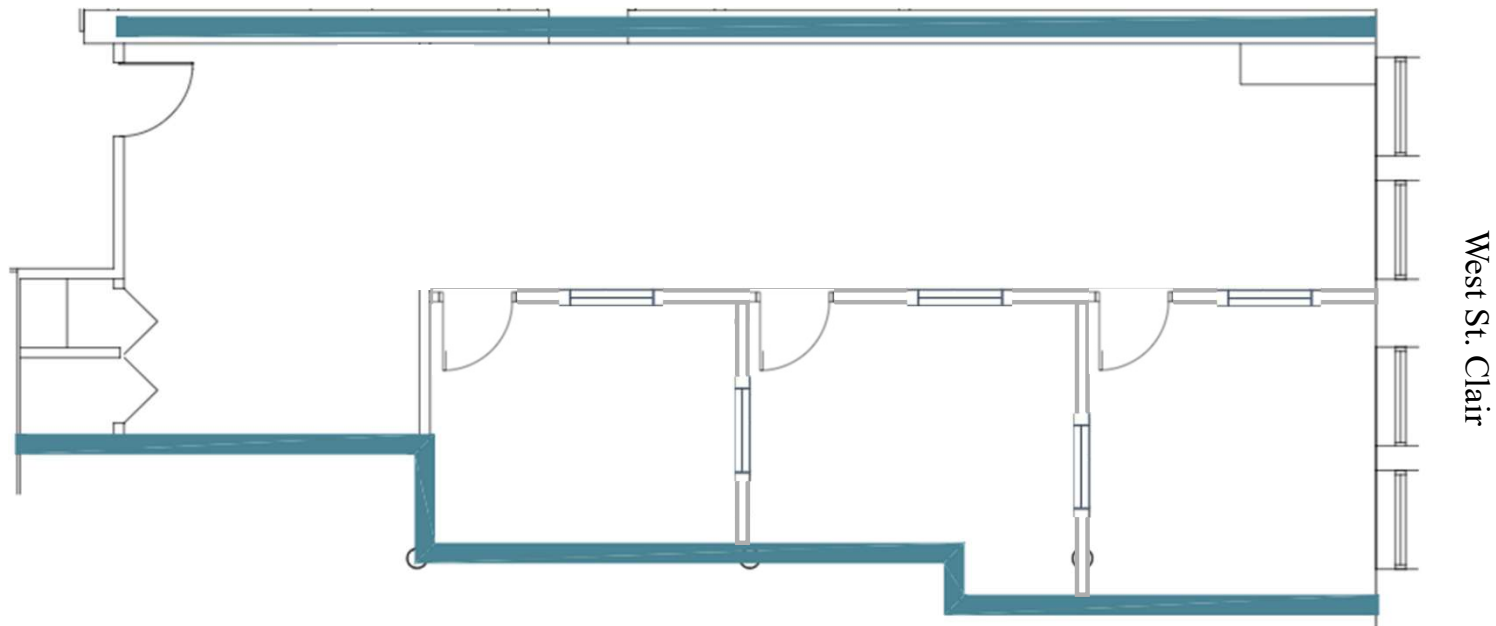

# Hoyt Block Building

700 W St. Clair Avenue | Cleveland, OH 44113

<b>Suite 318</b>	<b>1,243 Square Feet</b>
Three glass walled offices and reception	

Scroll to next page for contiguous suite(s)

# Hoyt Block Building

700 W St. Clair Avenue | Cleveland, OH 44113

**Contiguous 3<sup>rd</sup> Floor**

**971 - 11,433 Square Feet**

Suite	Size
302	1,286
310	4,041
312	2,355
316	1,537
318	1,243
320	971