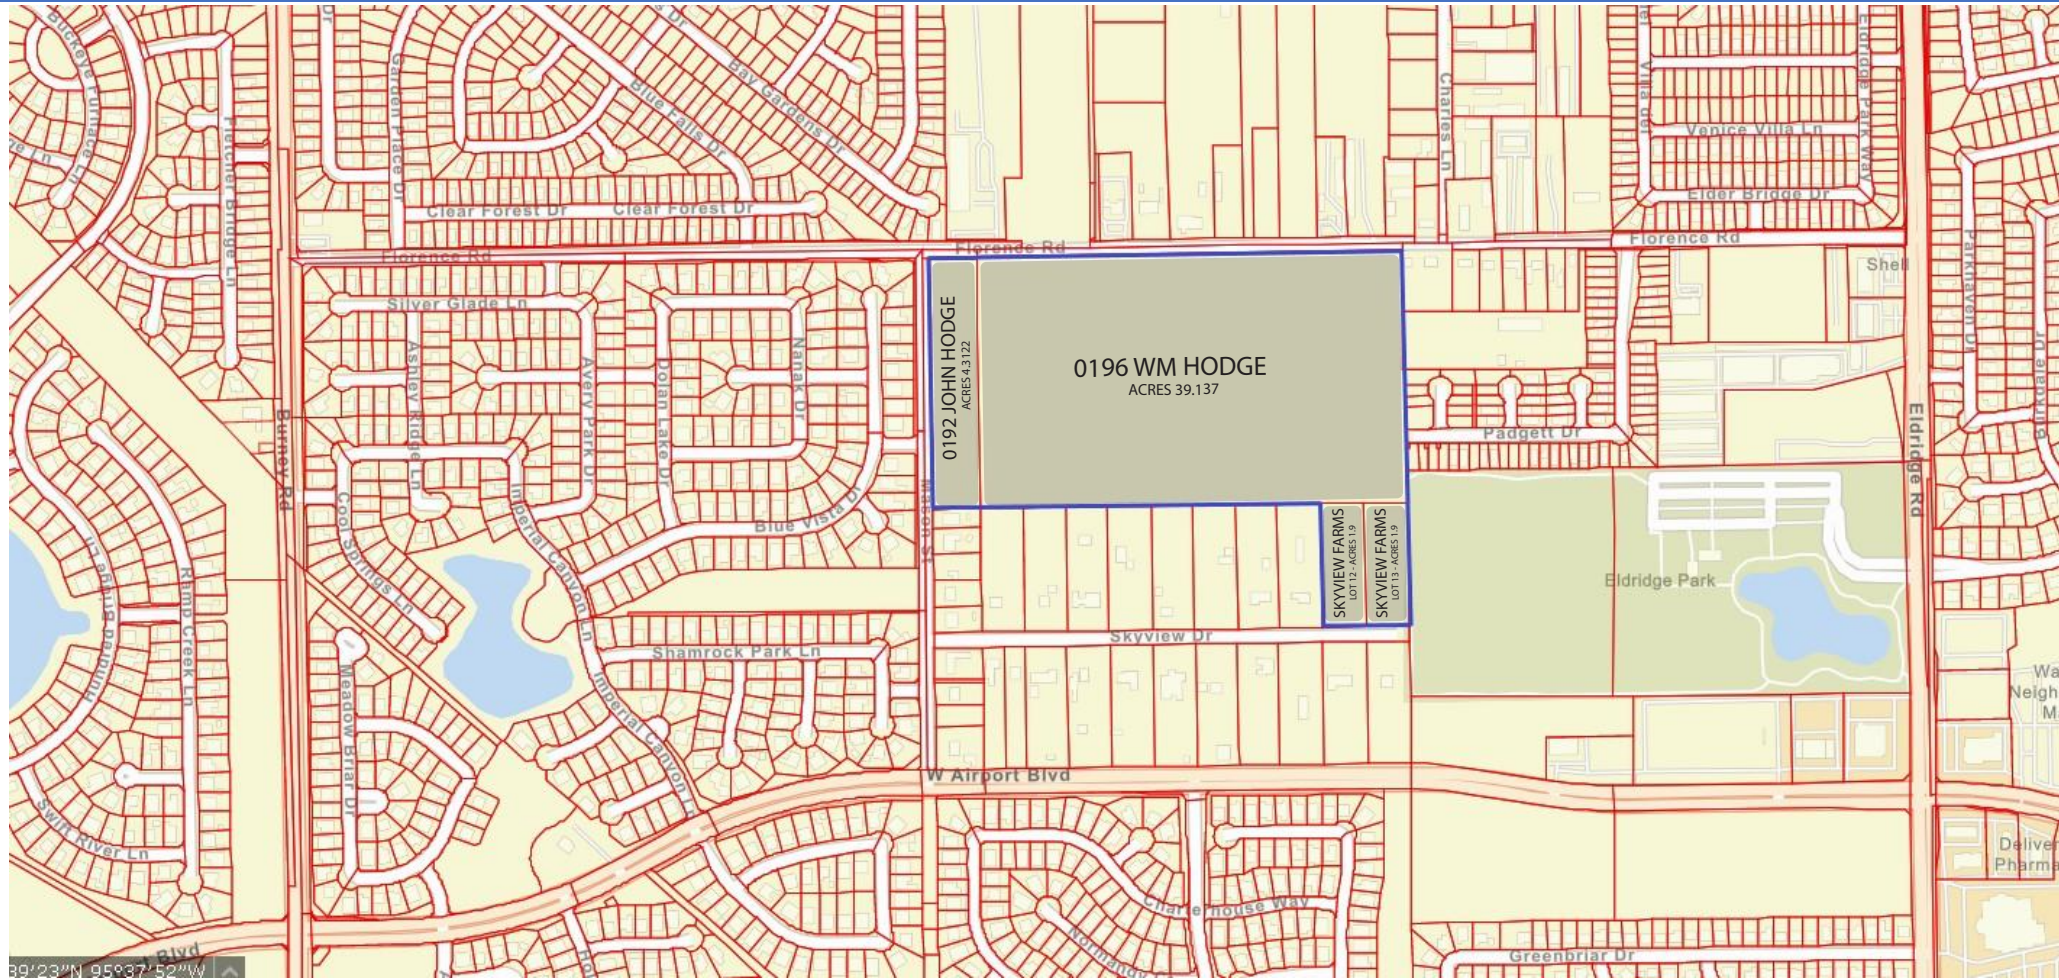

LAND KIT

Located at the intersection of Florence Rd and Mason Rd, Fort Bend County, Texas 77498

EXCLUSIVE SALES AND MARKETING BY

ANN/MAX
Real Estate

DESIGNED BY

PROJECT NAME

Located at the intersection of Florence Rd and Mason Rd, Fort Bend County, Texas 77498

SKYVIEW

SUGAR LAND

SITE PLAN (DRAFT 1)

Located at the intersection of Florence Rd and Mason Rd, Fort Bend County, Texas 77498

SITE PLAN (DRAFT 2)

Located at the intersection of Florence Rd and Mason Rd, Fort Bend County, Texas 77498

3DRENDER

Located at the intersection of Florence Rd and Mason Rd, Fort Bend County, Texas 77498

FBCAD MAP

Located at the intersection of Florence Rd and Mason Rd, Fort Bend County, Texas 77498

FLOODPLAIN MAP

Located at the intersection of Florence Rd and Mason Rd, Fort Bend County, Texas 77498

BIRD'S EYE VIEW

Located at the intersection of Florence Rd and Mason Rd, Fort Bend County, Texas 77498