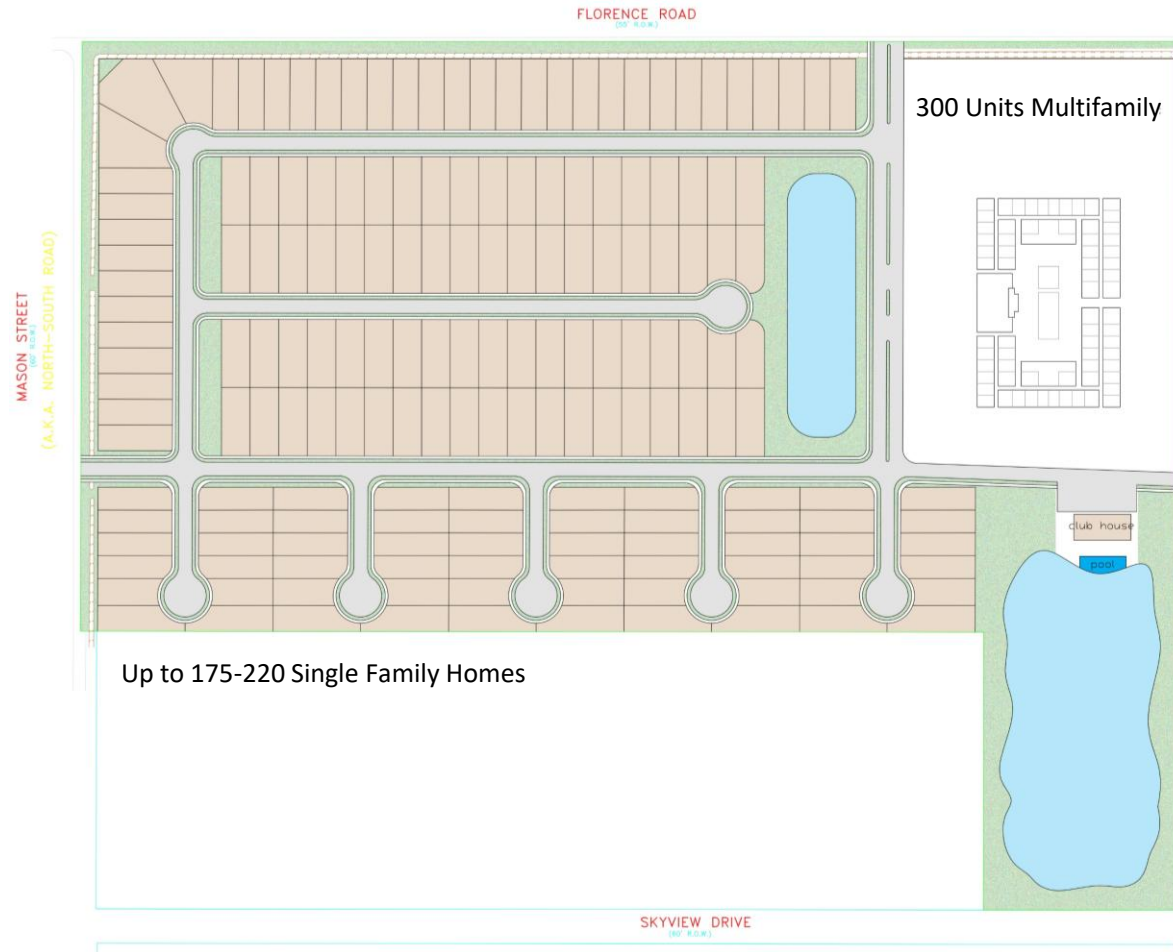

LAND KIT

Located at the intersection of Florence Rd and Mason Rd, Fort Bend County, Texas 77498

EXCLUSIVE SALES AND MARKETING BY

ANN/MAX
Real Estate

DESIGNED BY

PROJECT NAME

Located at the intersection of Florence Rd and Mason Rd, Fort Bend County, Texas 77498

SKYVIEW

SUGAR LAND

SITE PLAN (DRAFT 1)

Located at the intersection of Florence Rd and Mason Rd, Fort Bend County, Texas 77498

SITE PLAN (DRAFT 2)

Located at the intersection of Florence Rd and Mason Rd, Fort Bend County, Texas 77498