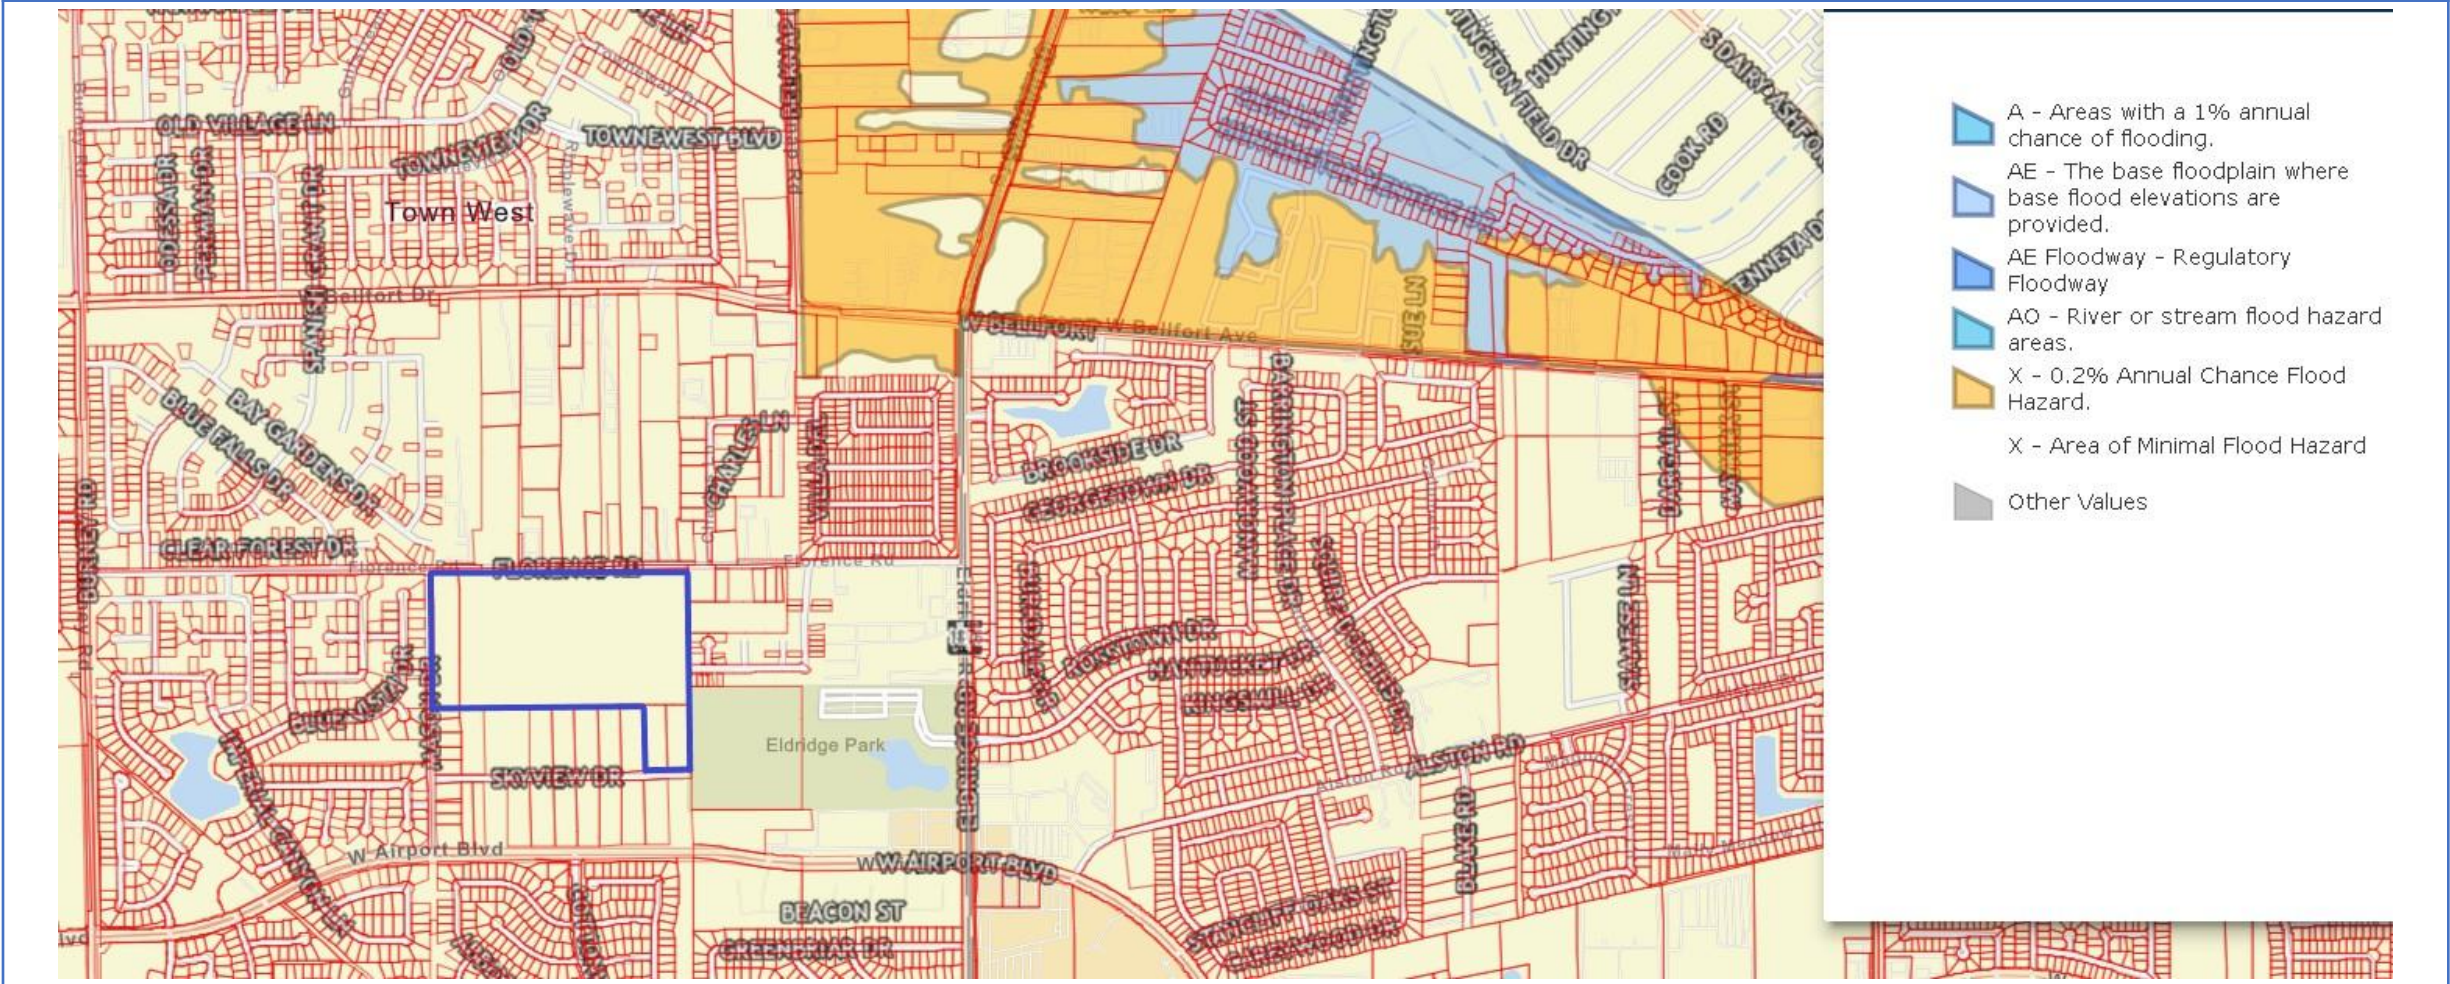

SKYVIEW

SUGAR LAND

SITE PLAN (DRAFT 1)

Located at the intersection of Florence Rd and Mason Rd, Fort Bend County, Texas 77498

SITE PLAN (DRAFT 2)

Located at the intersection of Florence Rd and Mason Rd, Fort Bend County, Texas 77498

3DRENDER

Located at the intersection of Florence Rd and Mason Rd, Fort Bend County, Texas 77498

FBCAD MAP

Located at the intersection of Florence Rd and Mason Rd, Fort Bend County, Texas 77498

FLOODPLAIN MAP

Located at the intersection of Florence Rd and Mason Rd, Fort Bend County, Texas 77498

BIRD'S EYE VIEW

Located at the intersection of Florence Rd and Mason Rd, Fort Bend County, Texas 77498