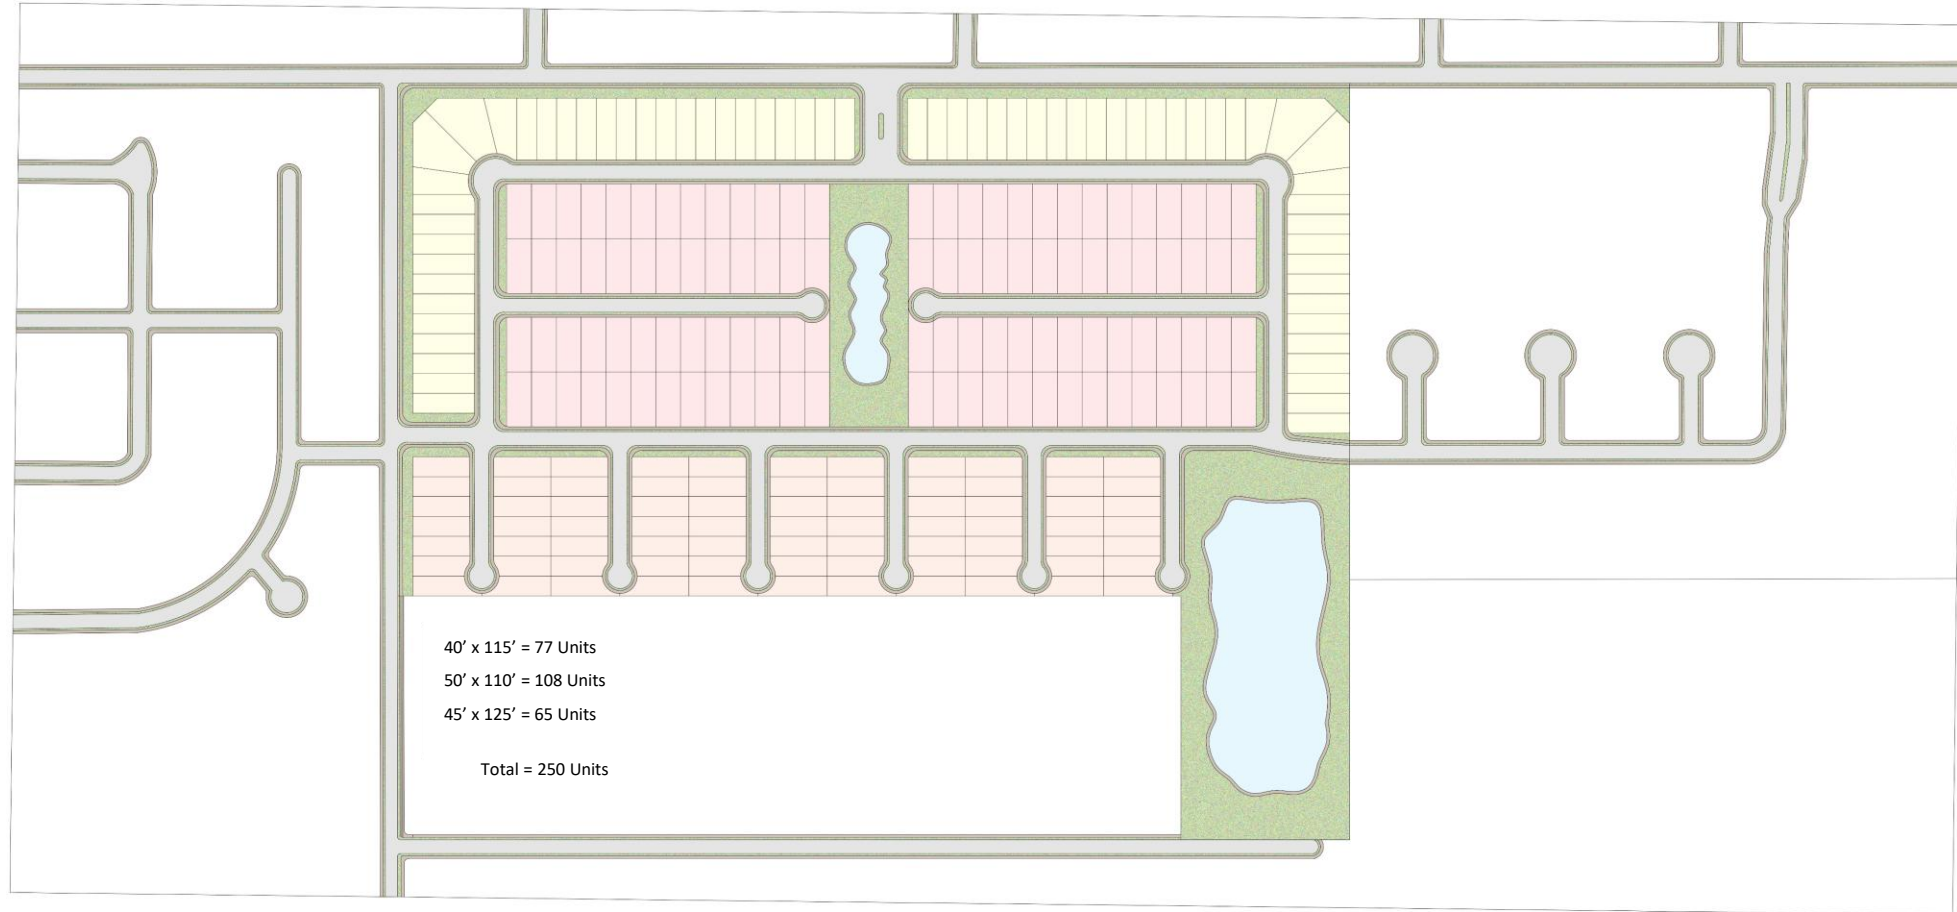

SKYVIEW

SUGAR LAND

SITE PLAN (DRAFT 1)

Located at the intersection of Florence Rd and Mason Rd, Fort Bend County, Texas 77498

SITE PLAN (DRAFT 2)

Located at the intersection of Florence Rd and Mason Rd, Fort Bend County, Texas 77498