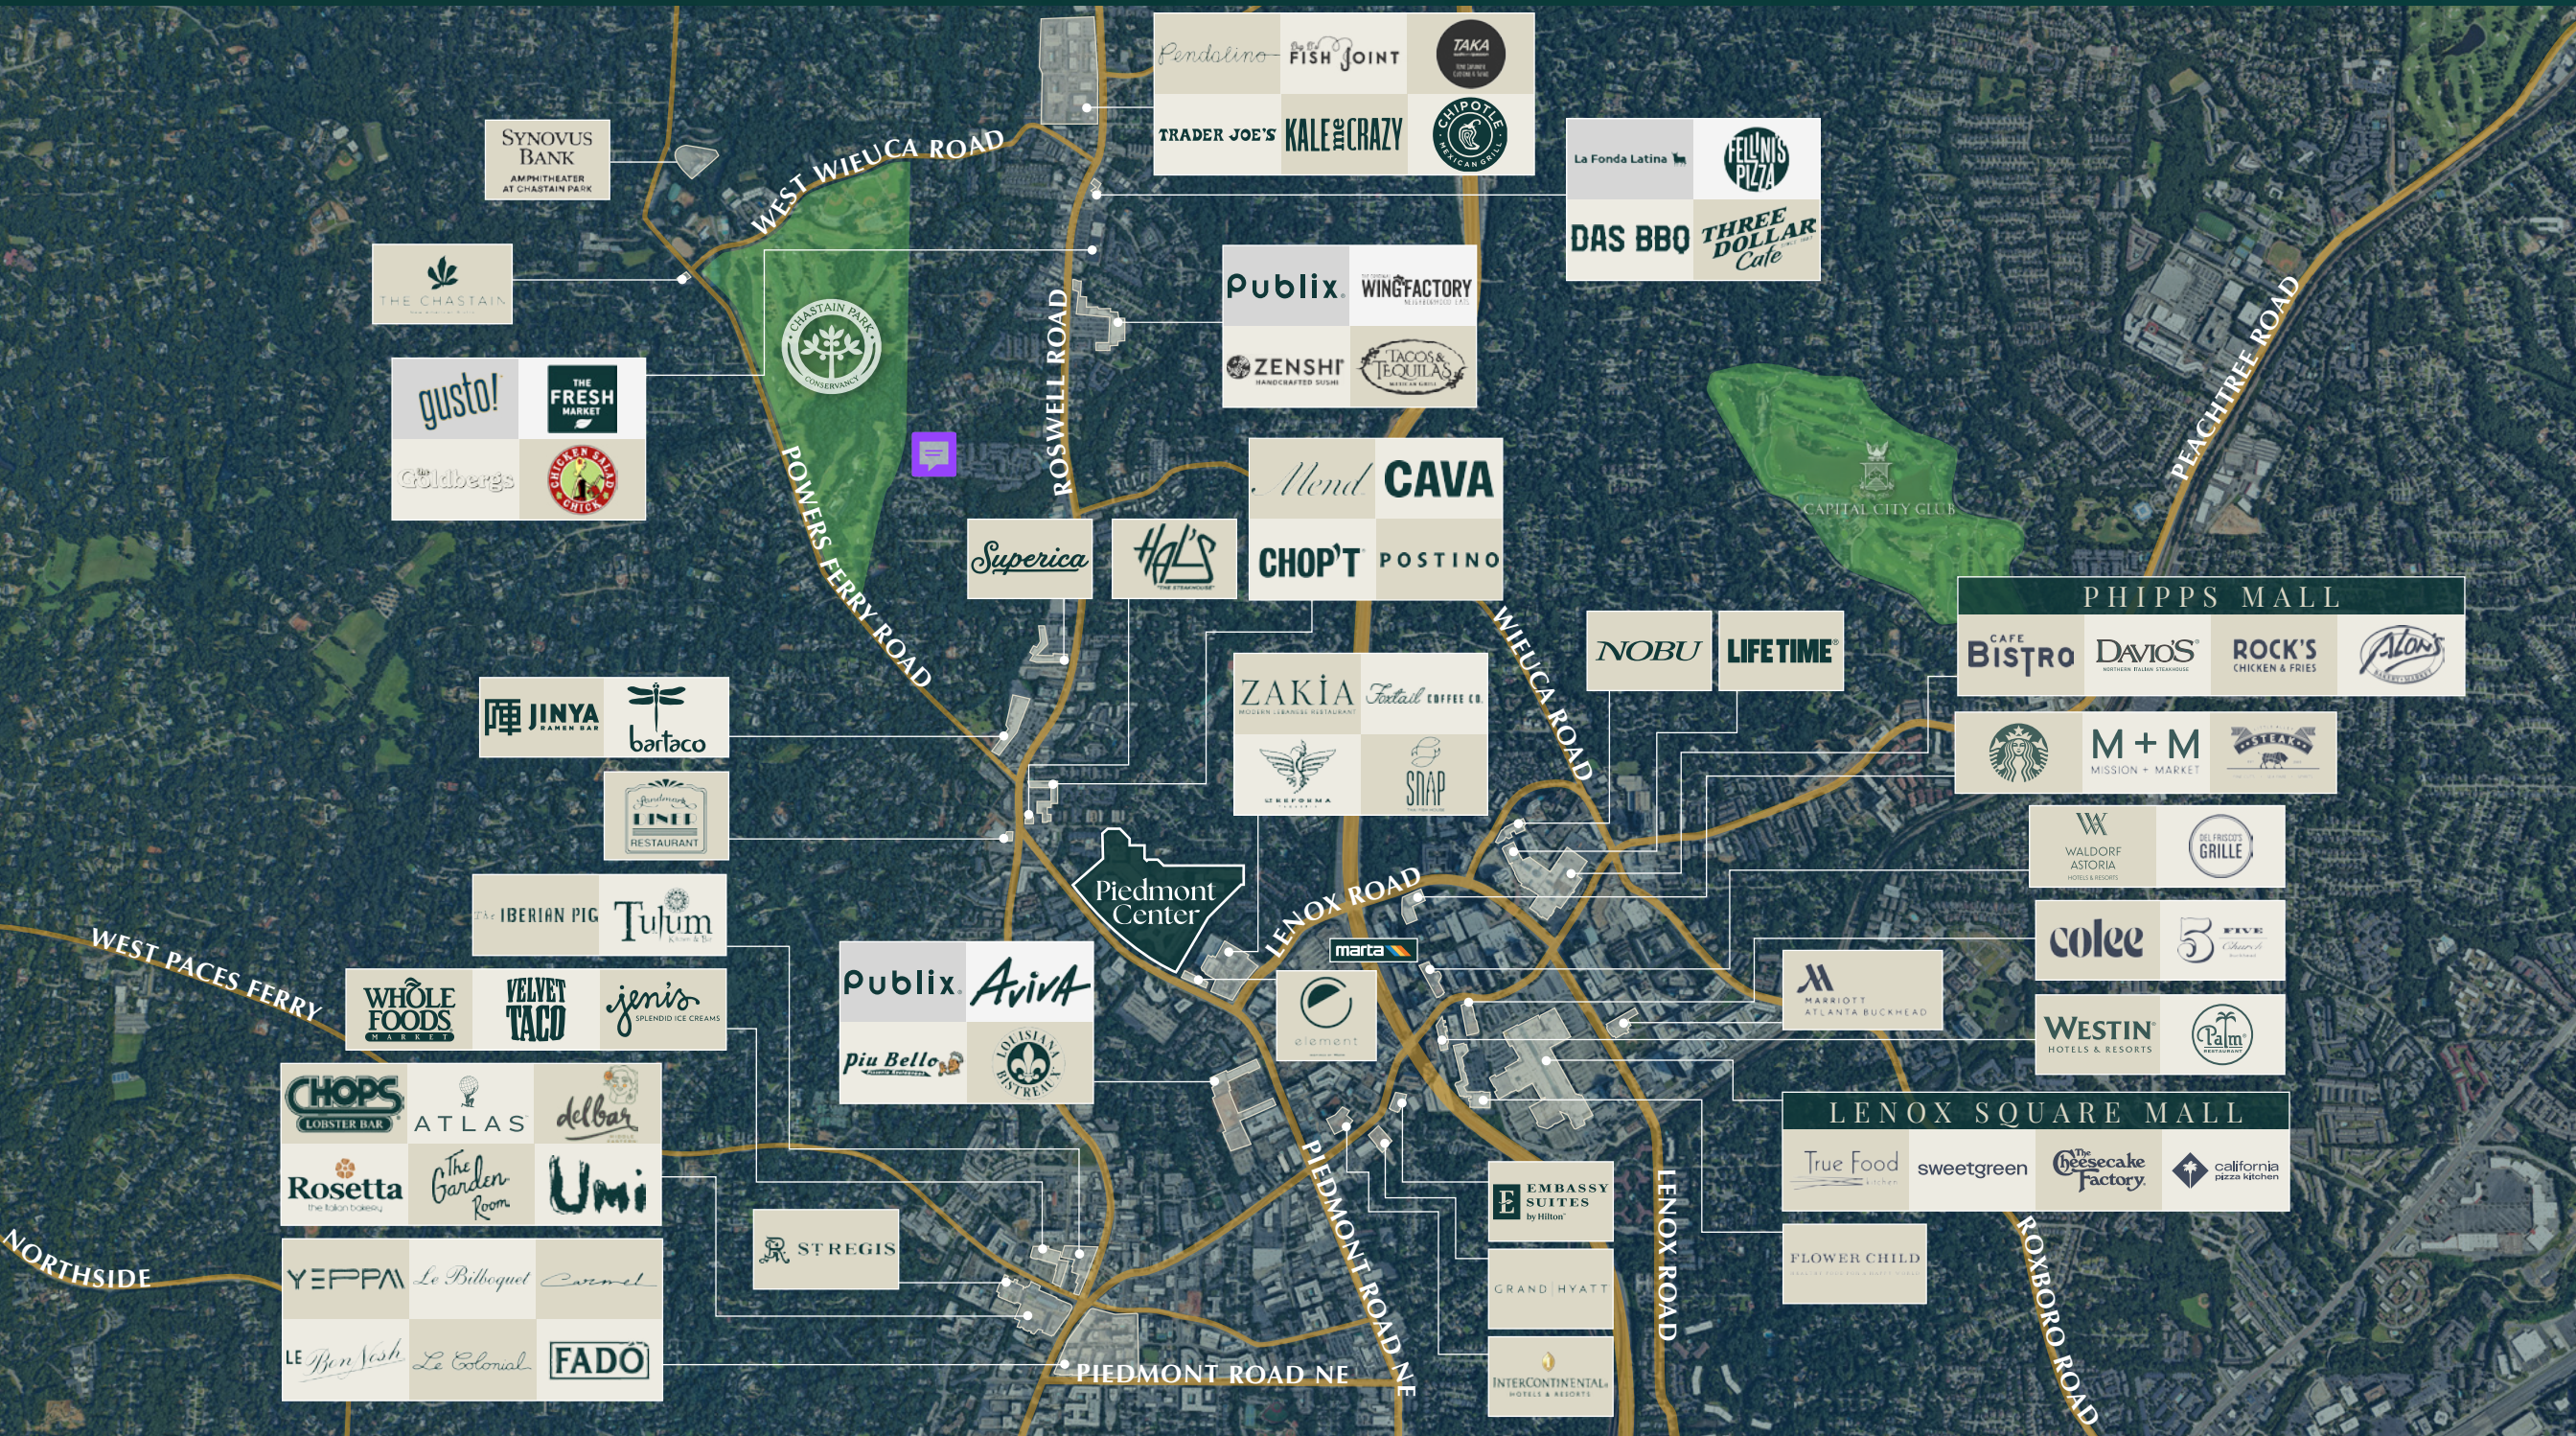

SYNOVUS BANK
AMPHITHEATER
AT CHASTAIN PARK

THE CHASTAIN

gusto!
Goldbergs
THE FRESH MARKET
CHICKEN FRENCH CHICKEN

WEST WIEUCA ROAD

POWERS FERRY ROAD

ROSWELL ROAD

Pendolino FISH JOINT TAKA
TRADER JOE'S KALE of CRAZY CHIPOTLE MEXICAN GRILL

Publix WINGFACTORY
ZENSHI TACOS & TEQUILAS

La Fonda Latina FELLOWS PIZZA
DAS BBQ THREE DOLLAR Cafe

Mend CAVA
CHOP'T POSTINO

Superica H&L'S

ZAKIA FORTAL COFFEE CO.
KEEFORMA SNAP

NOBU LIFETIME

PHIPPS MALL
CAFE BISTRO DAVIO'S ROCK'S STON'S

JINYA bartaco

RESTAURANT

IBERIAN PIG Tulum

WHOLE FOODS MARKET VELVET TACO jenis SLENDID ICE CREAMS

publix Aviva
piu Bello LOUISIANA BISTREAUX

element

MARRIOTT ATLANTA BUCKHEAD

WALDORF ASTORIA HOTELS & RESORTS
GRILLE

colee 5 FIVE

WESTIN HOTELS & RESORTS
Palm

WEST PACES FERRY

LENOX ROAD

PIEDMONT ROAD NE

LENOX SQUARE MALL
True Food sweetgreen The Cheesecake Factory california pizza kitchen

CHOPS LOBSTER BAR ATLAS delbar

Rosetta The Garden Room Umi

YEPPA Le Bilboquet Caramel

Le Ben Fish Le Colonial FADO

ST REGIS

EMBASSY SUITES by Hilton
GRAND HYATT

INTERCONTINENTAL HOTELS & RESORTS

FLOWER CHILD

NORTHSIDE

PIEDMONT ROAD NE

LENOX ROAD

ROXBORO ROAD