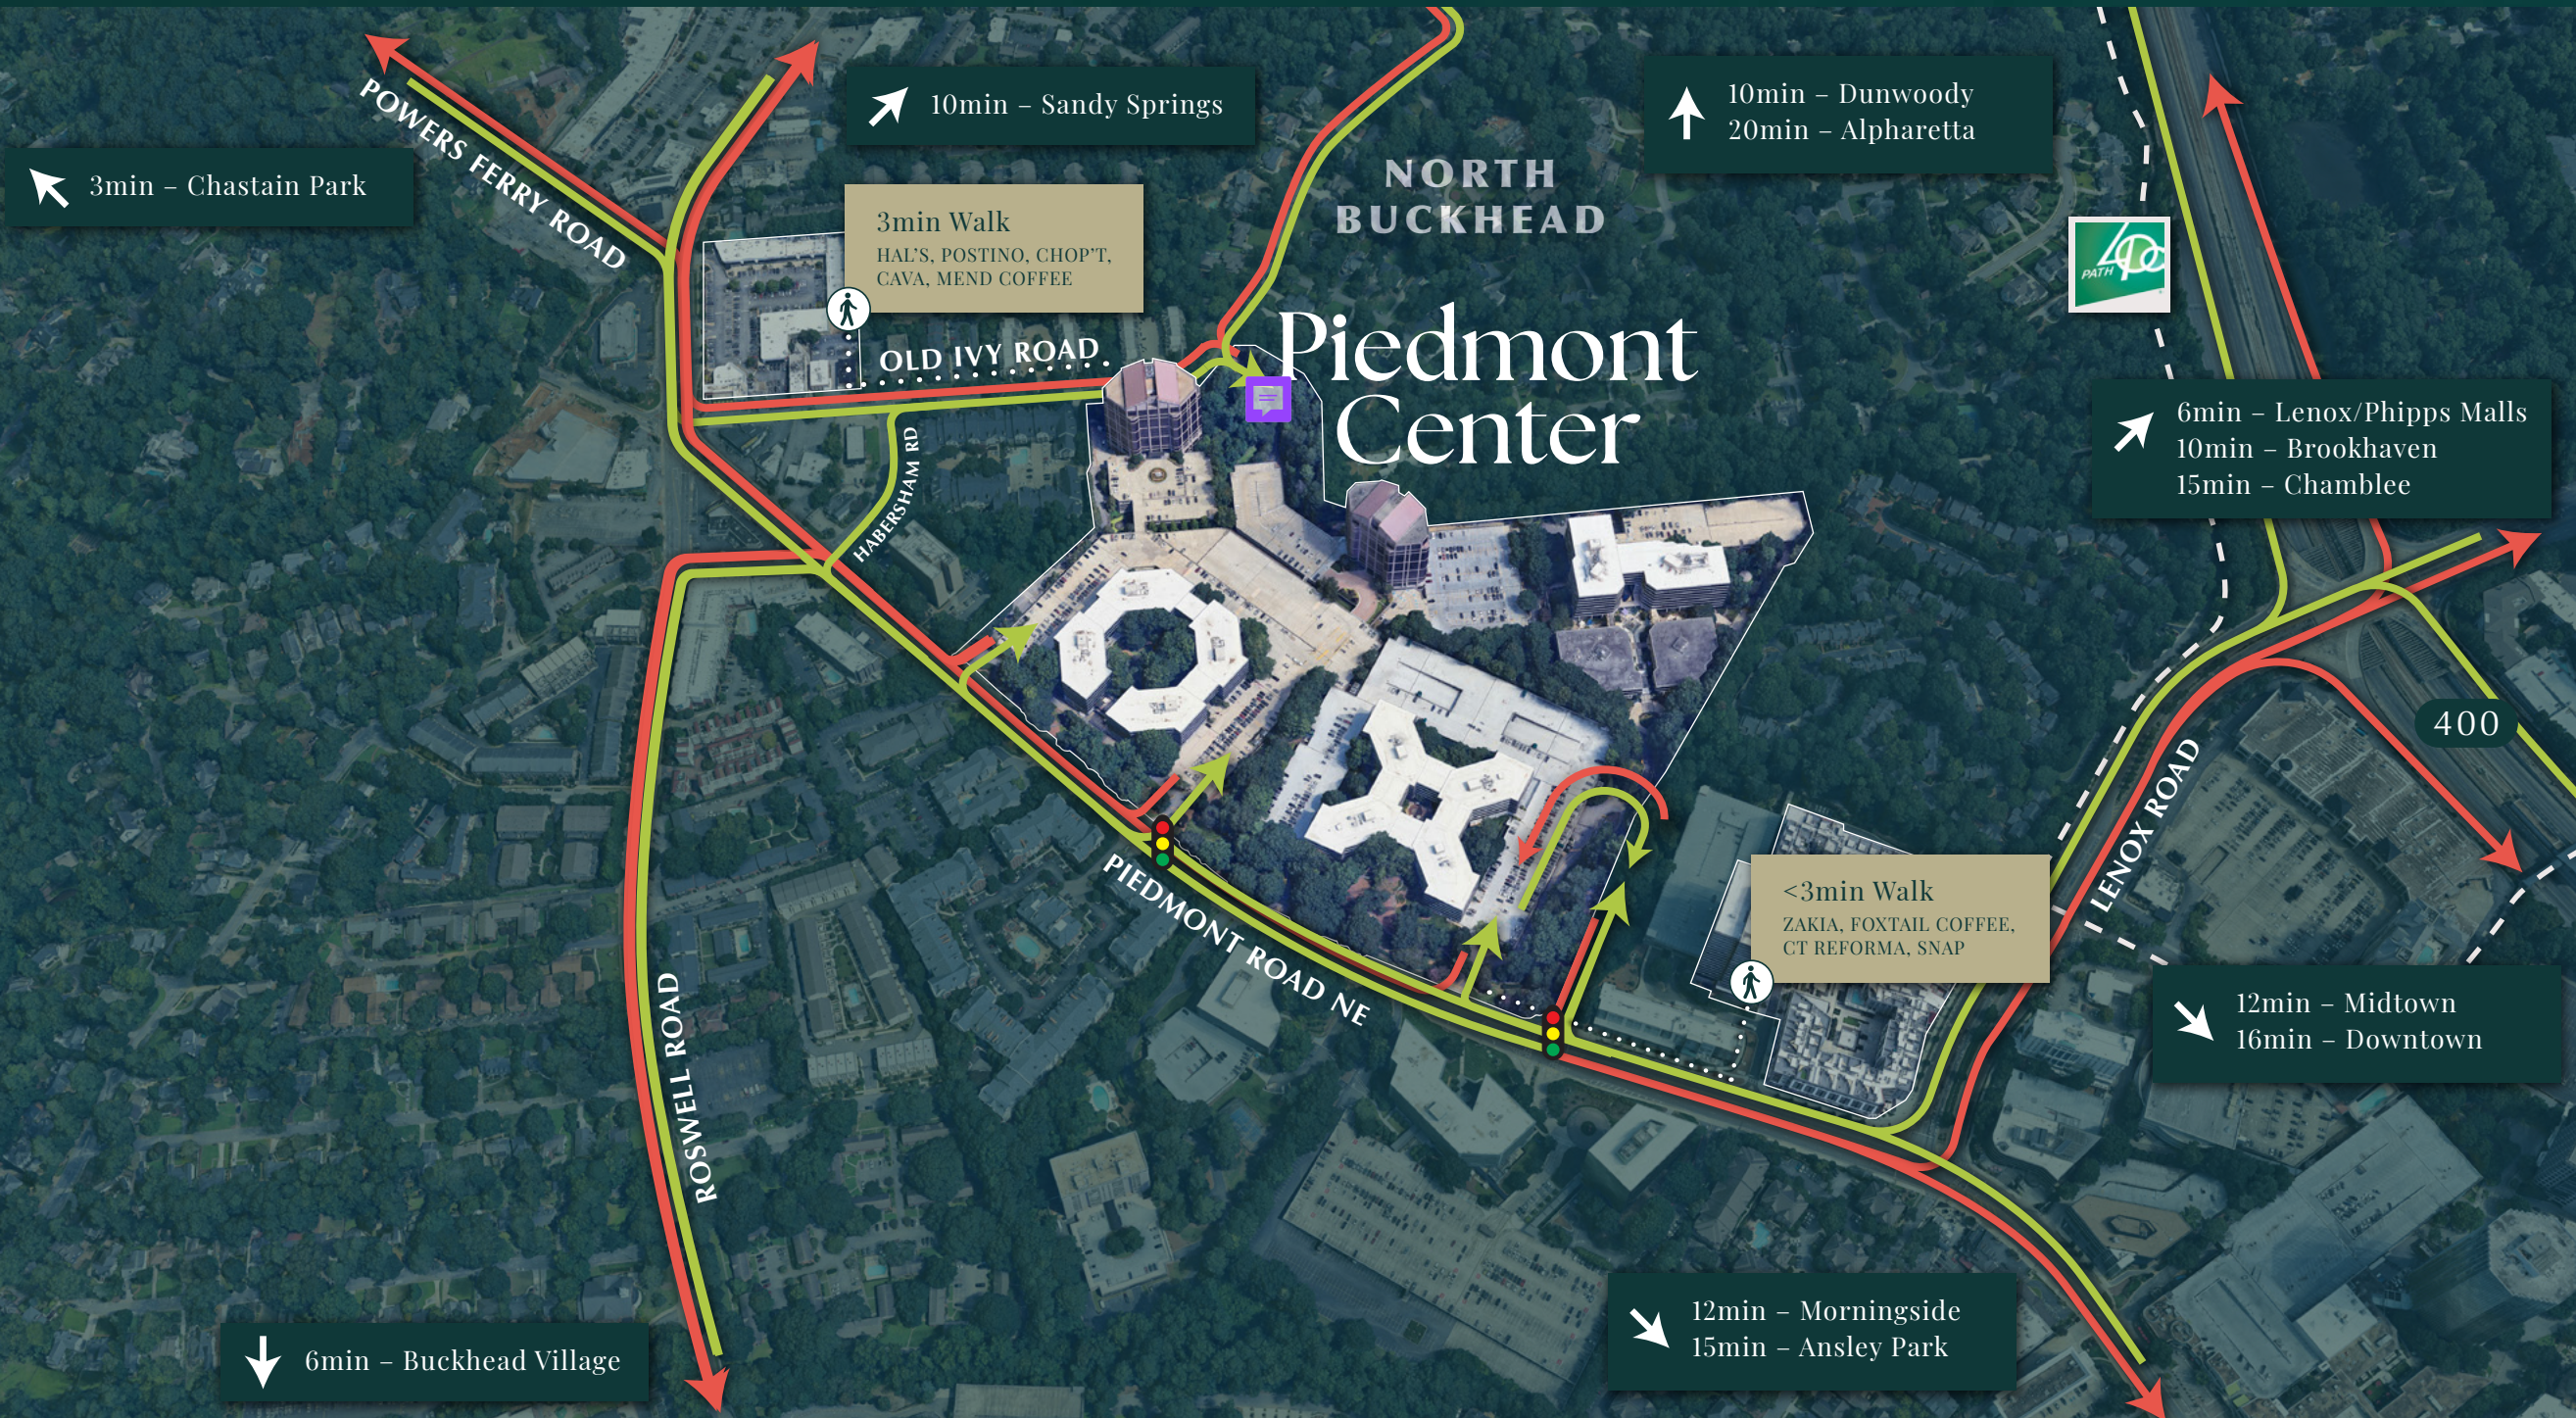

ASHFORD PARK

ASHFORD PARK

VILLAGE PLACE BROOKHAVEN

Dresden Drive

ALTA PORTER ON PEACHTREE

CHEROKEE PLAZA

BROOKHAVEN VILLAGE

LENOX PARK

NORTH DRUID HILLS

NORTH DECATUR

LEAFMORE-CREEK PARK HILL

PEACHTREE STATION SHOPPING CENTER

DEKALB PEACHTREE AIRPORT

# Property Access and Walkability