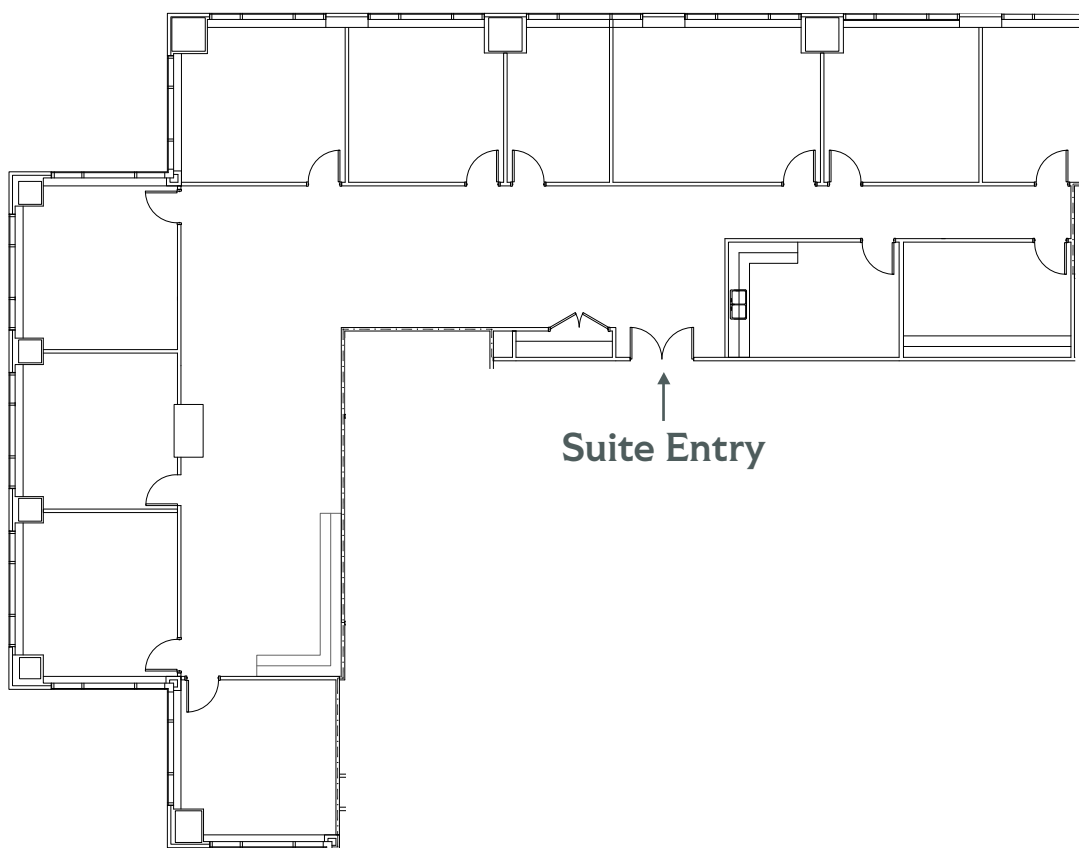

W

SUITE 1650 | 5,290 RSF

LOCATION MAP

For more information, please contact:

Lindsey Tucker, Partner
lindsey.tucker
@partnersrealestate.com

Steve Garza, SIOR, CCIM, Partner
steve.garza
@partnersrealestate.com