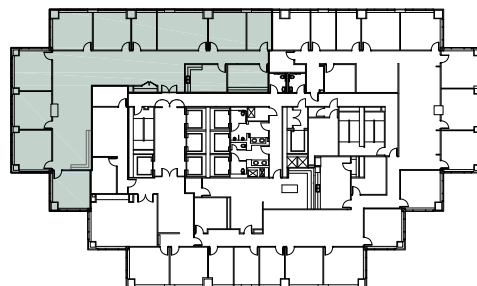

W

SUITE 1650 | 5,290 RSF

LOCATION MAP

For more information, please contact:

Lindsey Tucker, Partner
lindsey.tucker
@partnersrealestate.com

Steve Garza, SIOR, CCIM, Partner
steve.garza
@partnersrealestate.com