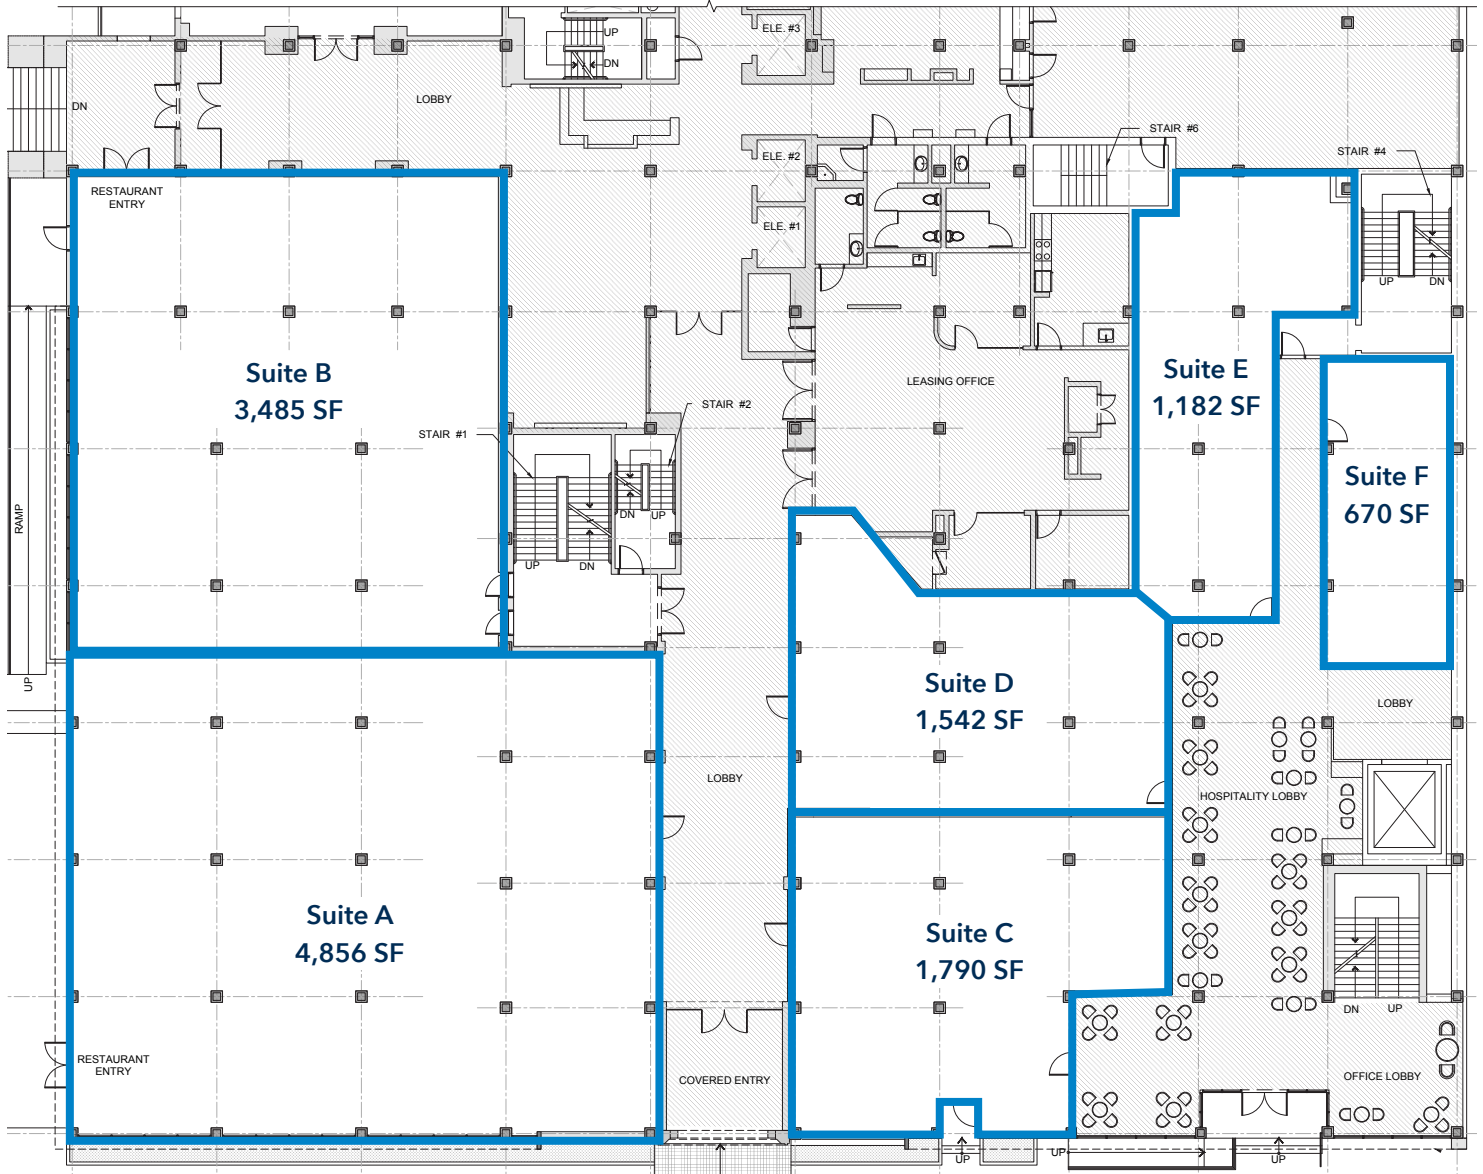

710 PEACHTREE ST

RETAIL SPACE
670 - 8,341 SF

Tom Parker
404.281.5204
tparker@skcr.com

Scott Martin
770.377.9922
smartin@skcr.com