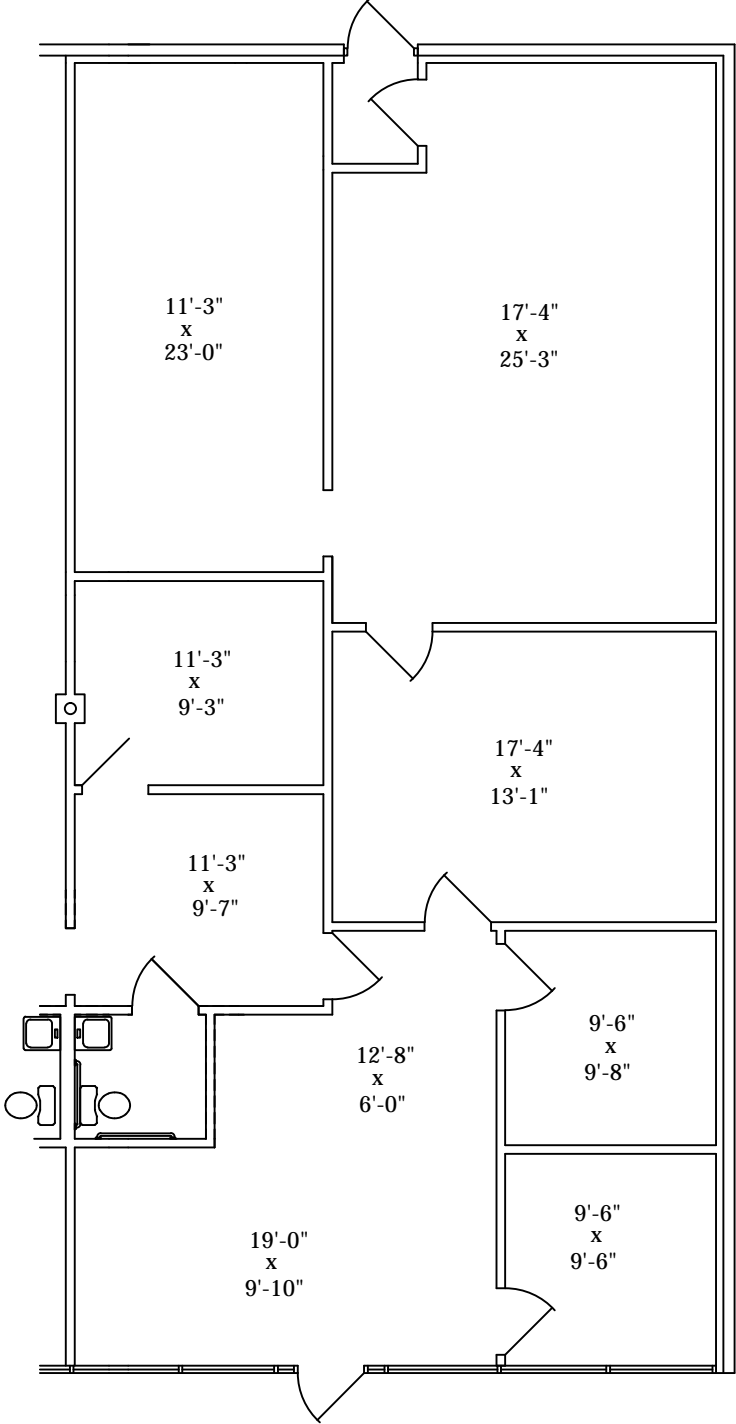

Lakeview Professional Center

2400 Lakeview Drive
Amarillo, TX 79109

SUITE 101

±1,800 Rentable Square Feet