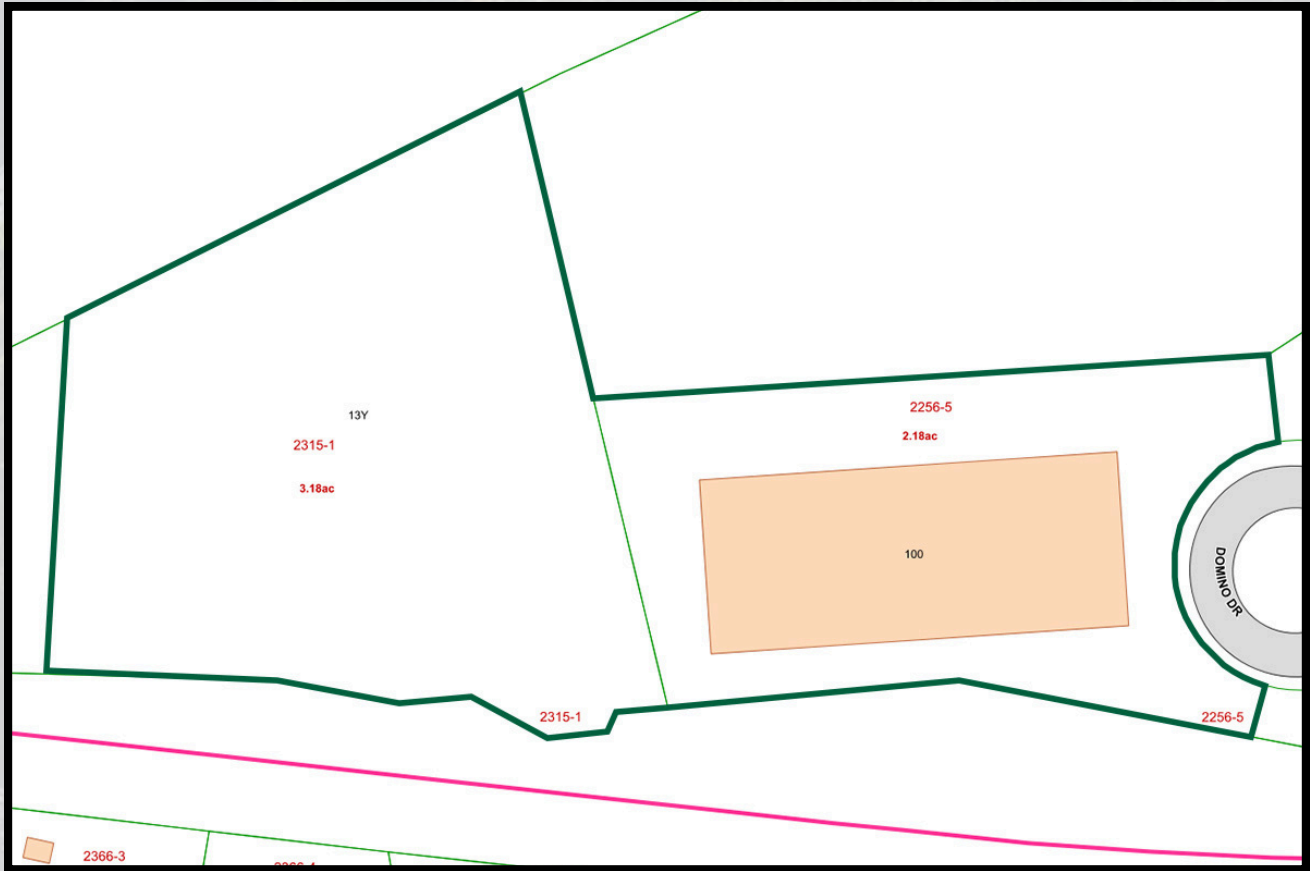

SITE PLAN

MAIN CONTACT:

KEITH GURTLER
SENIOR CONSULTANT
978.346.3098
keith@obriencommercial.com

ADDITIONAL CONTACT:

ERIC O'BRIEN
PRESIDENT
978.369.5500
eric@obriencommercial.com