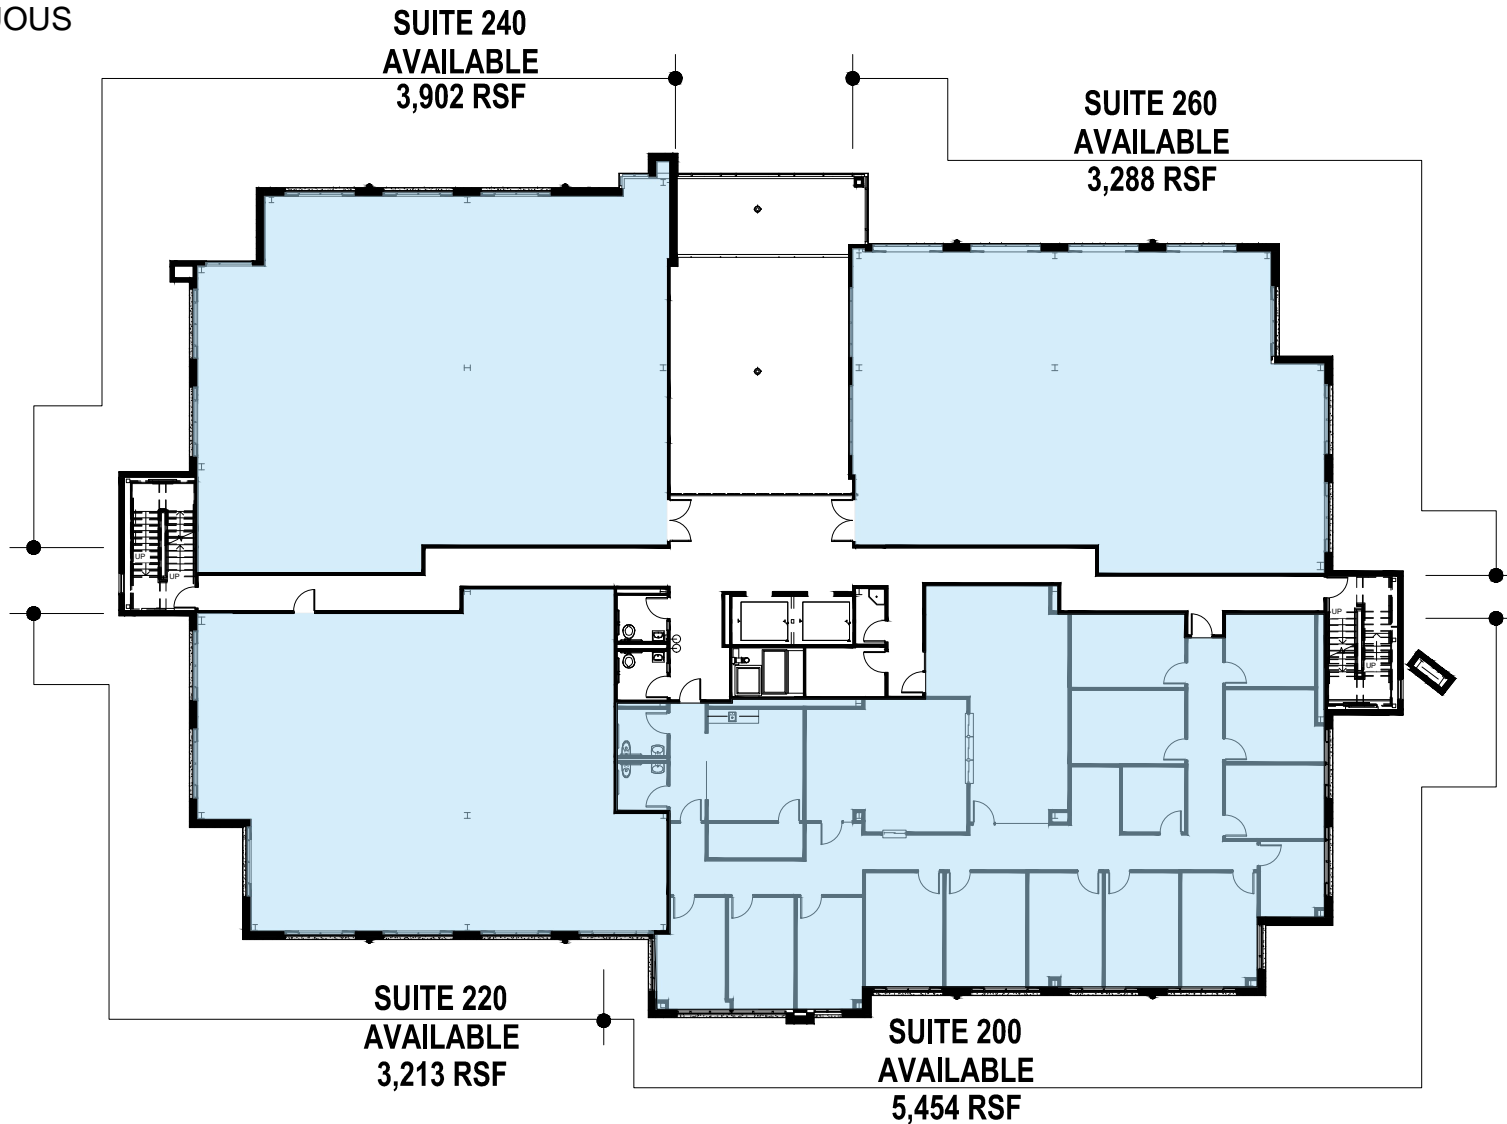

15,857 RSF
CONTIGUOUS

* DIMENSIONS HAVE NOT BEEN FIELD VERIFIED BY idGROUP

© 2023 The idGROUP, LLC

CHAPEL CROSSING MOB

245 WEST HIGHWAY 114, SOUTHLAKE, TX 76092

FLOOR 2

15,857 RSF CONTIGUOUS

ISSUE DATE: