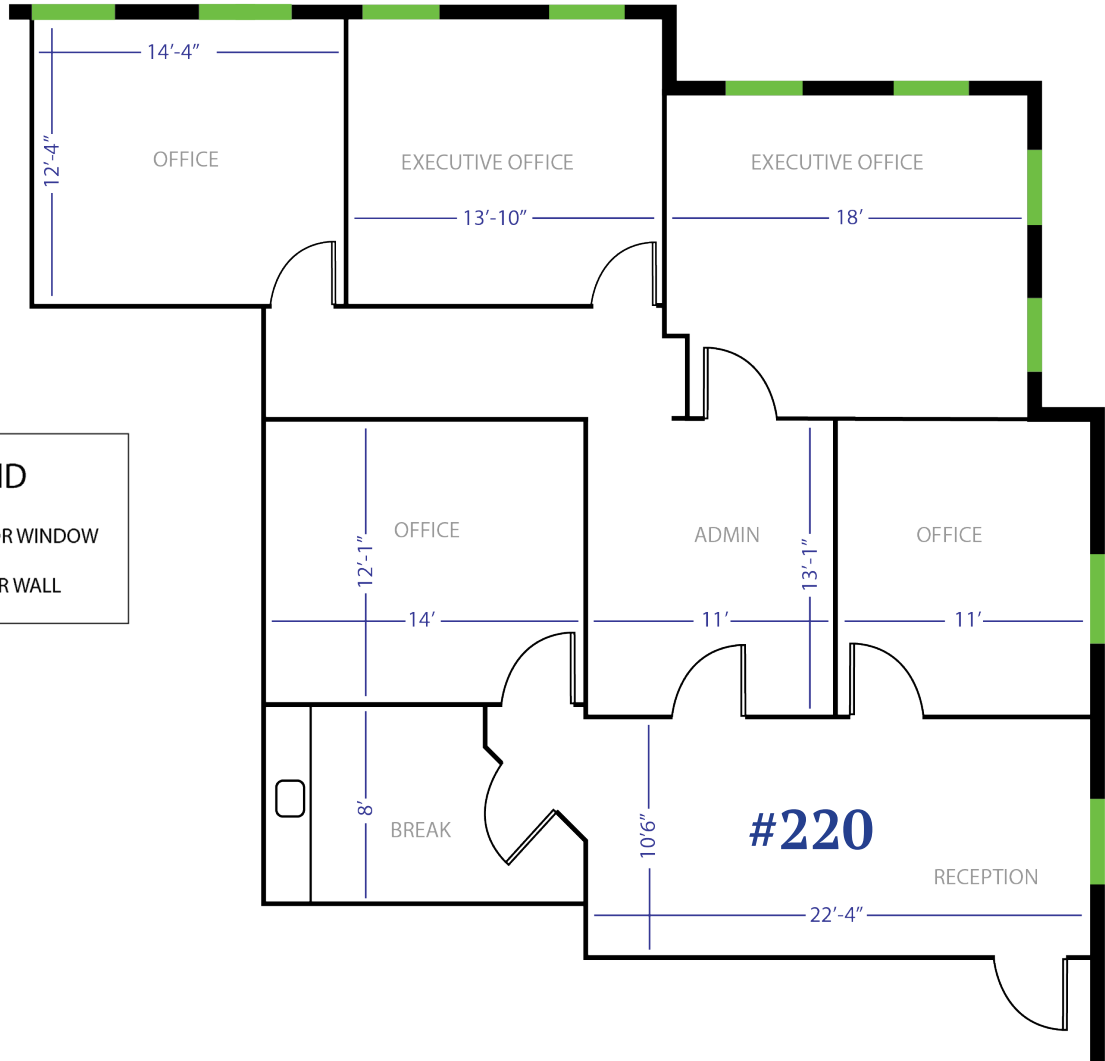

Georgetown Park V

2535 E. Southlake Blvd.
Southlake, Texas 76092
www.andrews-dillingham.com

Suite 220
1,892 RSF

Gary Smith
214.638.0577
817.994.1451