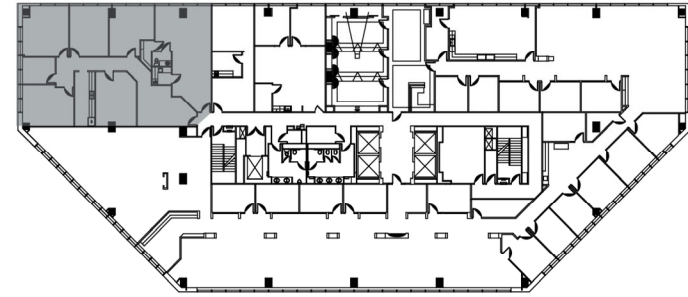

SUITE 1011: 2,532 SF

10th Floor

3900 ESSEX LANE, HOUSTON, TEXAS 77027