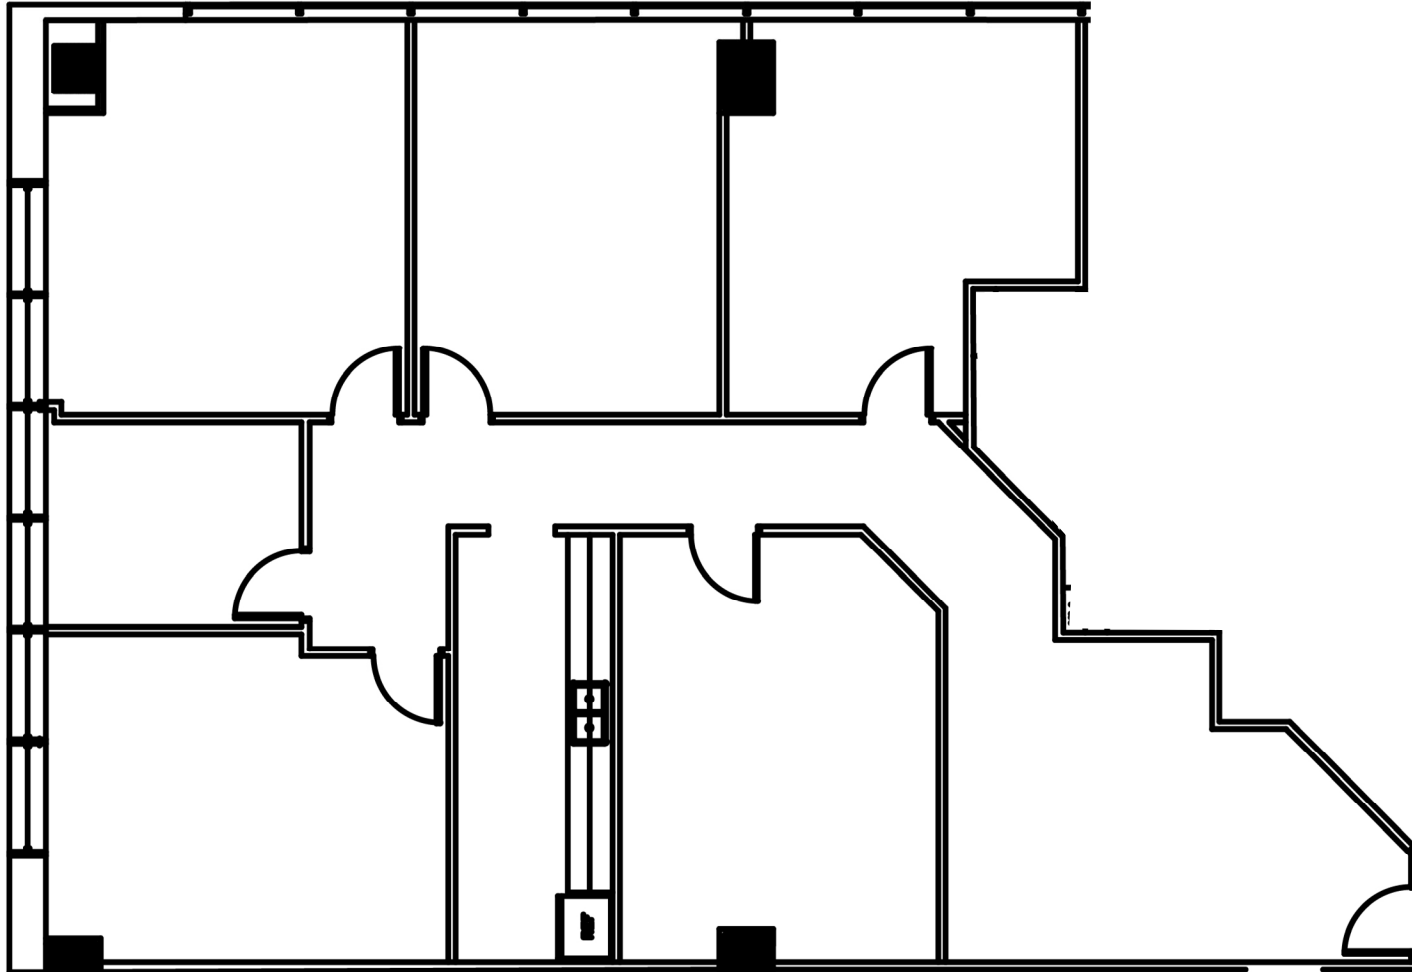

SUITE 1011: 2,532 SF

10th Floor

3900 ESSEX LANE, HOUSTON, TEXAS 77027