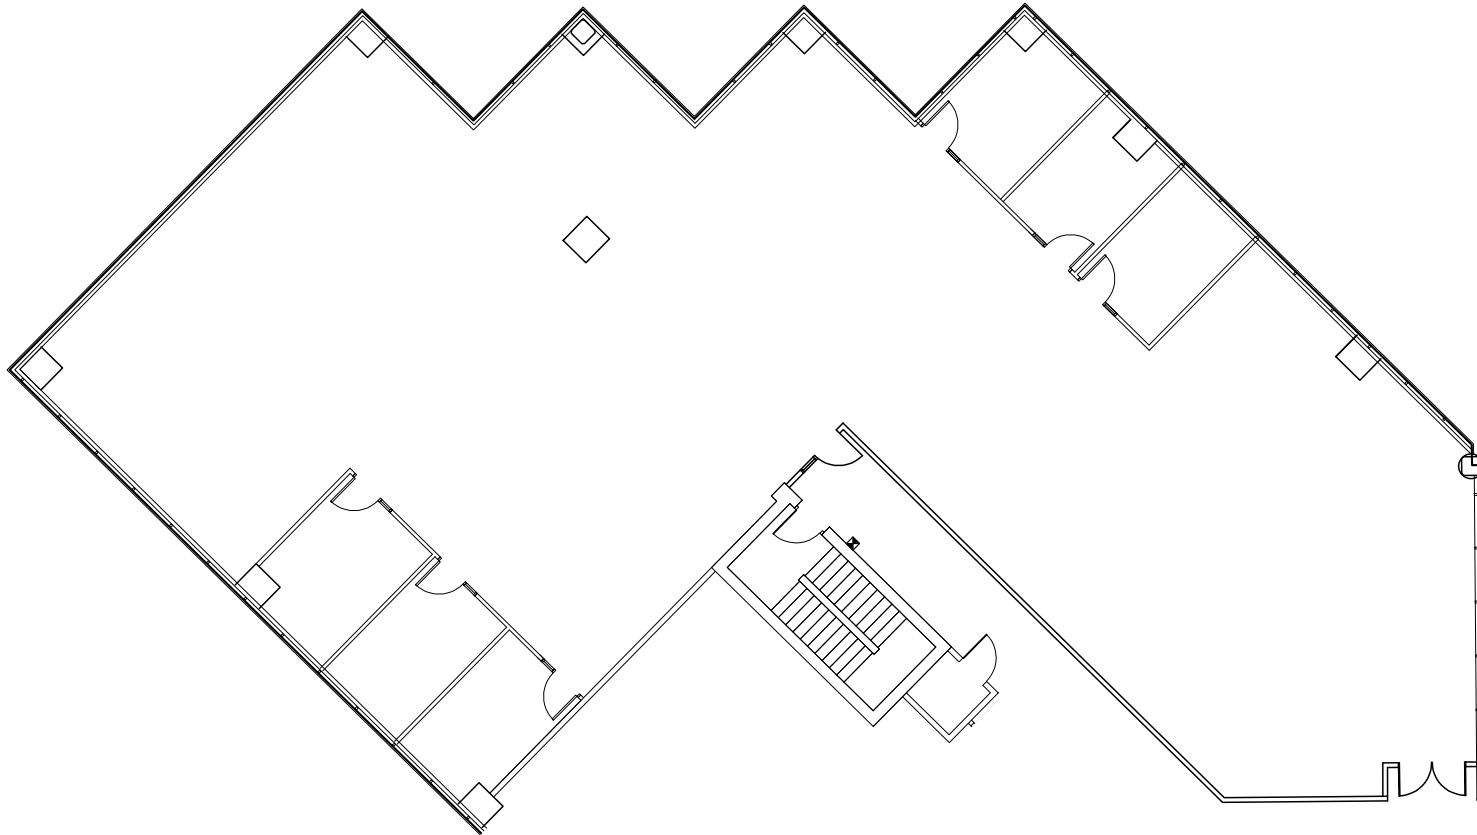

SKY HARBOR TOWERS

4615 E. ELWOOD STREET, PHOENIX AZ

SUITE 250 | ±7,069 SF

NEWMARK

The information contained herein has been obtained from sources deemed reliable but has not been verified and no guarantee, warranty or representation, either express or implied, is made with respect to such information. Terms of sale or lease and availability are subject to change or withdrawal without notice.