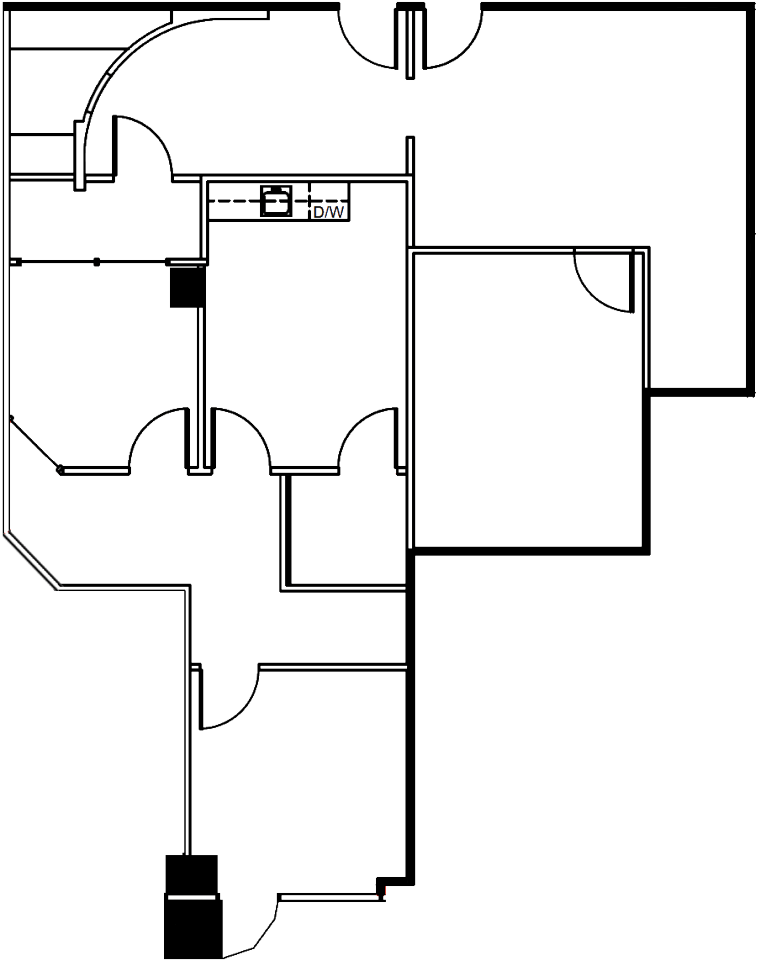

FOR LEASE | OFFICE | 12603 SOUTHWEST FWY

 SUITE 600
1,407 Square Feet

MATT EASTERLING
713.325.4112
measterling@landparkco.com