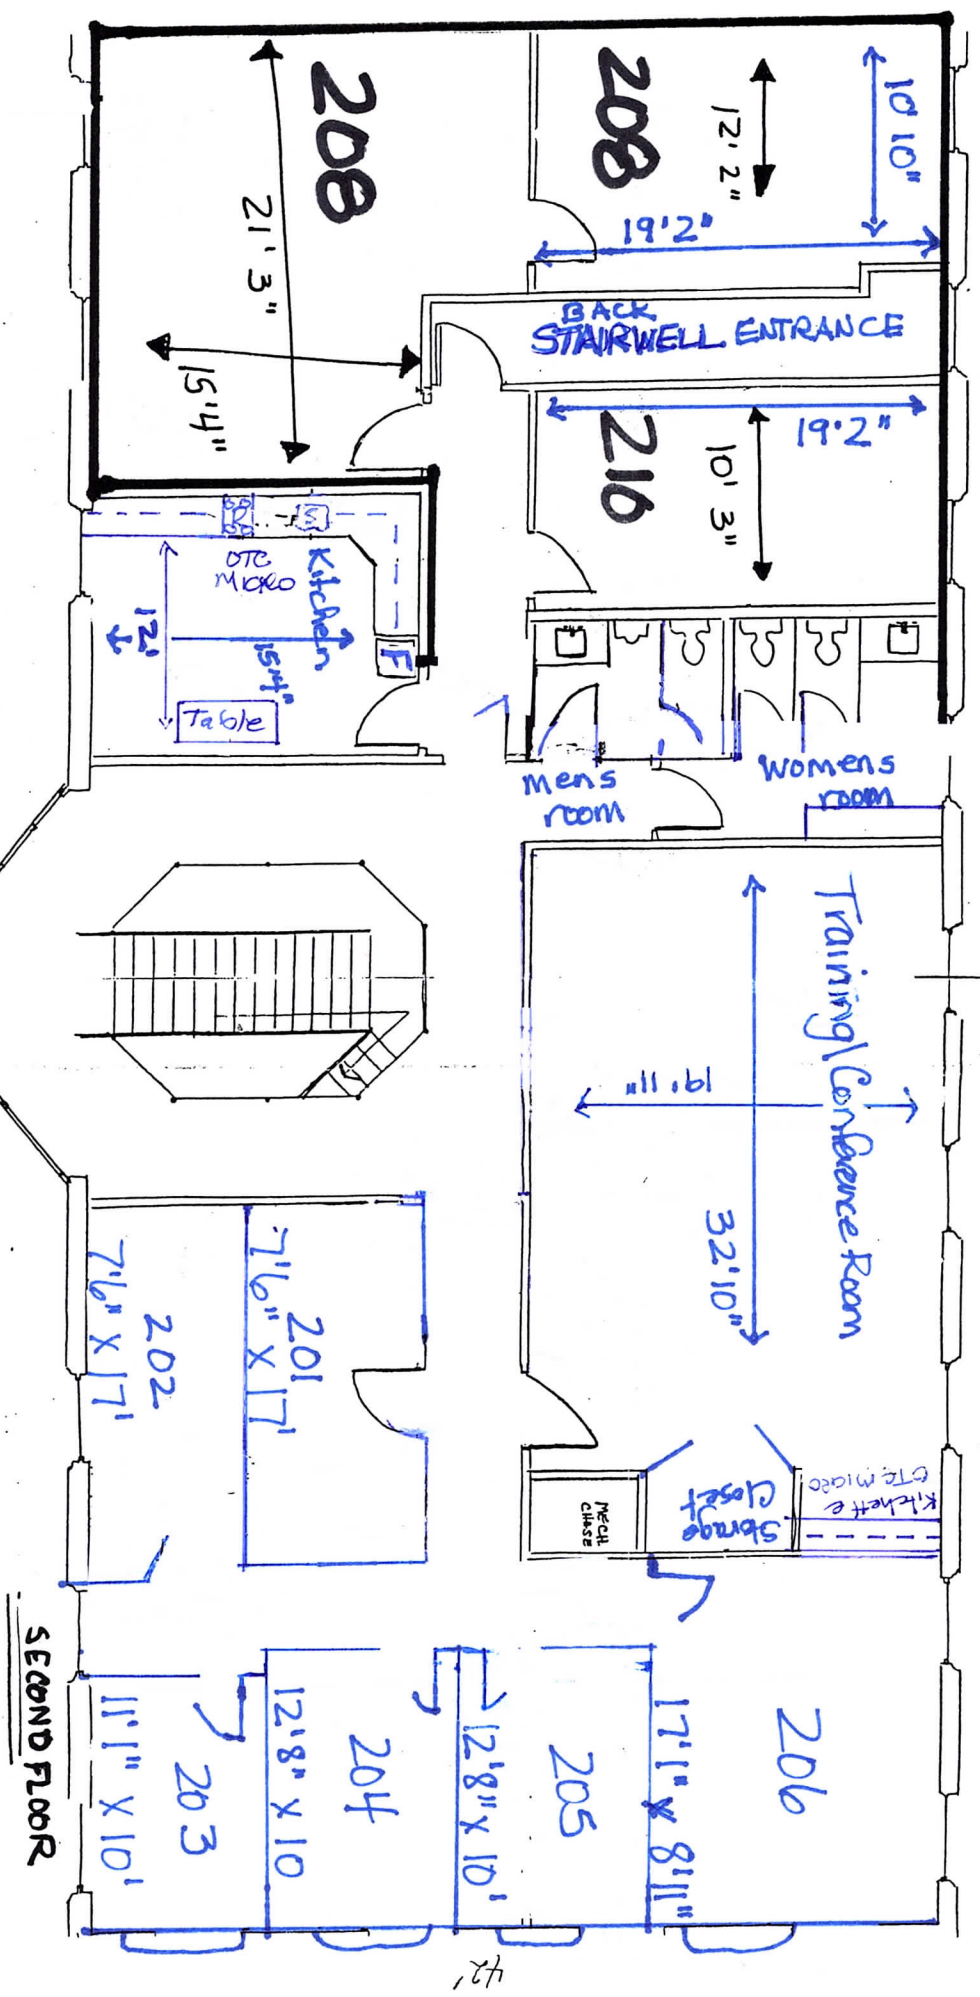

Scale is not exact

PRODUCT ENTRANCE

8500 Professional Bldg.
8500 Westphalia Road
Upper Marlboro, MD 20774

Contact Charlotte

301 516 6000

240 508 4897

SECOND FLOOR

7/2020