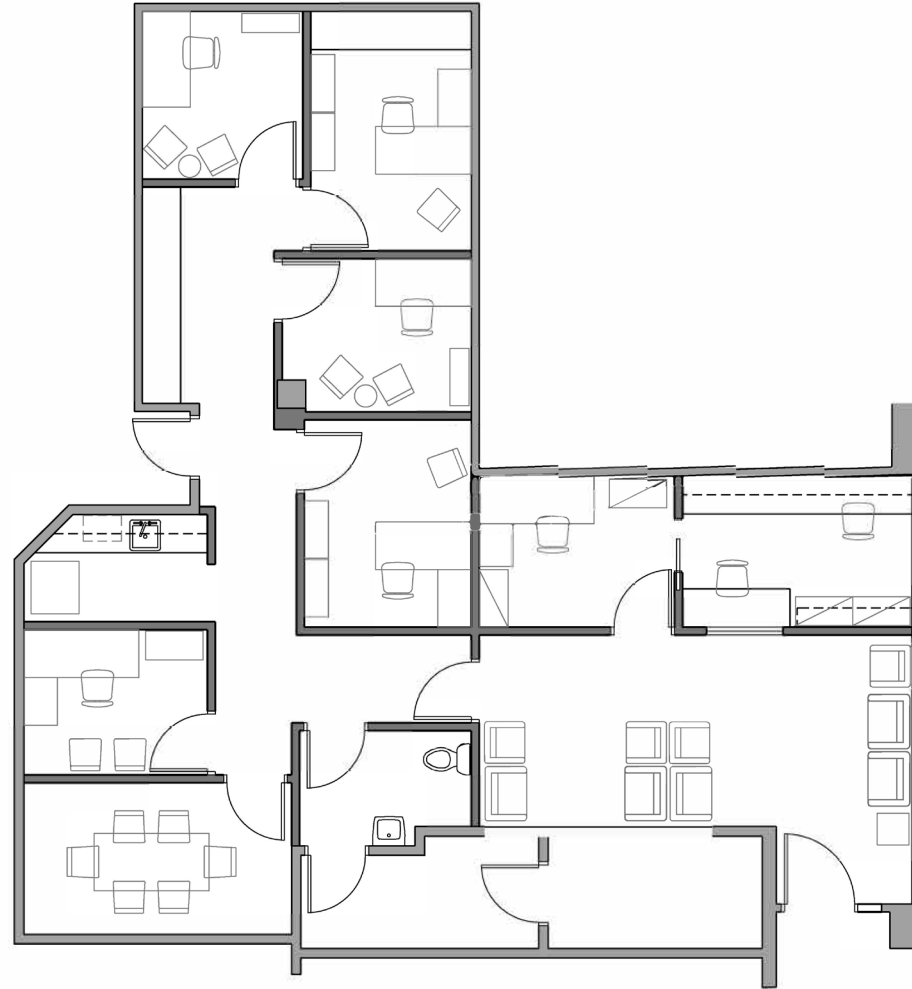

Suite 115 | 1,642 RSF

Kyle Church
205 919 1528
kyle@lightpointcre.com

**Well
tower**

 **Lightpoint**
A Healthcare Real Estate Firm