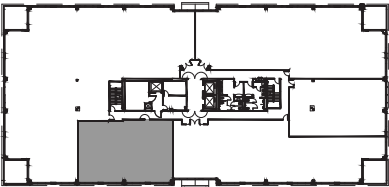

HUNTCREST II, SUITE 280

2,772 RSF

KEY PLAN