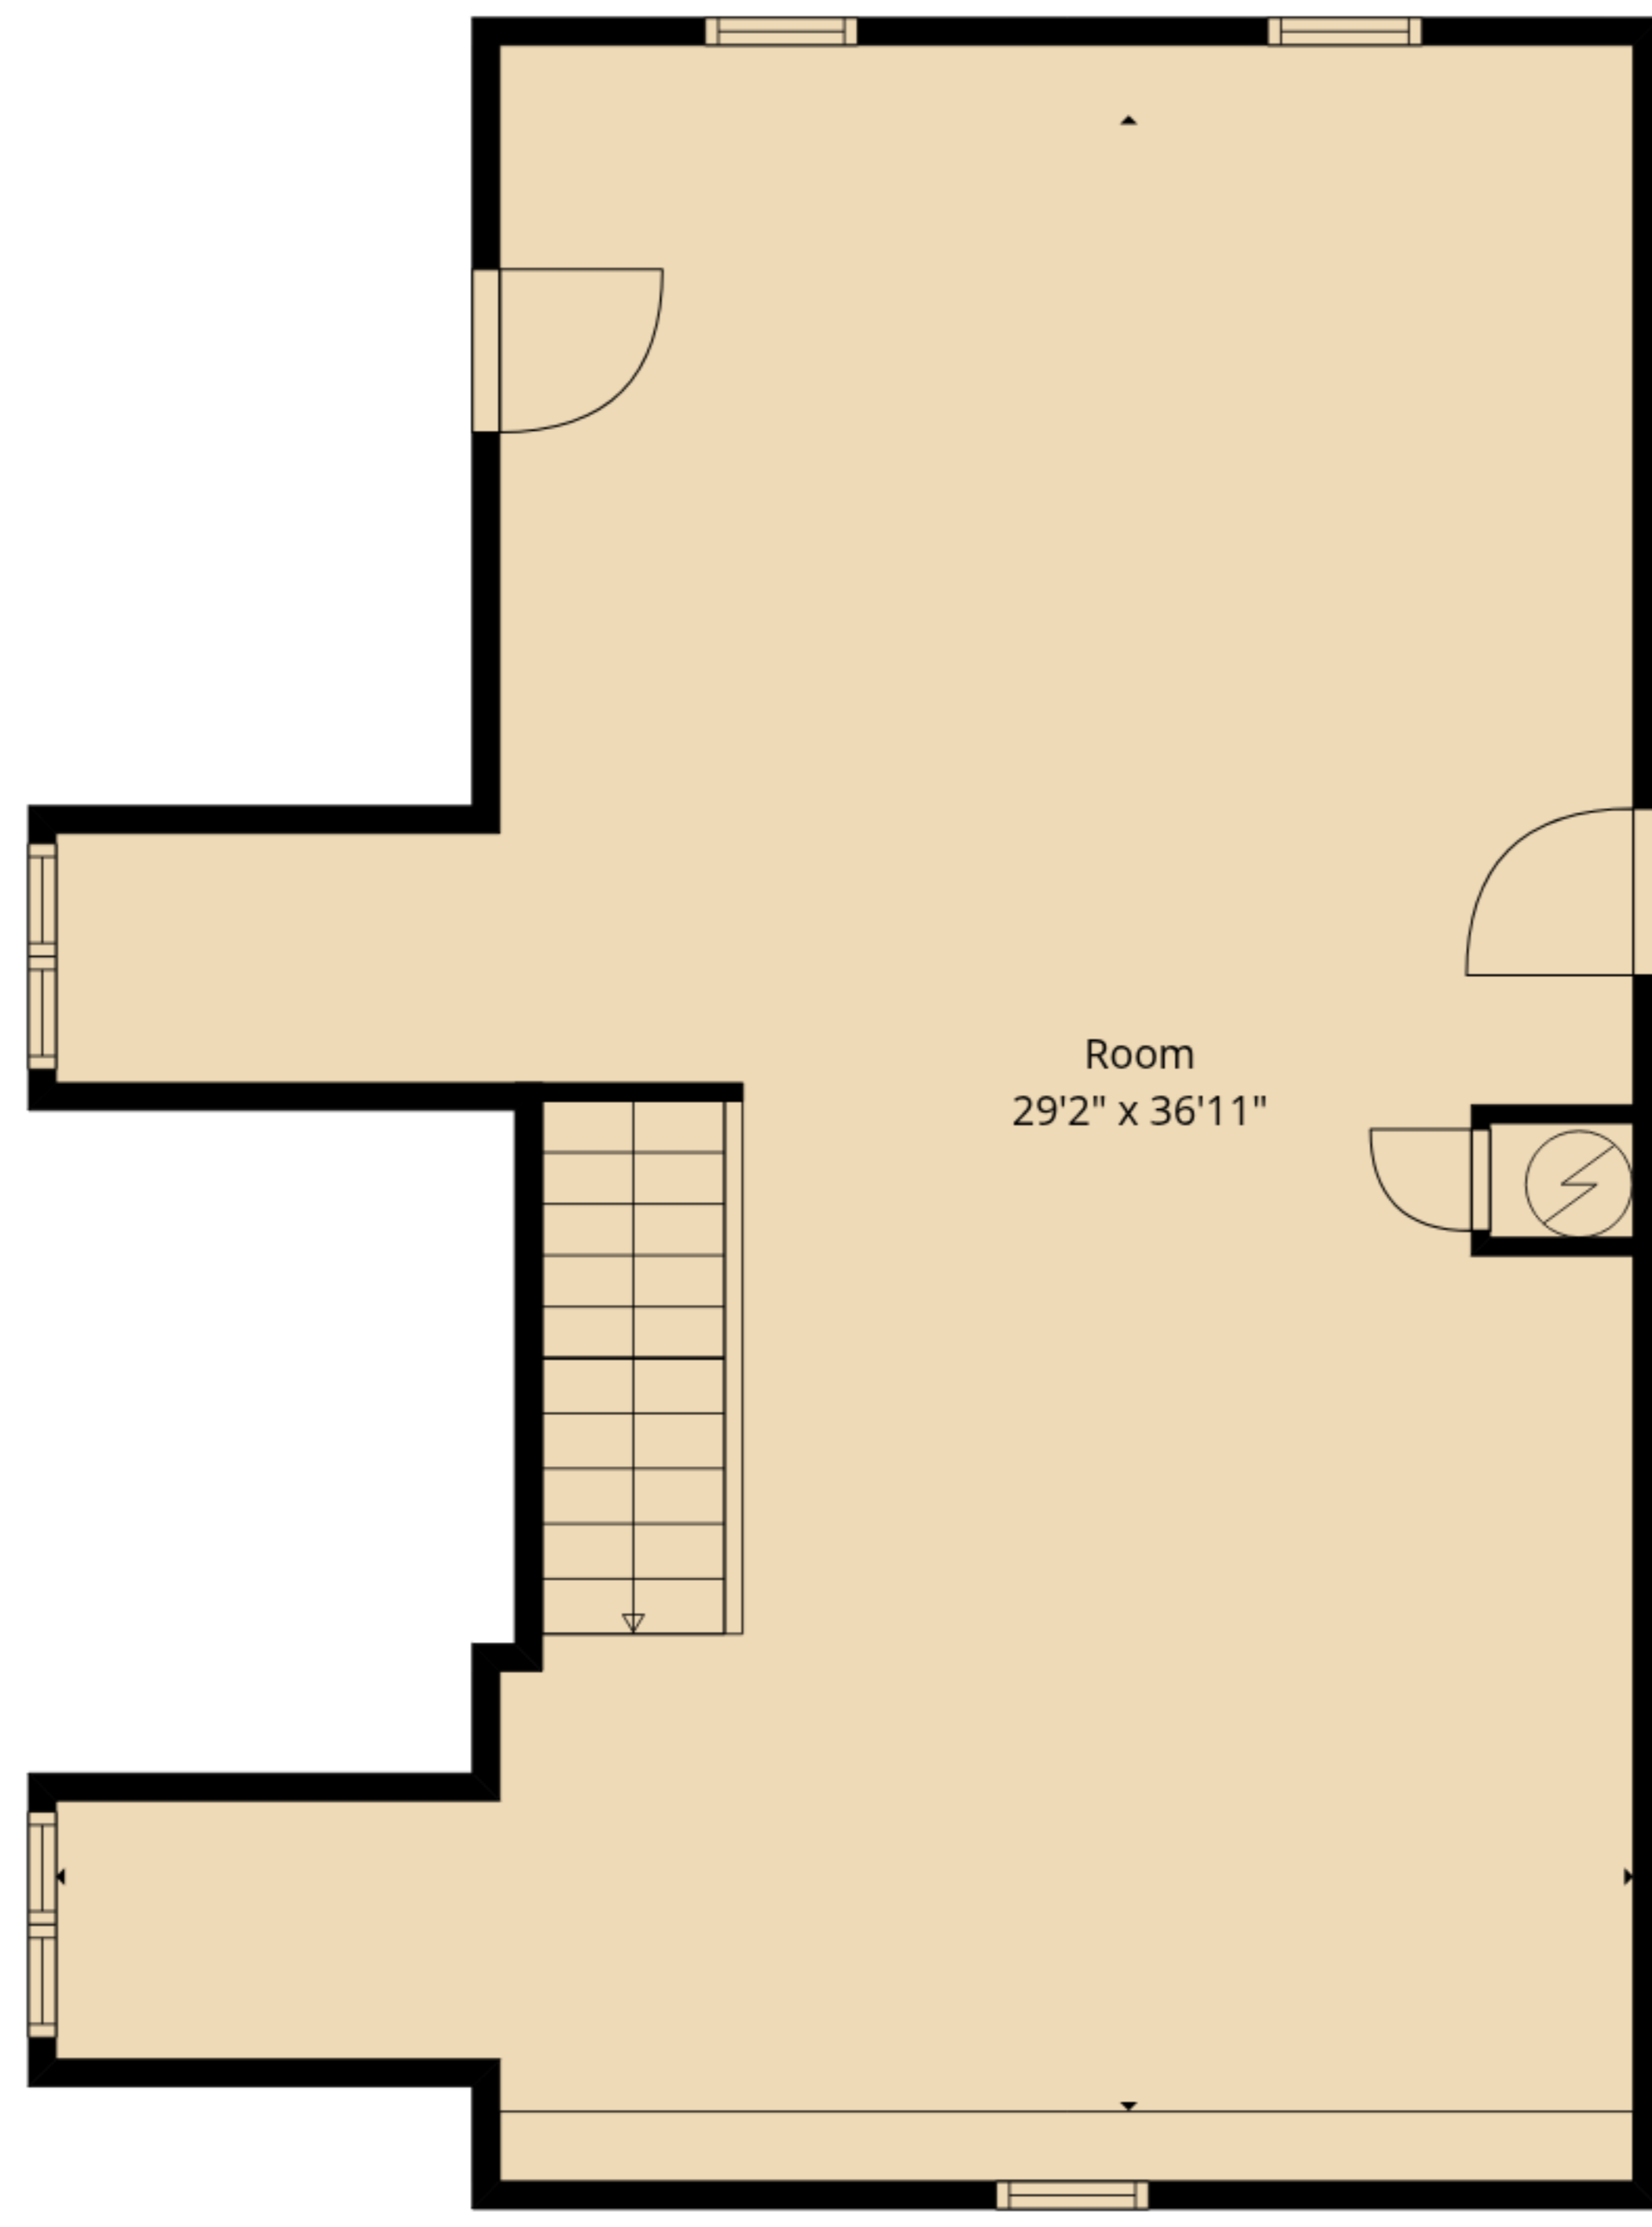

TOTAL: 5121 sq. ft
 1st floor: 4224 sq. ft, 2nd floor: 897 sq. ft
 EXCLUDED AREAS: WALLS: 237 sq. ft

Measurements Are Deemed Reliable But May Not Be Exact

Room
29'2" x 36'11"

TOTAL: 5121 sq. ft
1st floor: 4224 sq. ft, 2nd floor: 897 sq. ft
EXCLUDED AREAS: WALLS: 237 sq. ft

Measurements Are Deemed Reliable But May Not Be Exact

2nd Floor

1st Floor

TOTAL: 5121 sq. ft
 1st floor: 4224 sq. ft, 2nd floor: 897 sq. ft
 EXCLUDED AREAS: WALLS: 237 sq. ft

Measurements Are Deemed Reliable But May Not Be Exact