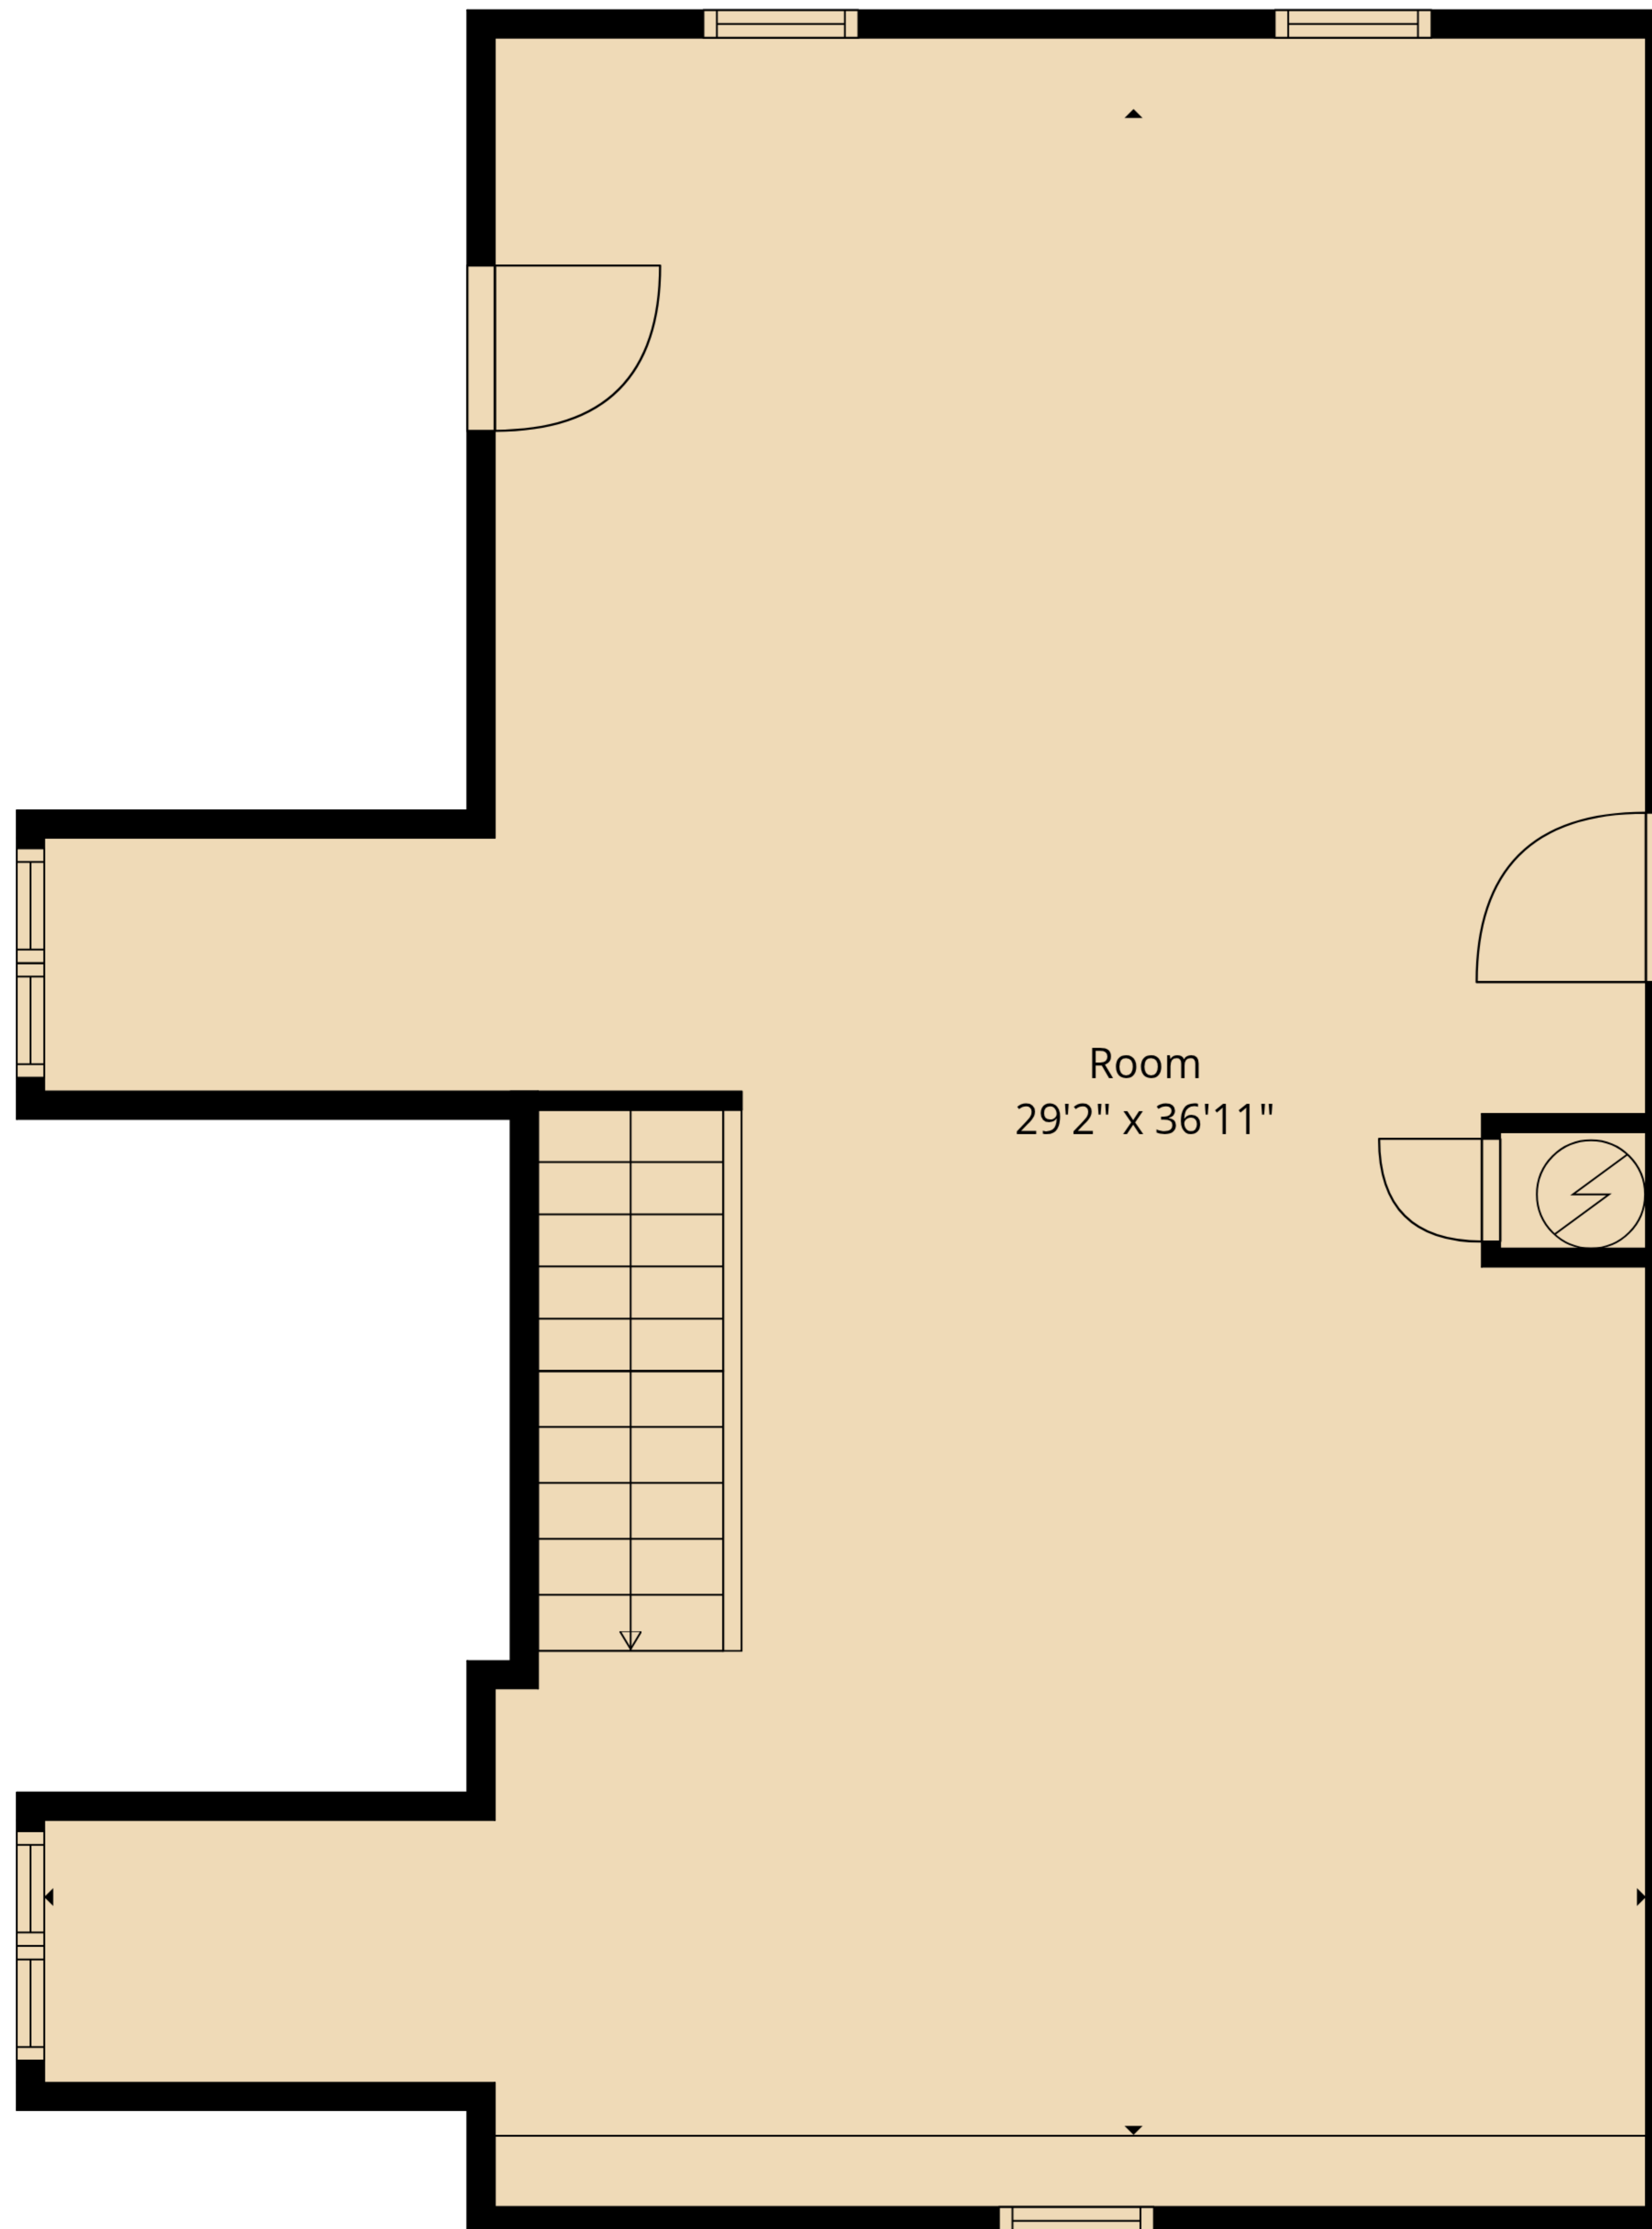

TOTAL: 5121 sq. ft
 1st floor: 4224 sq. ft, 2nd floor: 897 sq. ft
 EXCLUDED AREAS: WALLS: 237 sq. ft

Measurements Are Deemed Reliable But May Not Be Exact

Room
29'2" x 36'11"

TOTAL: 5121 sq. ft
1st floor: 4224 sq. ft, 2nd floor: 897 sq. ft
EXCLUDED AREAS: WALLS: 237 sq. ft

Measurements Are Deemed Reliable But May Not Be Exact

2nd Floor

1st Floor

TOTAL: 5121 sq. ft
 1st floor: 4224 sq. ft, 2nd floor: 897 sq. ft
 EXCLUDED AREAS: WALLS: 237 sq. ft

Measurements Are Deemed Reliable But May Not Be Exact