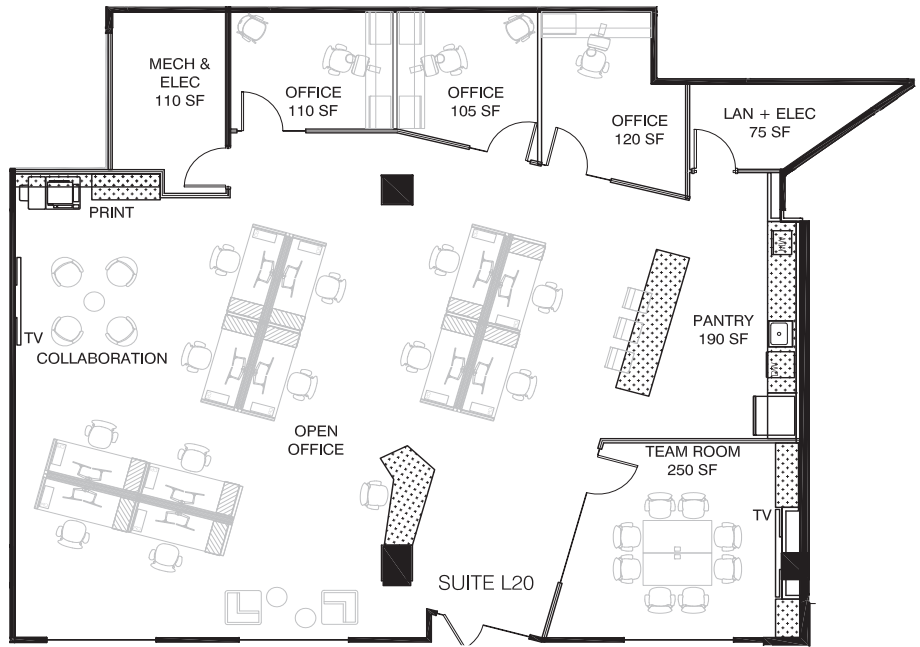

★ — THE — ★
FOUNDRY

1055 THOMAS JEFFERSON STREET NW

SUITE L20

3,226 RSF AVAILABLE

FOR QUESTIONS OR INQUIRIES, PLEASE CONTACT:

Scott Fetterolf
 202.775.7012
 Scott.Fetterolf@transwestern.com

Michael McGraw
 202.617.2339
 Michael.McGraw@transwestern.com