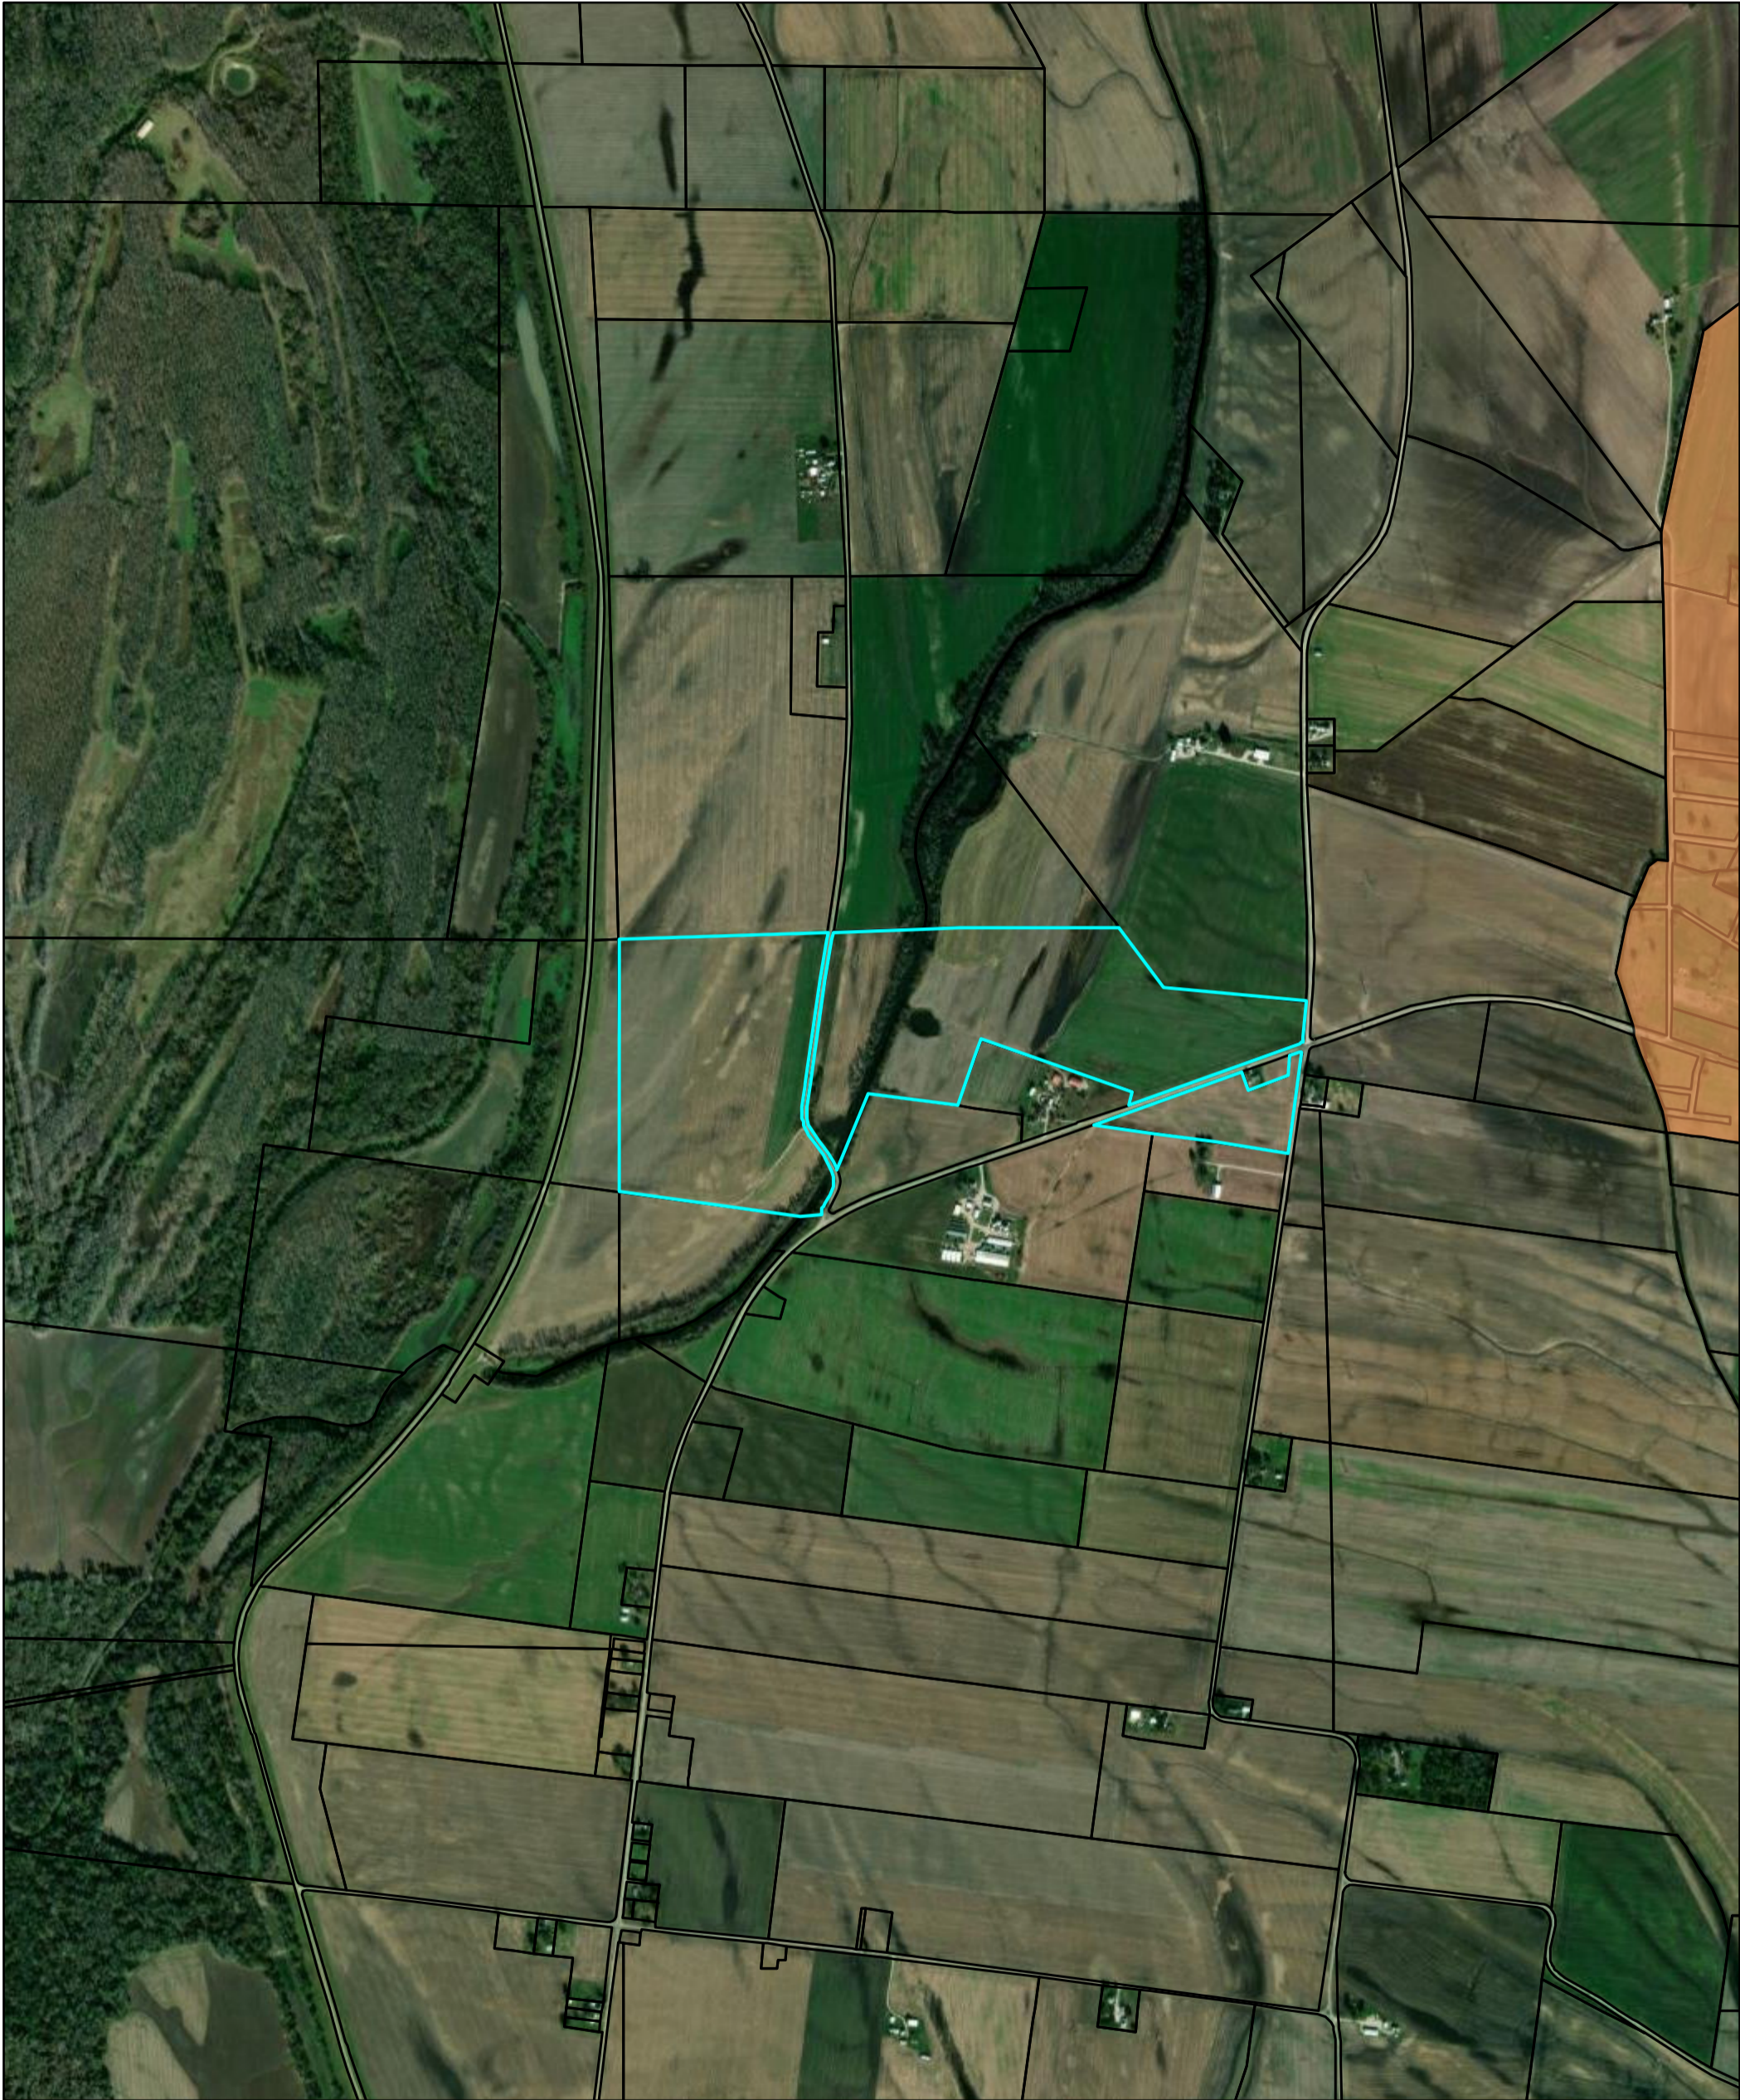

ArcGIS Web Map

2/23/2026, 12:30:11 PM

-  City Limits
-  Parcels

State of Missouri, Vantor