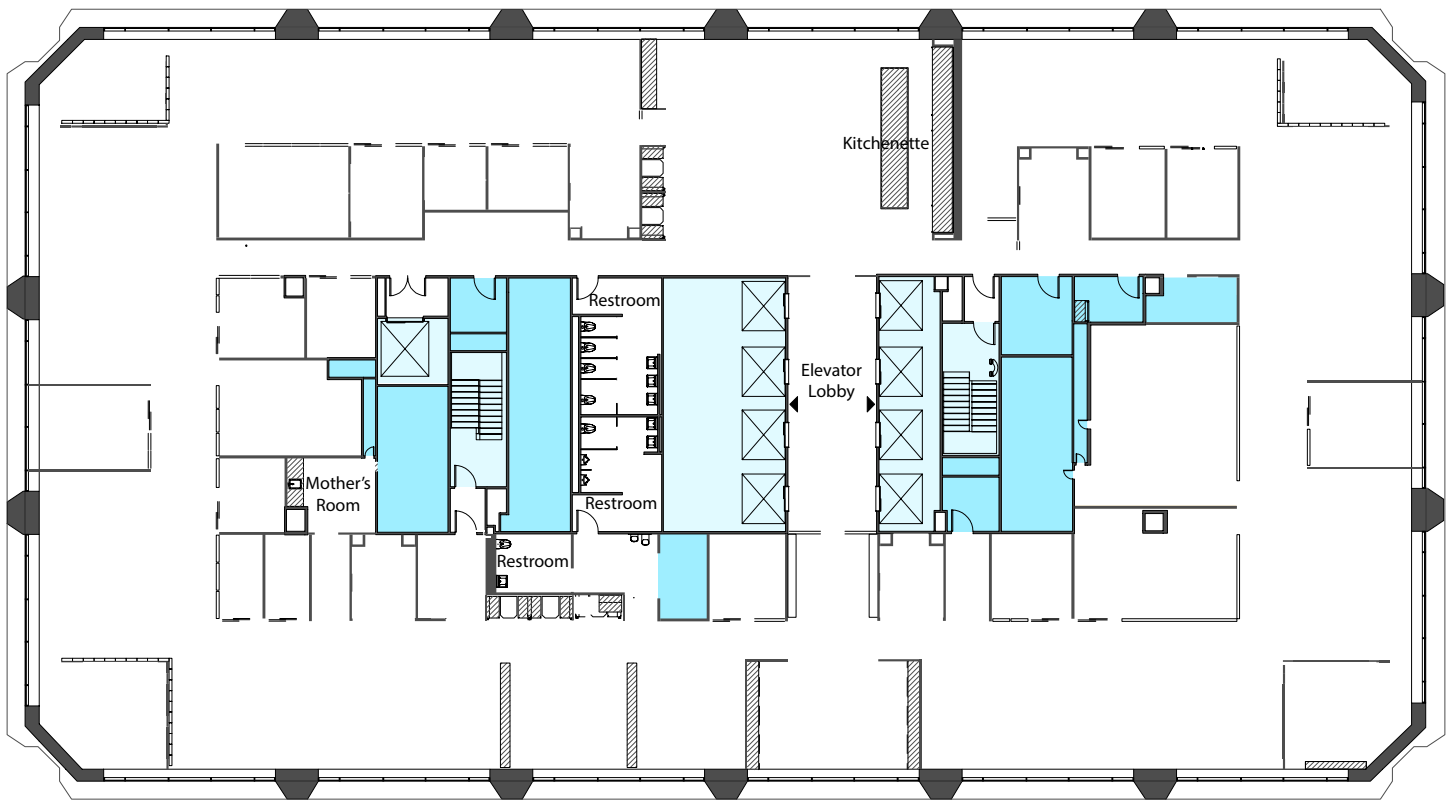

1600 SEVENTH

10TH FLOOR 20,900 RSF

CONTACT INFORMATION

LLOYD LOW
+1 206 607 1796
lloyd.low@jll.com

CLEITA HARVEY
+1 206 607 1794
cleita.harvey@jll.com

BAILEY HALLIS
+1 206 777 5203
bailey.hallis@jll.com

Although information has been obtained from sources deemed reliable, neither Owner nor JLL makes any guarantees, warranties or representations, express or implied, as to the completeness or accuracy as to the information contained herein. Any projections, opinions, assumptions or estimates used are for example only. There may be differences between projected and actual results, and those differences may be material. The Property may be withdrawn without notice. Neither Owner nor JLL accepts any liability for any loss or damage suffered by any party resulting from reliance on this information. If the recipient of this information has signed a confidentiality agreement regarding this matter, this information is subject to the terms of that agreement. © 2024 Jones Lang LaSalle IP, Inc. All rights reserved.